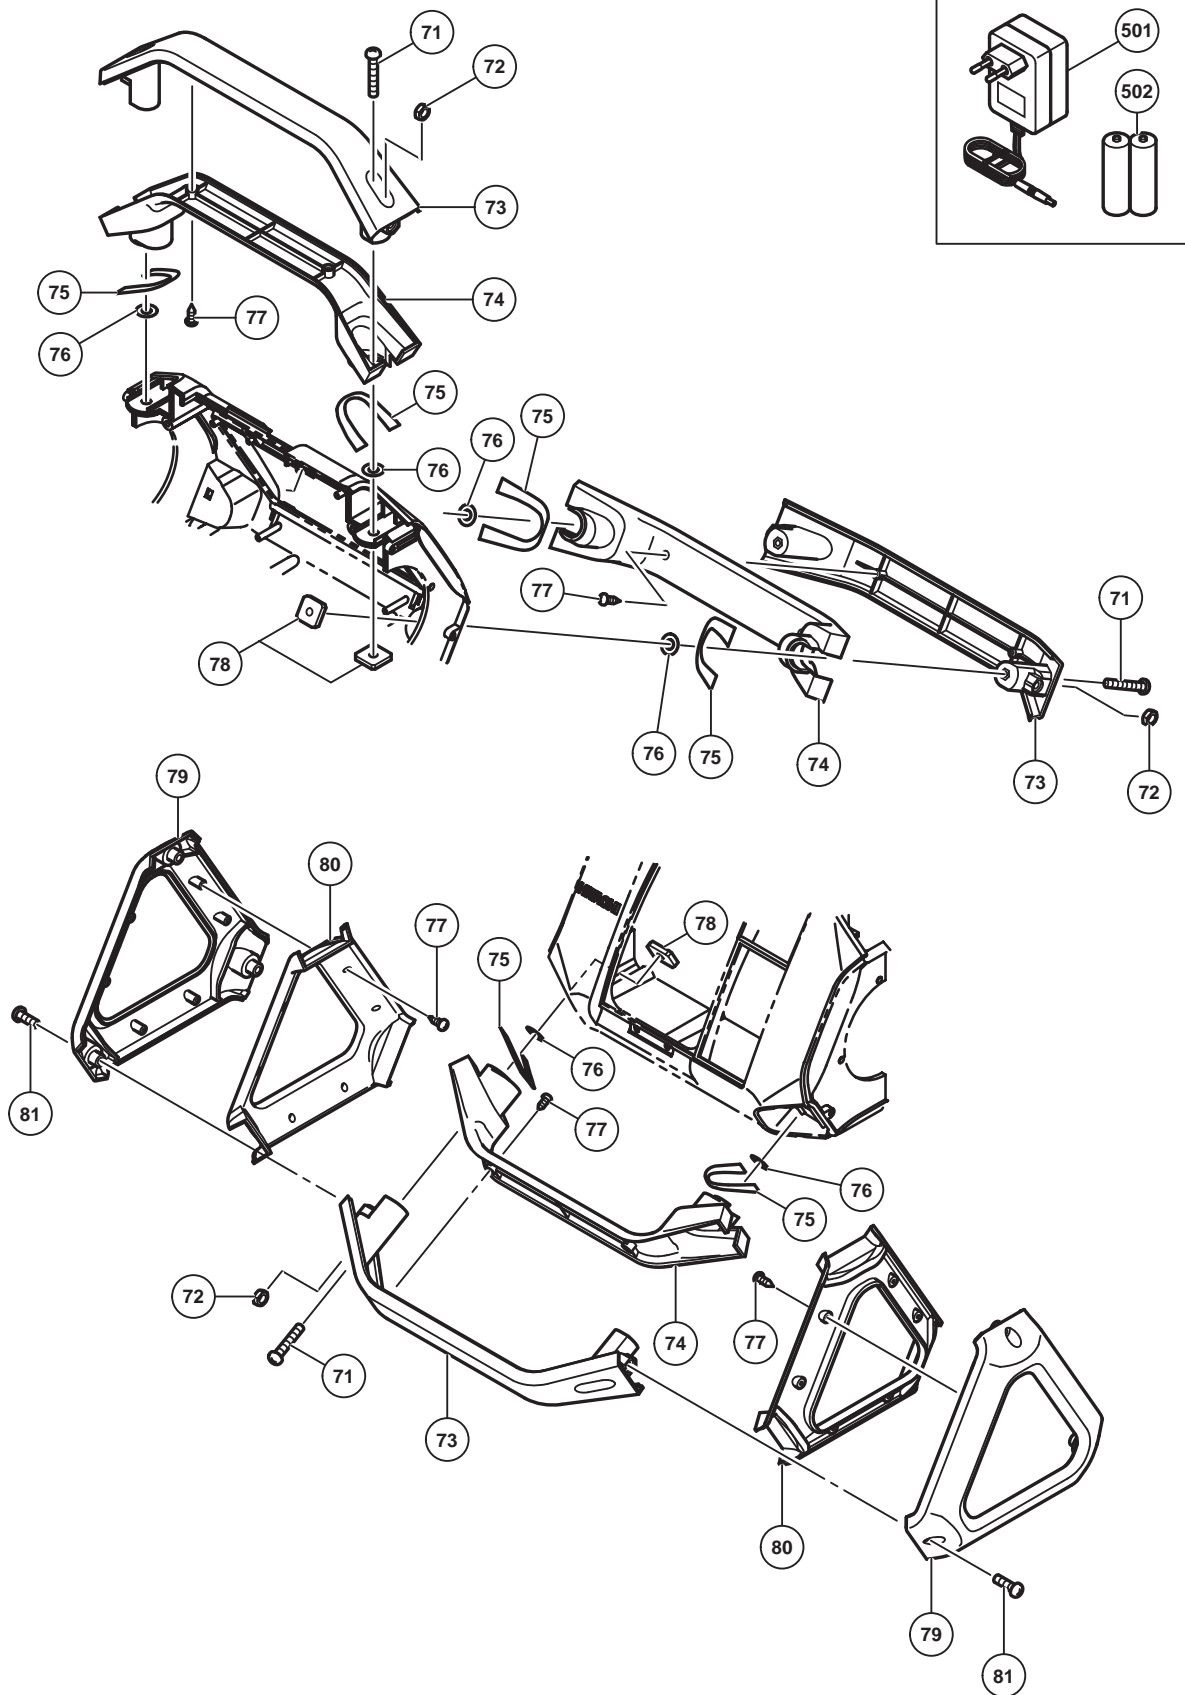

ELECTRIC TOOL PARTS LIST

CORDLESS RADIO
Model UR 18DSAL

2015-3-31
(E1)

PARTS

UR 18DSAL

ITEM NO.	CODE NO.	DESCRIPTION	NO. USED	REMARKS
1	338364	TAPPING SCREW (W/FLANGE) D2 X 8	12	
2	338392	ADAPTER STORAGE CASE	1	
3	338399	TAPPING SCREW (W/FLANGE) D2.3 X 8	19	
4	338409	SQUARE WASHER	11	
5	338365	BATTERY COMPARTMENT SET	1	
6	338398	MACHINE SCREW (W/FLANGE) M3 X 8	9	
7	338374	CONNECTOR A	1	
8	338397	TAPPING SCREW D4 X 18	7	
9	338390	RUBBER ANTENNA	1	
10	338363	LOWER BACK COVER BUTTON	1	
11	338362	UPPER BACK COVER BUTTON	1	
12	338361	BACK COVER LATCHING B	1	
13		NAME PLATE	1	
14	338360	BACK CABINET SET	1	INCLUD.1,10-12
15	338388	UPPER CONTACT BRACKET	1	
16	339154	BATTERY TERMINAL	1	
17	338389	LOWER CONTACT BRACKET	1	
18	338407	INTERNAL WIRE (B)	1	
19	338405	CONNECTOR C	2	
20	338387	BATTERY COVER	1	
21	338410	SCREW M3	1	
22	338394	DC JACK BRACKET	1	
23	339155	RUBBER SHEET (DC JACK)	1	
24	338396	DC JACK	1	
25	338404	CONNECTOR B	1	
26	338372	CABLE HOLDER (ANDROID)	1	
27	338385	SUPPORT	1	
28	338366	BRACKET SET	1	INCLUD.29
29	338400	TAPPING SCREW D2 X 6	6	
30	338383	LEFT LATCHING	1	
31	338378	LEFT LATCH MOUNTING	1	
32	338384	RIGHT LATCHING	1	
33	338379	RIGHT LATCH MOUNTING	1	
34	338386	LATCHING PLATE	1	
35	338408	PCB ASS'Y (USB)	1	
36	338403	PCB PLATE	1	
37	339113	TAPPING SCREW D1.7 X 10 (10 PCS.)	4	
38	338391	PCB ASS'Y (AUX)	1	
39	338371	CABLE HOLDER (APPLE)	1	
* 40	338424	PCB ASS'Y (A)	1	
* 40	338425	PCB ASS'Y (A) AUS	1	FOR AUS
* 40	338426	PCB ASS'Y (A) USA,CAN	1	FOR USA,CAN
41	338402	SPEAKER RESISTANCE STRIP	2	
42	338421	SPEAKER (DSAL)	2	
43	339115	WATER RESISTANCE STRIP E	2	
44	338401	TAPPING SCREW D2 X 8	2	
45	338377	SIDE PLATE	2	
46	338370	SPEAKER GRILL SET	2	
47	949553	NUT M3 (10 PCS.)	8	
48	949811	HEX. SOCKET HD. BOLT M4 X 8 (10 PCS.)	6	