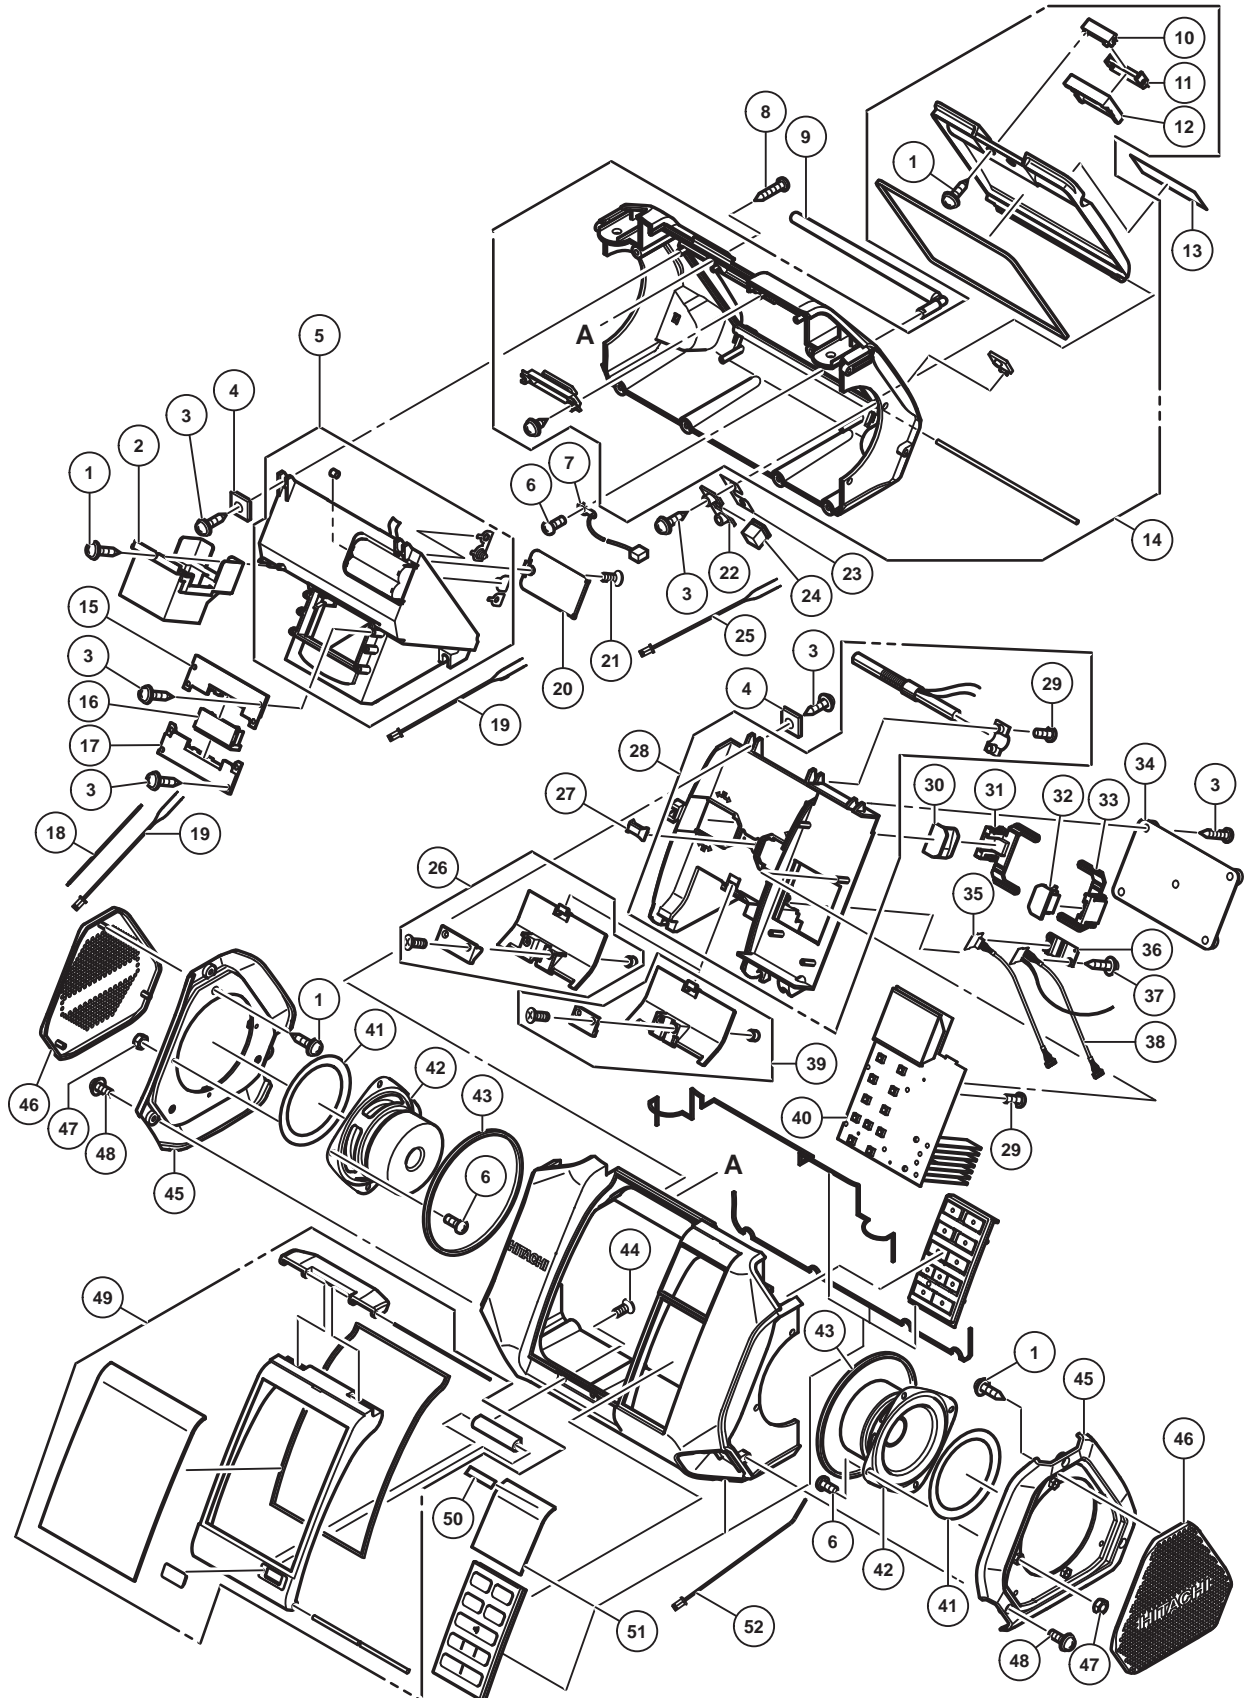

ELECTRIC TOOL PARTS LIST

CORDLESS RADIO
Model UR 18DSAL

2015-3-31
(E1)

PARTS

UR 18DSAL

ITEM NO.	CODE NO.	DESCRIPTION	NO. USED	REMARKS
1	338364	TAPPING SCREW (W/FLANGE) D2 X 8	12	
2	338392	ADAPTER STORAGE CASE	1	
3	338399	TAPPING SCREW (W/FLANGE) D2.3 X 8	19	
4	338409	SQUARE WASHER	11	
5	338365	BATTERY COMPARTMENT SET	1	
6	338398	MACHINE SCREW (W/FLANGE) M3 X 8	9	
7	338374	CONNECTOR A	1	
8	338397	TAPPING SCREW D4 X 18	7	
9	338390	RUBBER ANTENNA	1	
10	338363	LOWER BACK COVER BUTTON	1	
11	338362	UPPER BACK COVER BUTTON	1	
12	338361	BACK COVER LATCHING B	1	
13		NAME PLATE	1	
14	338360	BACK CABINET SET	1	INCLUD.1,10-12
15	338388	UPPER CONTACT BRACKET	1	
16	339154	BATTERY TERMINAL	1	
17	338389	LOWER CONTACT BRACKET	1	
18	338407	INTERNAL WIRE (B)	1	
19	338405	CONNECTOR C	2	
20	338387	BATTERY COVER	1	
21	338410	SCREW M3	1	
22	338394	DC JACK BRACKET	1	
23	339155	RUBBER SHEET (DC JACK)	1	
24	338396	DC JACK	1	
25	338404	CONNECTOR B	1	
26	338372	CABLE HOLDER (ANDROID)	1	
27	338385	SUPPORT	1	
28	338366	BRACKET SET	1	INCLUD.29
29	338400	TAPPING SCREW D2 X 6	6	
30	338383	LEFT LATCHING	1	
31	338378	LEFT LATCH MOUNTING	1	
32	338384	RIGHT LATCHING	1	
33	338379	RIGHT LATCH MOUNTING	1	
34	338386	LATCHING PLATE	1	
35	338408	PCB ASS'Y (USB)	1	
36	338403	PCB PLATE	1	
37	339113	TAPPING SCREW D1.7 X 10 (10 PCS.)	4	
38	338391	PCB ASS'Y (AUX)	1	
39	338371	CABLE HOLDER (APPLE)	1	
* 40	338424	PCB ASS'Y (A)	1	
* 40	338425	PCB ASS'Y (A) AUS	1	FOR AUS
* 40	338426	PCB ASS'Y (A) USA,CAN	1	FOR USA,CAN
41	338402	SPEAKER RESISTANCE STRIP	2	
42	338421	SPEAKER (DSAL)	2	
43	339115	WATER RESISTANCE STRIP E	2	
44	338401	TAPPING SCREW D2 X 8	2	
45	338377	SIDE PLATE	2	
46	338370	SPEAKER GRILL SET	2	
47	949553	NUT M3 (10 PCS.)	8	
48	949811	HEX. SOCKET HD. BOLT M4 X 8 (10 PCS.)	6	