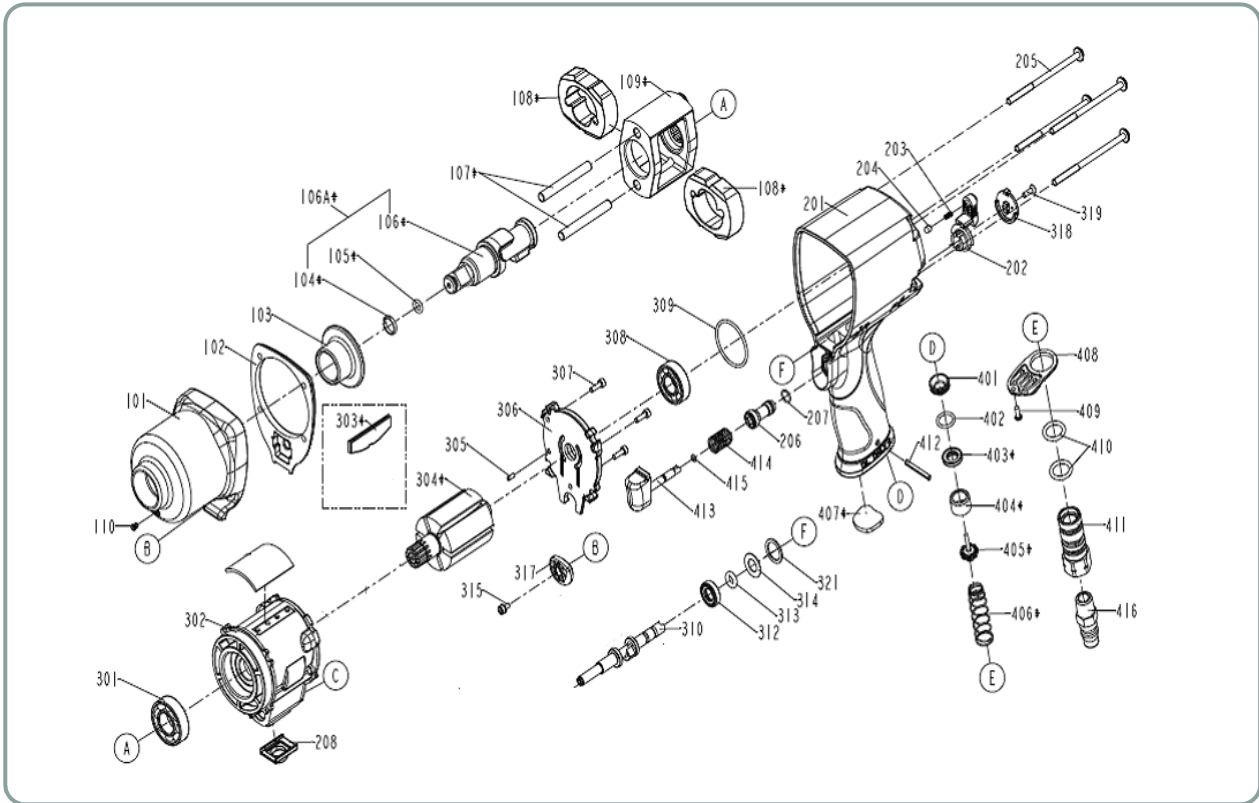

# PARTS LIST

## 1. Model WR 14A

ITEM	PART NAME	QTY
101	HAMMER CASE	1
102	PACKING	1
103	HAMMER CASE BUSHING	1
104	SOCKET RETAINER	1
105	O-RING	1
106	ANVIL	1
106A	ANVIL UNIT	1
107*	HAMMER FRAME PIN	2
108*	HAMMER	2
109*	HAMMER FRAME	1
110	HAMMER CASE GREASE FITTING	1
201	HOUSING	1
202	REGULATOR	1
203	SPRING	1
204	PIN	1
205	HALF ROUND HD. HEX. BOLT	4
206	TRIGGER BUSHING B	1
207	O-RING	1
208	SEAL	1
301	BEARING	1
302	CYLINDER UNIT	1
303	BLADES	6
304	ROTOR	1
305	PIN	1
306	REAR BEARING PLATE	1
307	HEX. SOC. HD. BOLT	3

ITEM	PART NAME	QTY
308	BEARING	1
309	O-RING	1
310	REVERSE VALVE	1
312	LATCH SPRING BUSHING	1
313	O-RING	1
314	FLAT WASHER	1
315	BOLT ASSY	1
317	REVERSE VALVE A	1
318	REVERSE VALVE B	1
319	FLAT HD. SCREW	1
321	SEAL	1
401	INSERT BUSHING	1
402	O-RING	1
403	SEAL	1
404	BUSHING	1
405	TIP VALVE	1
406	SPRING	1
407	MUFFLER	1
408	EXHAUST DEFLECTOR	1
409	TAP BOLT	1
410	O-RING	2
411	AIR INLET	1
412	SPRING PIN	1
413	TRIGGER UNIT	1
414	SPRING	1
415	O-RING	1