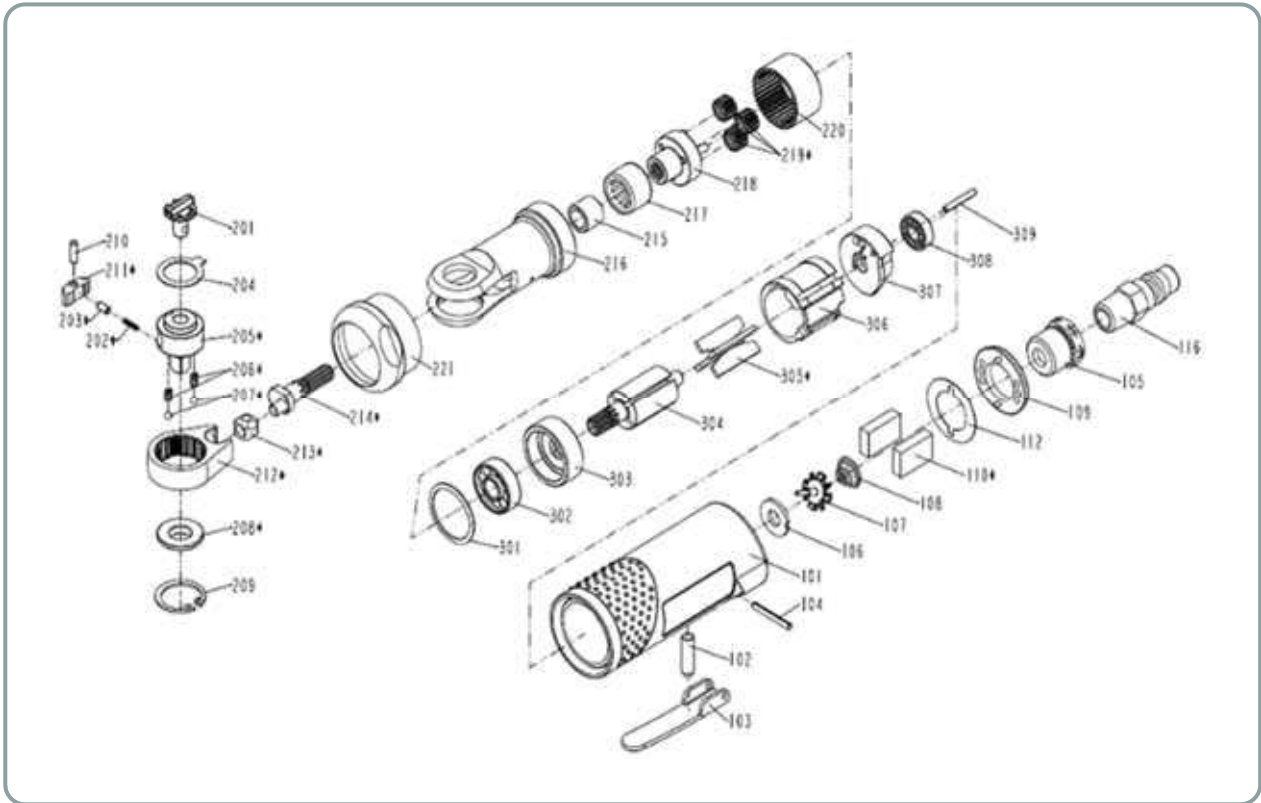

PARTS LIST

1. Model WW 8A

ITEM	PART NAME	QTY
101	HOUSING	1
102	VALVE STEM	1
103	TRIGGER	1
104	SPRING PIN	1
105	AIR INLET	1
106	SEAL	1
107	TIP VALVE	1
108	CONICAL SPRING	1
109	OUTLET CONTROLLER	1
110	MUFFLER	2
112	FILTER	1
116	AIR PLUG	1
201	REVERSE LEVER	1
202	REVERSE SPRING	1
203	REVERSE PIN	1
204	YOKE-WASHER	1
205	ANVIL ASSEMBLY	1
206	THRUST WASHER SPRING	2
207	STEEL BALL	2
208	ANVIL-WASHER	1
209	IN-CENTRIC RING	1

ITEM	PART NAME	QTY
210	PLANET PIN	1
211	RATCHET PAWL	1
212	YOKE	1
213	DRIVE BUSHING	1
214	MOTER SHAFT BALANCER	1
215	BUSHING	1
216	RATCHET HOUSING	1
217	NEEDLE BEARING	1
218	PLAENT CAGE ASSY	1
219	PLANET GEAR	3
220	INTERNAL GEAR	1
221	LOCK RING KEY	1
301	SPRING-WASHER	1
302	BEARING	1
303	FRONT PLATE	1
304	ROTOR	1
305	FAN	4
306	CYLINDER	1
307	REAR END PLATE	1
308	BEARING	1
309	SPRING PIN	1