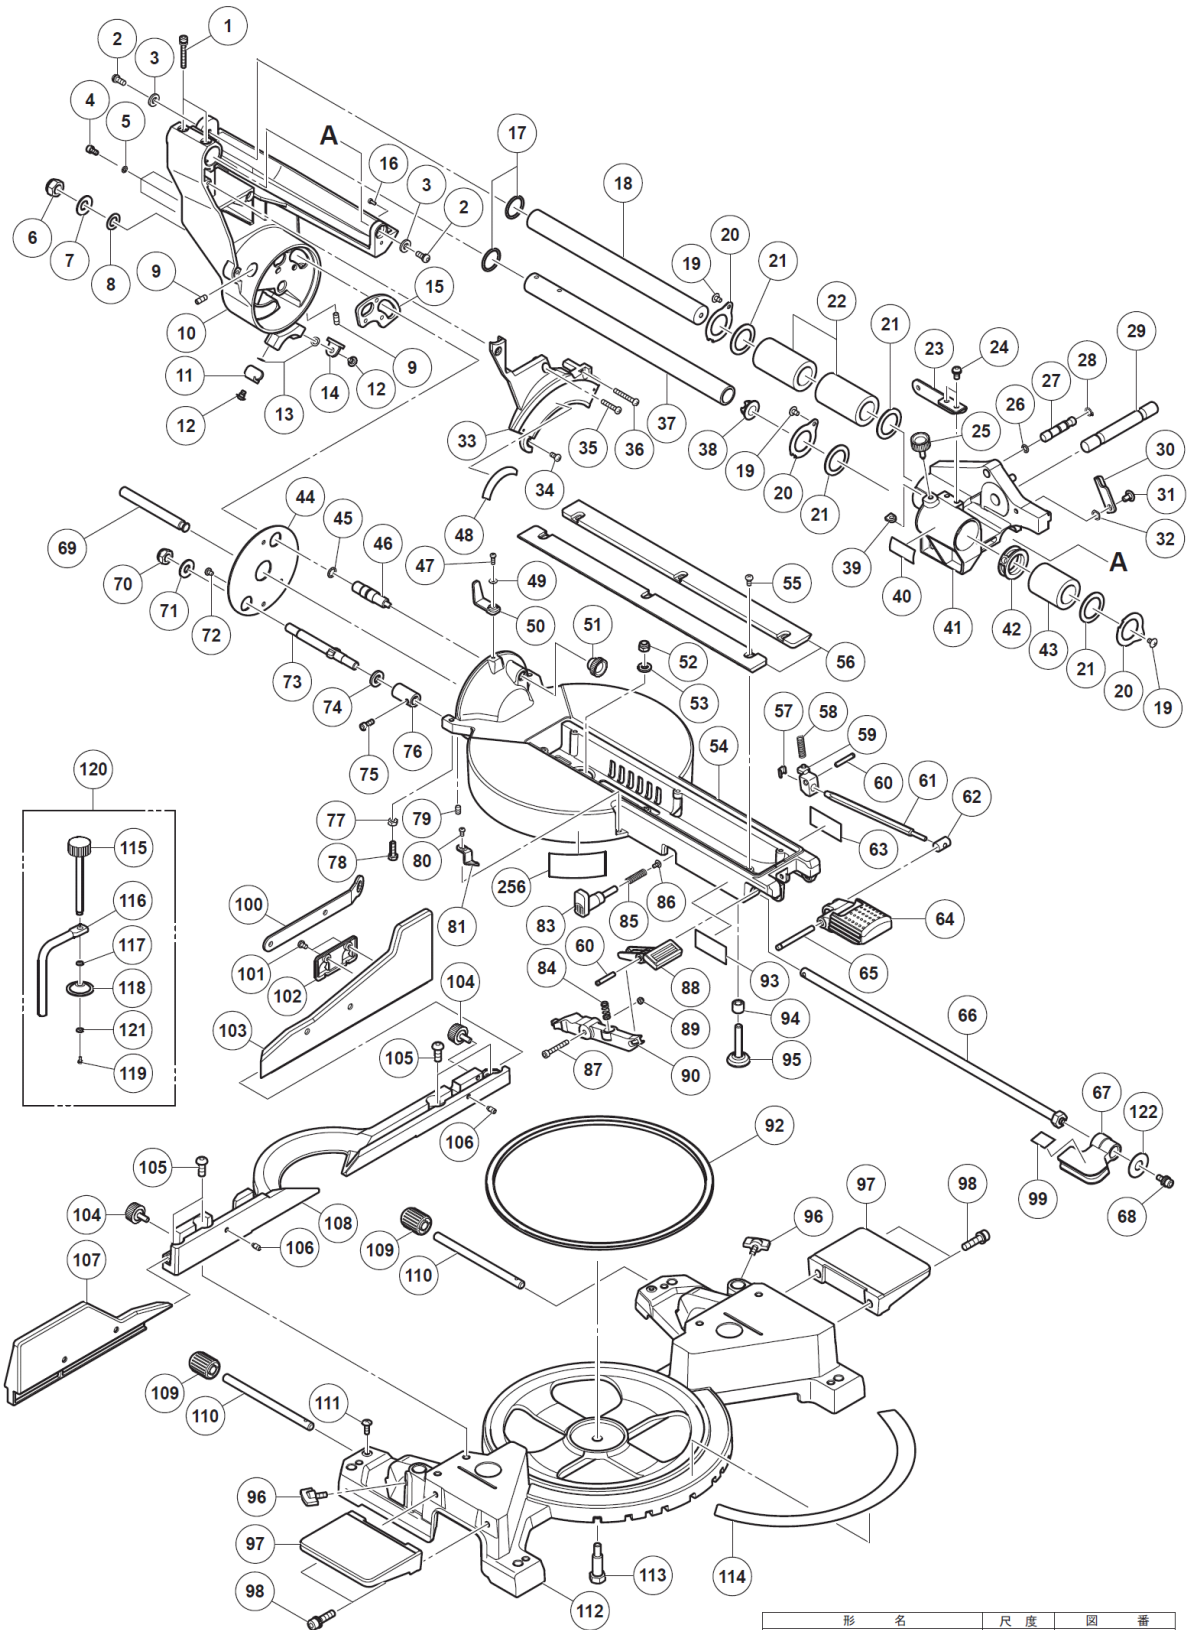

MODEL NUMBER	C3610DRA	SLIDE COMPOUND MITRE SAW
--------------	----------	--------------------------

Rev.1

形名	尺度	図番
C3610DRA(1/2)	20%	TU02280

Rev.1

形名	尺度	図番
C3610DRA(2/2)	20%	TU02281

No.	Service code	Description
1	372555	HEX.SOCKET HD.CAP SCREW
2	372556	HEXAGON SOCKET TRUSS HEAD & WASHER ASSEMBLIED
3	372561	FLAT WASHER
4	372577	HEX.SOCKET HD.CAP SCREW
5	372450	EXTERNAL TOOTH LOCK WASHER
6	372500	NUT CHUCK
7	372453	DISC SPRING WASHER
8	372559	FLAT WASHER
9	372553	HEX. SOC. SET SCREW
10	373689	ARM-MITER
11	372623	PLATE
12	372625	CR. RE. TRUSS HD. ROUND NECK SCREW
13	372018	WAVE WASHER
14	372622	PLATE
15	372524	SET PLATE
16	372521	RUBBER PAD
17	372458	O-RING ROD
18	372515	MITER BAR ASS'Y
19	372543	CR.-RE. TRUSS HD. SCREW
20	372519	BEARING COVER
21	372491	BLANKET WASHER
22	372490	LINEAR MOTION BEARING
23	372569	SET PLATE
24	372503	HEXAGON SOCKET TRUSS HEAD & WASHER ASSEMBLIED
25	372585	CLAMP HANDLE
26	372050	O-RING
27	372481	CLEVIS PIN
28	372454	C-RING
29	372489	SHAFT
30	372566	ANCHOR PLATE
31	372567	CR. RE. TRUSS HD. ROUND NECK SCREW
32	327354	WAVE WASHER
33	372533	ARM MITER COVER
34	372024	CR.RE. PAN HD. TAPPING SCREW
35	372059	CR.RE. PAN HD. TAPPING SCREW
36	372573	CR.RE. PAN HD. TAPPING SCREW
37	372516	MITER BAR
38	372511	FRAME ENDCAP, BLACK PLASTIC
39	372513	SPACER
40	372617	WARNING LABEL
41	373688	SLIDE-BAR SEAT (FRONT)
42	372512	WASHER BEARING