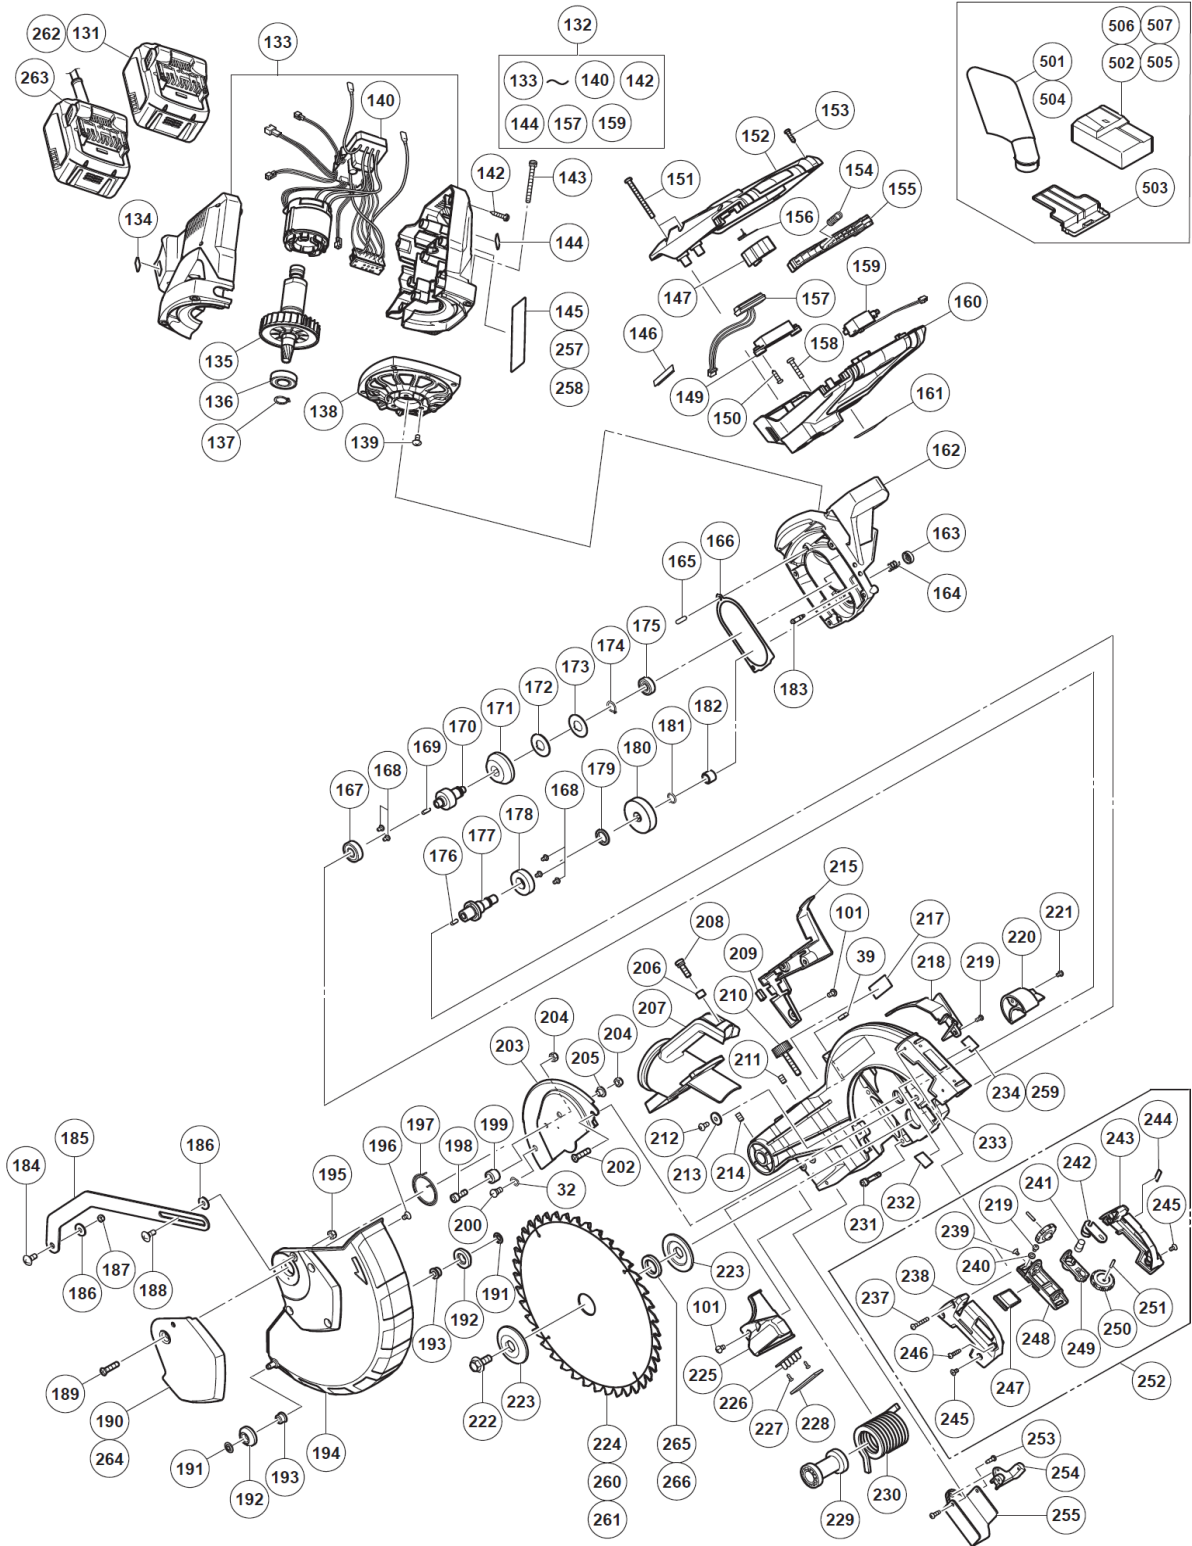

MODEL NUMBER	C3610DRA	SLIDE COMPOUND MITRE SAW
--------------	----------	--------------------------

Rev.1

形名	尺度	図番
C3610DRA(1/2)	20%	TU02280

Rev.1

形名	尺度	図番
C3610DRA(2/2)	20%	TU02281

No.	Service code	Description
1	372555	HEX.SOCKET HD.CAP SCREW
2	372556	HEXAGON SOCKET TRUSS HEAD & WASHER ASSEMBLIED
3	372561	FLAT WASHER
4	372577	HEX.SOCKET HD.CAP SCREW
5	372450	EXTERNAL TOOTH LOCK WASHER
6	372500	NUT CHUCK
7	372453	DISC SPRING WASHER
8	372559	FLAT WASHER
9	372553	HEX. SOC. SET SCREW
10	373689	ARM-MITER
11	372623	PLATE
12	372625	CR. RE. TRUSS HD. ROUND NECK SCREW
13	372018	WAVE WASHER
14	372622	PLATE
15	372524	SET PLATE
16	372521	RUBBER PAD
17	372458	O-RING ROD
18	372515	MITER BAR ASS'Y
19	372543	CR.-RE. TRUSS HD. SCREW
20	372519	BEARING COVER
21	372491	BLANKET WASHER
22	372490	LINEAR MOTION BEARING
23	372569	SET PLATE
24	372503	HEXAGON SOCKET TRUSS HEAD & WASHER ASSEMBLIED
25	372585	CLAMP HANDLE
26	372050	O-RING
27	372481	CLEVIS PIN
28	372454	C-RING
29	372489	SHAFT
30	372566	ANCHOR PLATE
31	372567	CR. RE. TRUSS HD. ROUND NECK SCREW
32	327354	WAVE WASHER
33	372533	ARM MITER COVER
34	372024	CR.RE. PAN HD. TAPPING SCREW
35	372059	CR.RE. PAN HD. TAPPING SCREW
36	372573	CR.RE. PAN HD. TAPPING SCREW
37	372516	MITER BAR
38	372511	FRAME ENDCAP, BLACK PLASTIC
39	372513	SPACER
40	372617	WARNING LABEL
41	373688	SLIDE-BAR SEAT (FRONT)
42	372512	WASHER BEARING