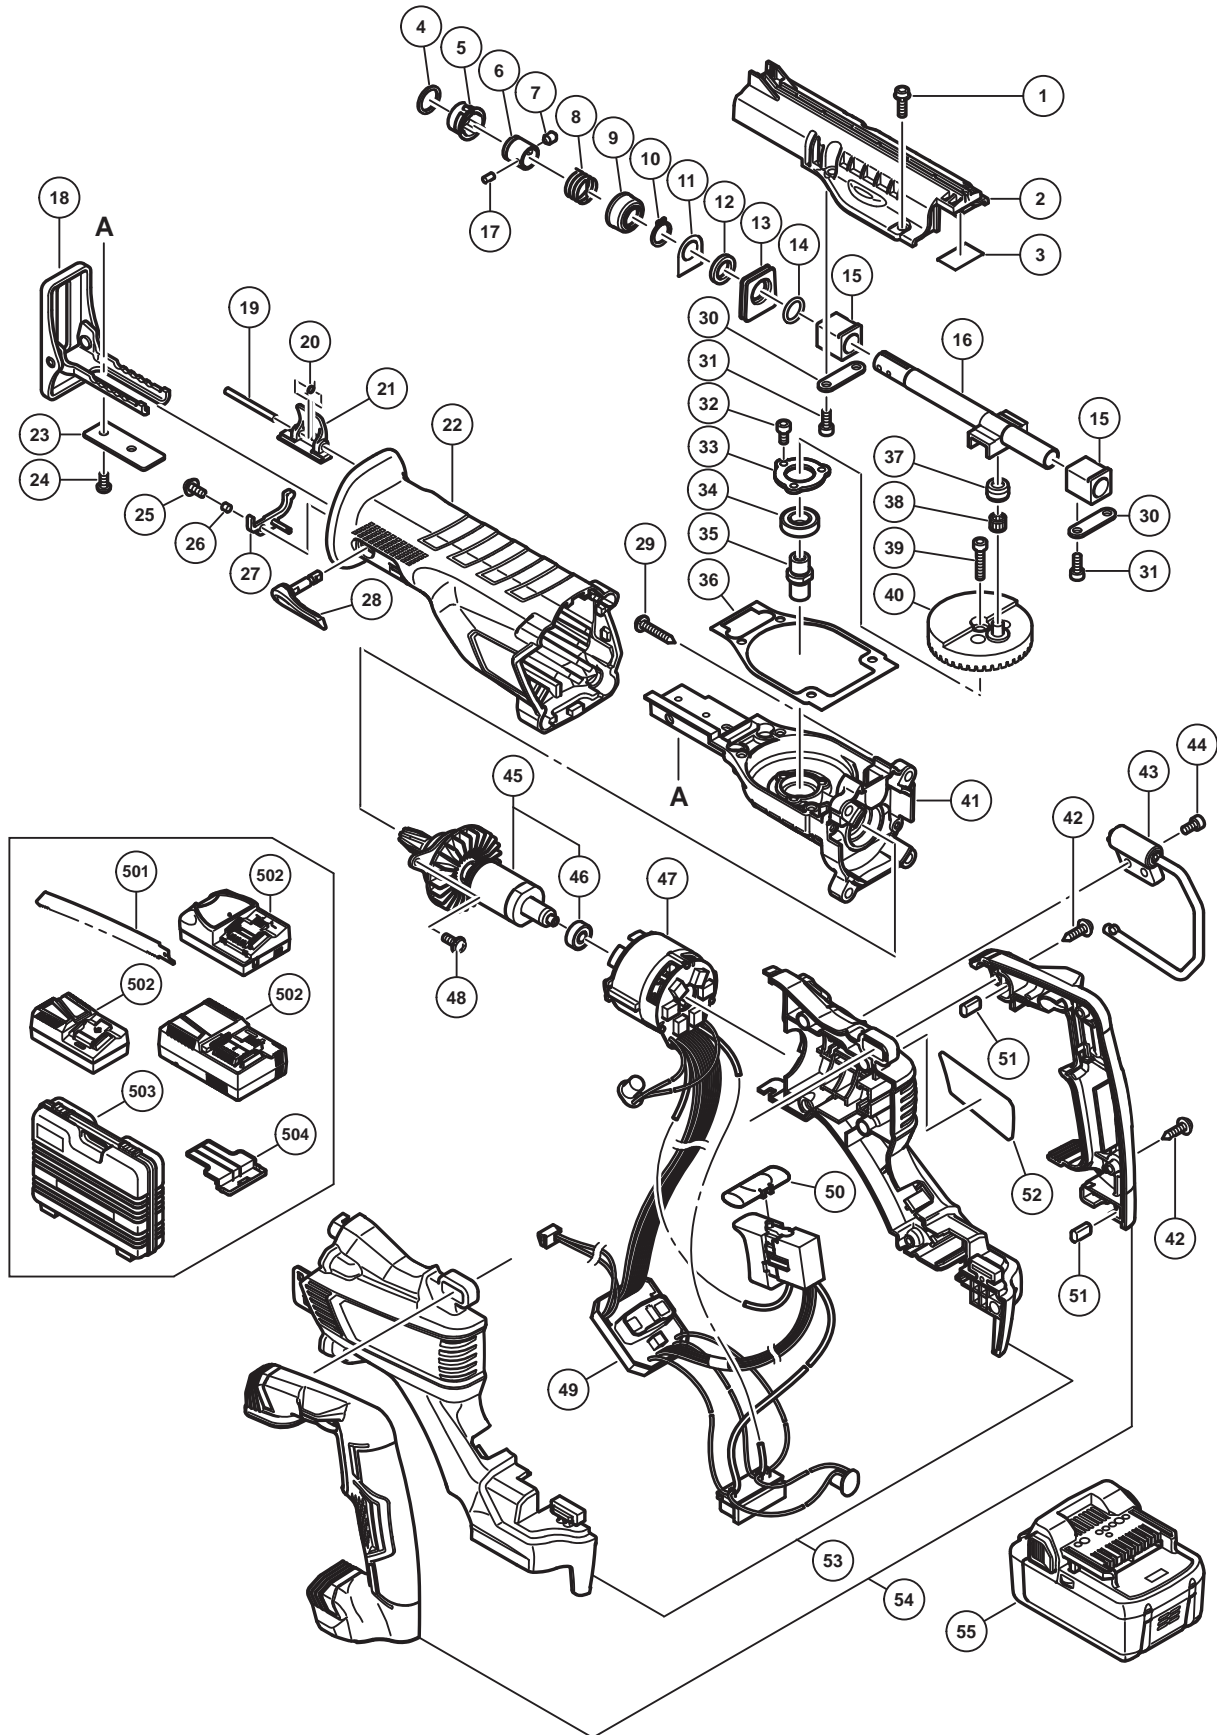

ELECTRIC TOOL PARTS LIST

CORDLESS RECIPROCATING SAW
Model CR 18DBL

2017-4-20
(E1)

PARTS

CR 18DBL

ITEM NO.	CODE NO.	DESCRIPTION	NO. USED	REMARKS
1	305574	HEX. SOCKET HD. BOLT (W/SP.WASHER) M5 X 16	4	
2	371365	UPPER COVER	1	
3	319874	PACKING (B)	1	
4	371368	SPIRAL RETAINING RING D16	1	
5	371376	BLADE HOLDER	1	
6	371381	SLEEVE	1	
7	371378	HOLDER PIN	1	
8	371379	BLADE SPRING	1	
9	371377	BLADE HOLDER COVER	1	
10	371367	RETAINING RING FOR D13 SHAFT	1	
11	371371	PACKING WASHER	1	
12	371370	FELT PACKING	1	
13	371363	SEAL SLEEVE	1	
14	371369	O-RING	1	
15	371362	METAL (B)	2	
16	371366	PLUNGER (A)	1	
17	371380	PIN	1	
18	371382	BASE	1	
19	371374	BLADE LAVER SHAFT	1	
20	371375	BLADE LEVER SPRING	1	
21	371373	BLADE LEVER	1	
22	371386	FRONT COVER	1	
23	371383	BASE PLATE	1	
24	332662	HEX SOCKET BOLT M5 X 12	2	
25	949216	MACHINE SCREW M4 X 10 (10 PCS.)	1	
26	371929	DISTANCE PIECE	1	
27	371385	FRONT PLATE (A)	1	
28	371384	BASE LEVER	1	
29	986011	TAPPING SCREW (W/SP. WASHER) D5 X 30	4	
30	371364	HOLDER COVER (B)	2	
31	371989	SEAL LOCK HEX. SOCKET HD. BOLT M5 X 14	4	
32	371990	SEAL LOCK HEX. SOCKET HD. BOLT M4 X 12	3	
33	371360	BEARING COVER (B)	1	
34	6901VV	BALL BEARING 6901VV	1	
35	371359	SPINDLE	1	
36	371372	SEAL PACKING (A)	1	
37	983541	CONNECTING PIECE (A)	1	
38	324470	NEEDLE ROLLER	1	
39	371991	SEAL LOCK HEX. SOCKET HD. BOLT M6 X 20	1	
40	371361	GEAR	1	
41	371358	GEAR COVER	1	
42	339250	TAPPING SCREW (W/FLANGE) D4 X 20	10	
43	371387	HOOK	1	
44	371992	SEAL LOCK HEX. SOCKET HD. BOLT M5 X 10	2	
45	361062	ROTOR ASS'Y	1	INCLUD.46
46	606ZZM	BALL BEARING 606VV	1	
47	340968	STATOR FET PCB ASS'Y	1	INCLUD.49
48	951039	MACHINE SCREW (W/SP. WASHER) M4 X 12	2	
49	371357	CONTROLLER TERMINAL SET	1	
50	319760	PUSHING BUTTON	1	