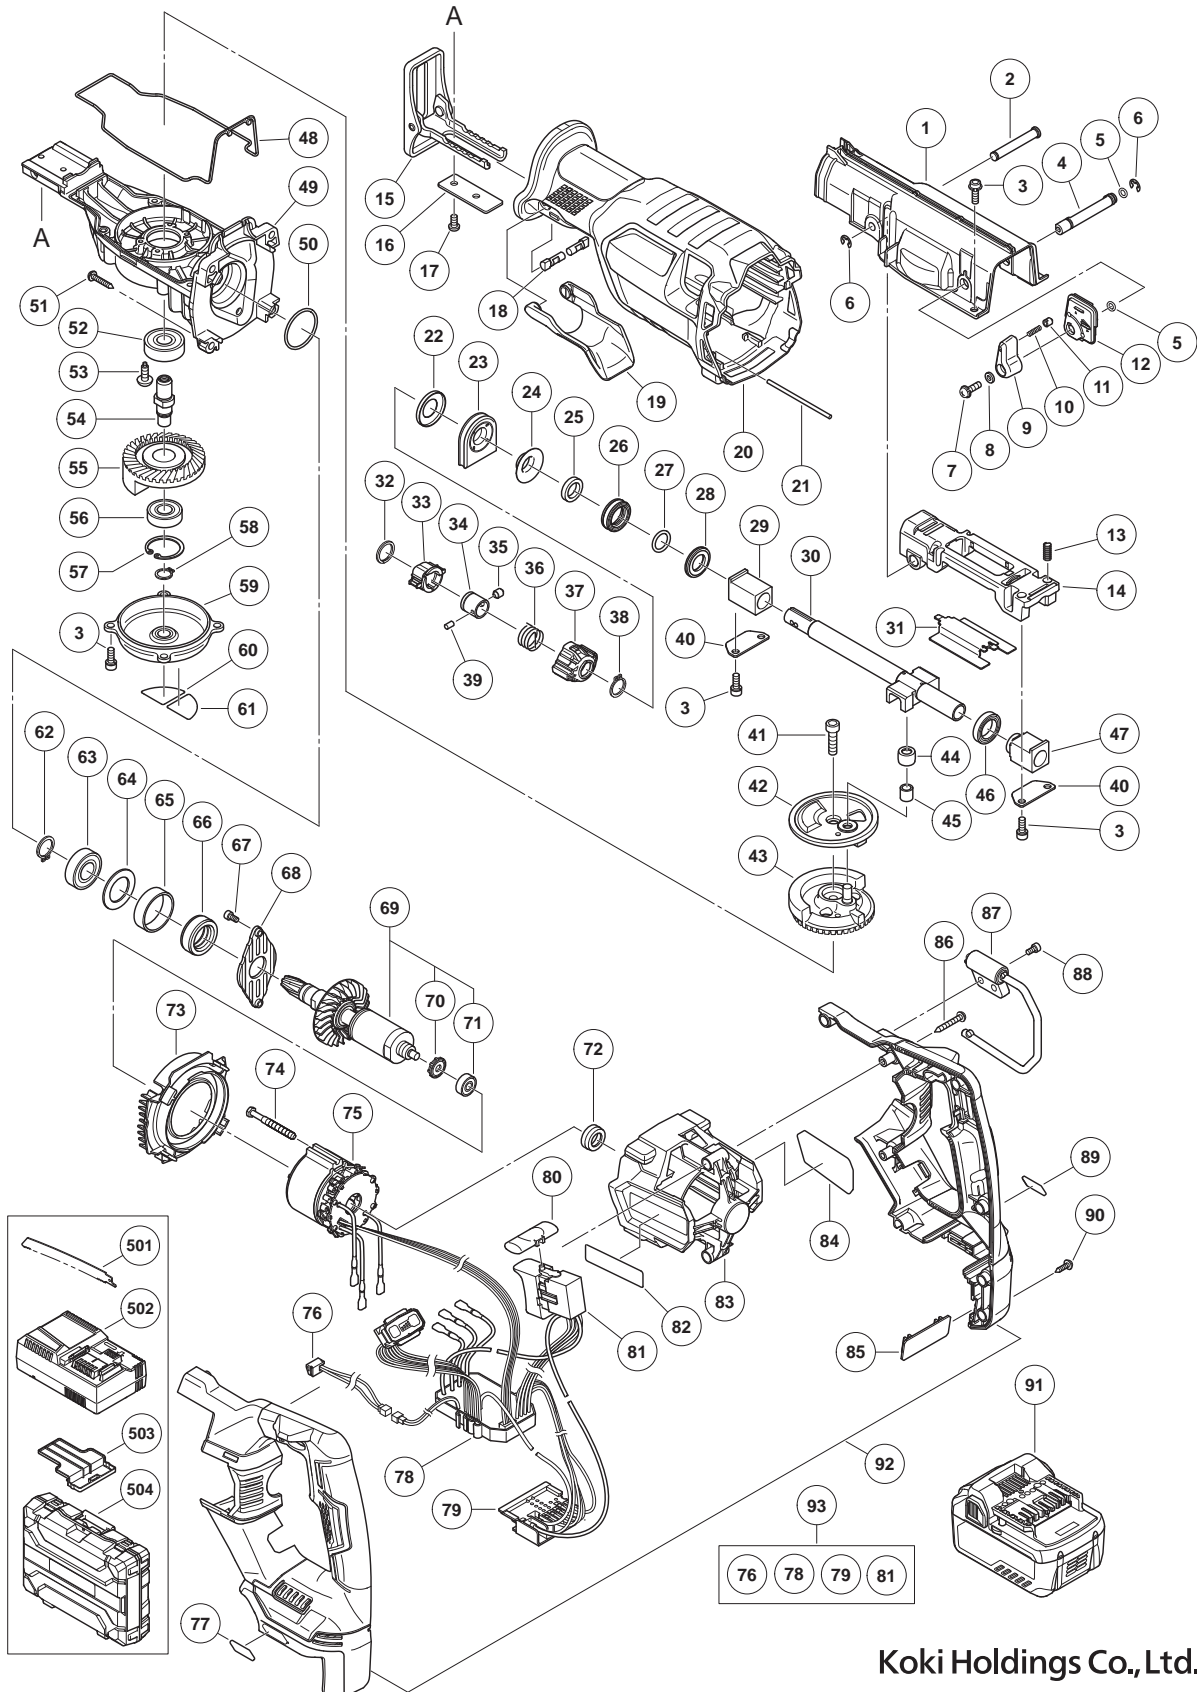

ELECTRIC TOOL PARTS LIST

■ CORDLESS RECIPROCATING SAW 2018 · 8 · 8 Model CR 36DA (E1)

PARTS

CR 36DA

ITEM NO.	CODE NO.	DESCRIPTION	NO. USED	REMARKS
1	373501	UPPER COVER	1	
2	373488	SHAFT (A)	1	
3	305574	HEX. SOCKET HD. BOLT (W/SP.WASHER) M5 X 16	12	
4	373497	CHANGE SHAFT	1	
5	872822	O-RING (S-5)	2	
6	955479	RETAINING RING (E-TYPE) FOR D6 SHAFT	2	
7	307127	SEAL LOCK SCREW (W/SP. WASHER) M4 X 12	1	
8	323210	BOLT WASHER M4 (BLACK)	1	
9	373503	CHANGE NOB	1	
10	373499	SPRING (B)	1	
11	373500	SPRING CAP	1	
12	373508	LEVER PLATE	1	
13	373490	SPRING (A)	2	
14	373487	PLUNGER HOLDER	1	
15	371382	BASE	1	
16	371383	BASE PLATE	1	
17	332662	HEX. SOCKET BOLT M5 X 12	2	
18	373502	BASE LEVER SHAFT	2	
19	373504	BASE LEVER	1	
20	373506	FRONT COVER	1	
21	373507	ADJUSTING PIN	1	
22	373477	SEAL WASHER	1	
23	373478	DUST SEAL	1	
24	373479	SLEEVE PLATE	1	
25	373480	FELT WASHER	1	
26	373481	SEAL SLEEVE (A)	1	
27	373482	O-RING	1	
28	373483	SEAL SLEEVE (B)	1	
29	373484	METAL (A)	1	
30	373486	PLUNGER	1	
31	373489	PLATE (A)	1	
32	371368	SPIRAL RETAINING RING D16	1	
33	373475	BLADE HOLDER	1	
34	371381	SLEEVE	1	
35	371378	HOLDER PIN	1	
36	371379	BLADE SPRING	1	
37	373476	BLADE HOLDER COVER	1	
38	371367	RETAINING RING FOR D13 SHAFT	1	
39	371380	PIN	1	
40	373491	METAL PLATE	2	
41	371991	SEAL LOCK HEX. SOCKET HD. BOLT M6 X 20	1	
42	373492	ORBITAL GUIDE	1	
43	373494	GEAR	1	
44	373495	CONNECTING PIECE	1	
45	373959	NEEDLE BEARING	1	
46	6803BB	BALL BEARING 6803	1	
47	373485	METAL (A)	1	
48	373498	PACKING	1	
49	373518	GEAR COVER	1	
50	373527	O-RING (I.D 31.5)	1