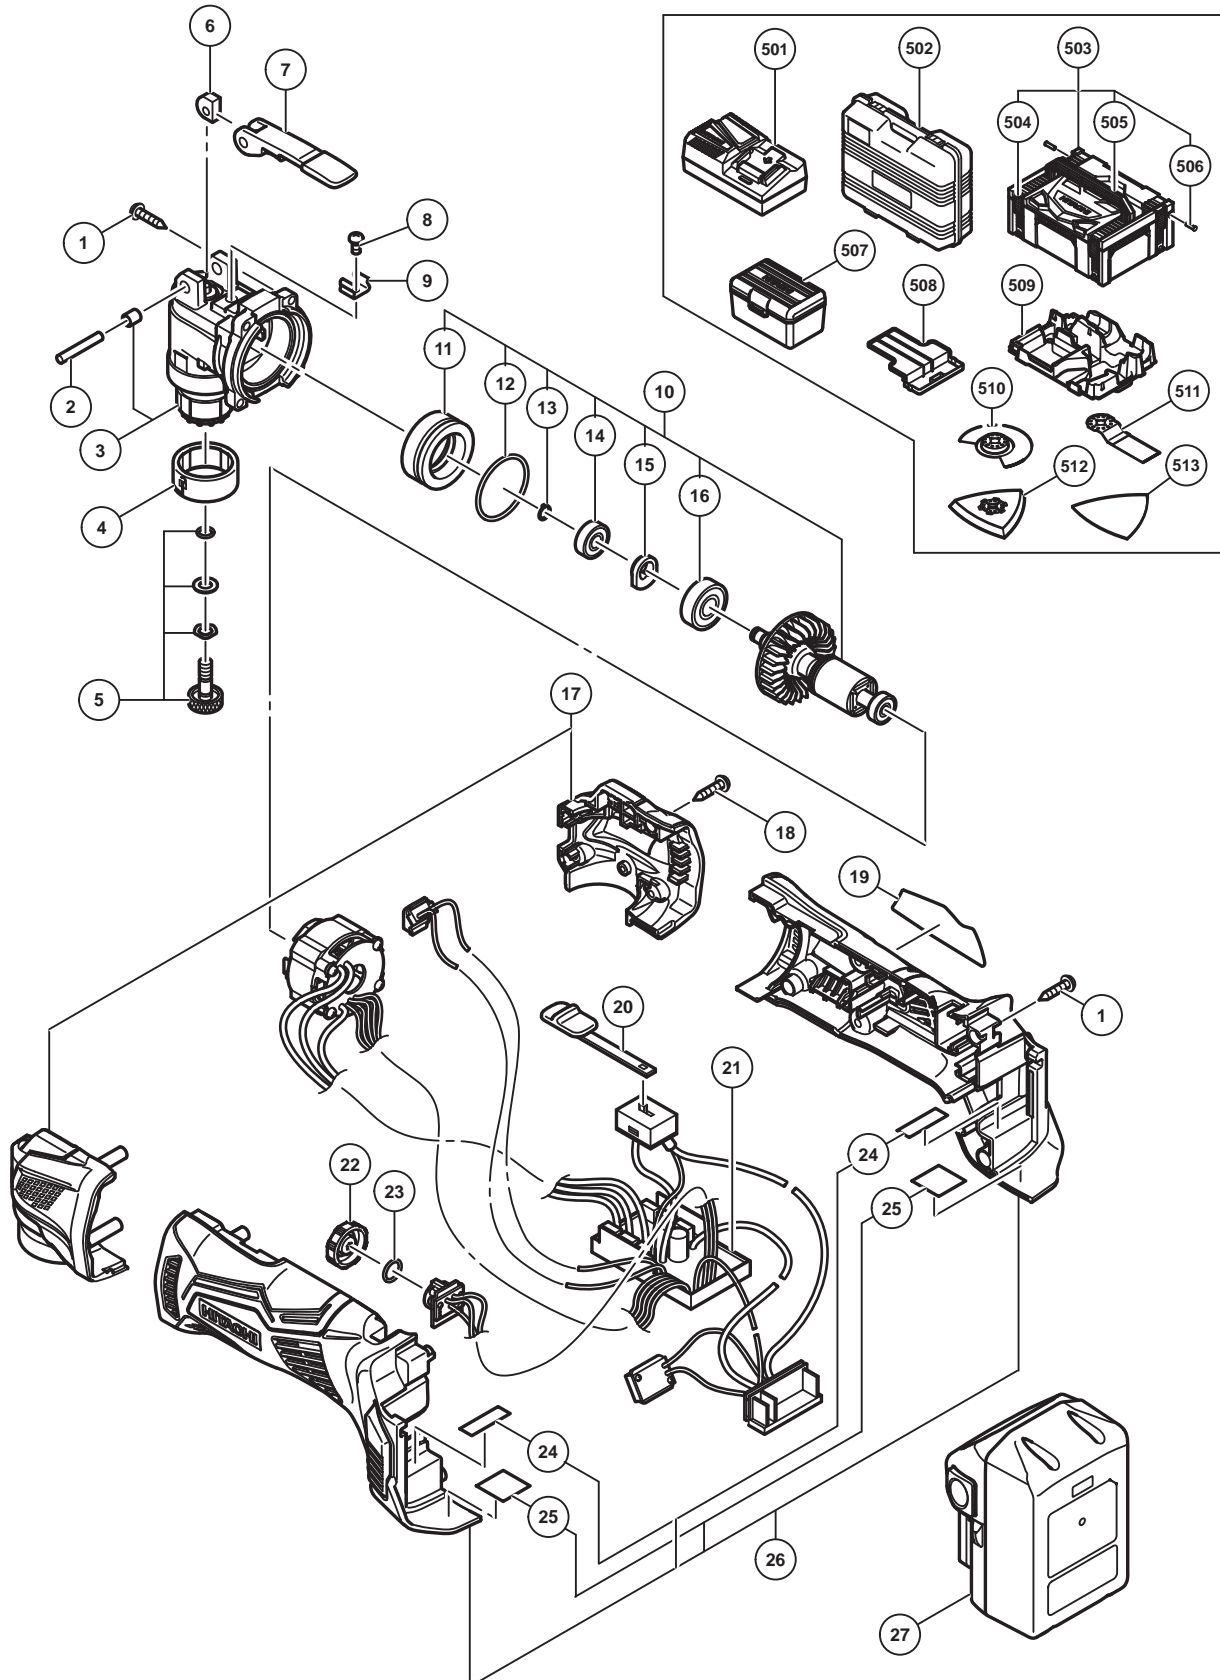

ELECTRIC TOOL PARTS LIST

CORDLESS MULTI TOOL
Model CV 18DBL

2014-12-10
(E1)

STANDARD ACCESSORIES

CV 18DBL

ITEM NO.	CODE NO.	DESCRIPTION	NO. USED	REMARKS
501		CHARGER (MODEL UC 18YFSL)	1	
502	337684	CASE	1	
503	336471	CASE ASS'Y (STACKABLE)	1	INCLUD.504-506
504	336472	LATCH	4	
505	336473	HANDLE	1	
506	336474	HINGE	2	
507	337685	TOOL BOX	1	
508	329897	BATTERY COVER	1	
509	337937	INNER TRAY	1	
510	335868	MULTI TOOL BLADE (MW85S)	1	
511	335881	MULTI TOOL BLADE (MD28PB)	1	
512	335903	MULTI TOOL PAD (MU93D)	1	
* 513	338252	SANDING PAPERS 94 X 94 AA60 (10 PCS.)	1	
* 513	338252	SANDING PAPERS 94 X 94 AA60 (10 PCS.)	3	FOR AUS,NZL
513	338253	SANDING PAPERS 94 X 94 AA80 (10 PCS.)	1	
513	338254	SANDING PAPERS 94 X 94 AA100 (10 PCS.)	1	
* 513	338255	SANDING PAPERS 94 X 94 AA120 (10 PCS.)	1	
* 513	338255	SANDING PAPERS 94 X 94 AA120 (10 PCS.)	3	FOR AUS,NZL
513	338257	SANDING PAPERS 94 X 94 AA180 (10 PCS.)	1	
* 513	338258	SANDING PAPERS 94 X 94 AA240 (10 PCS.)	3	FOR AUS,NZL