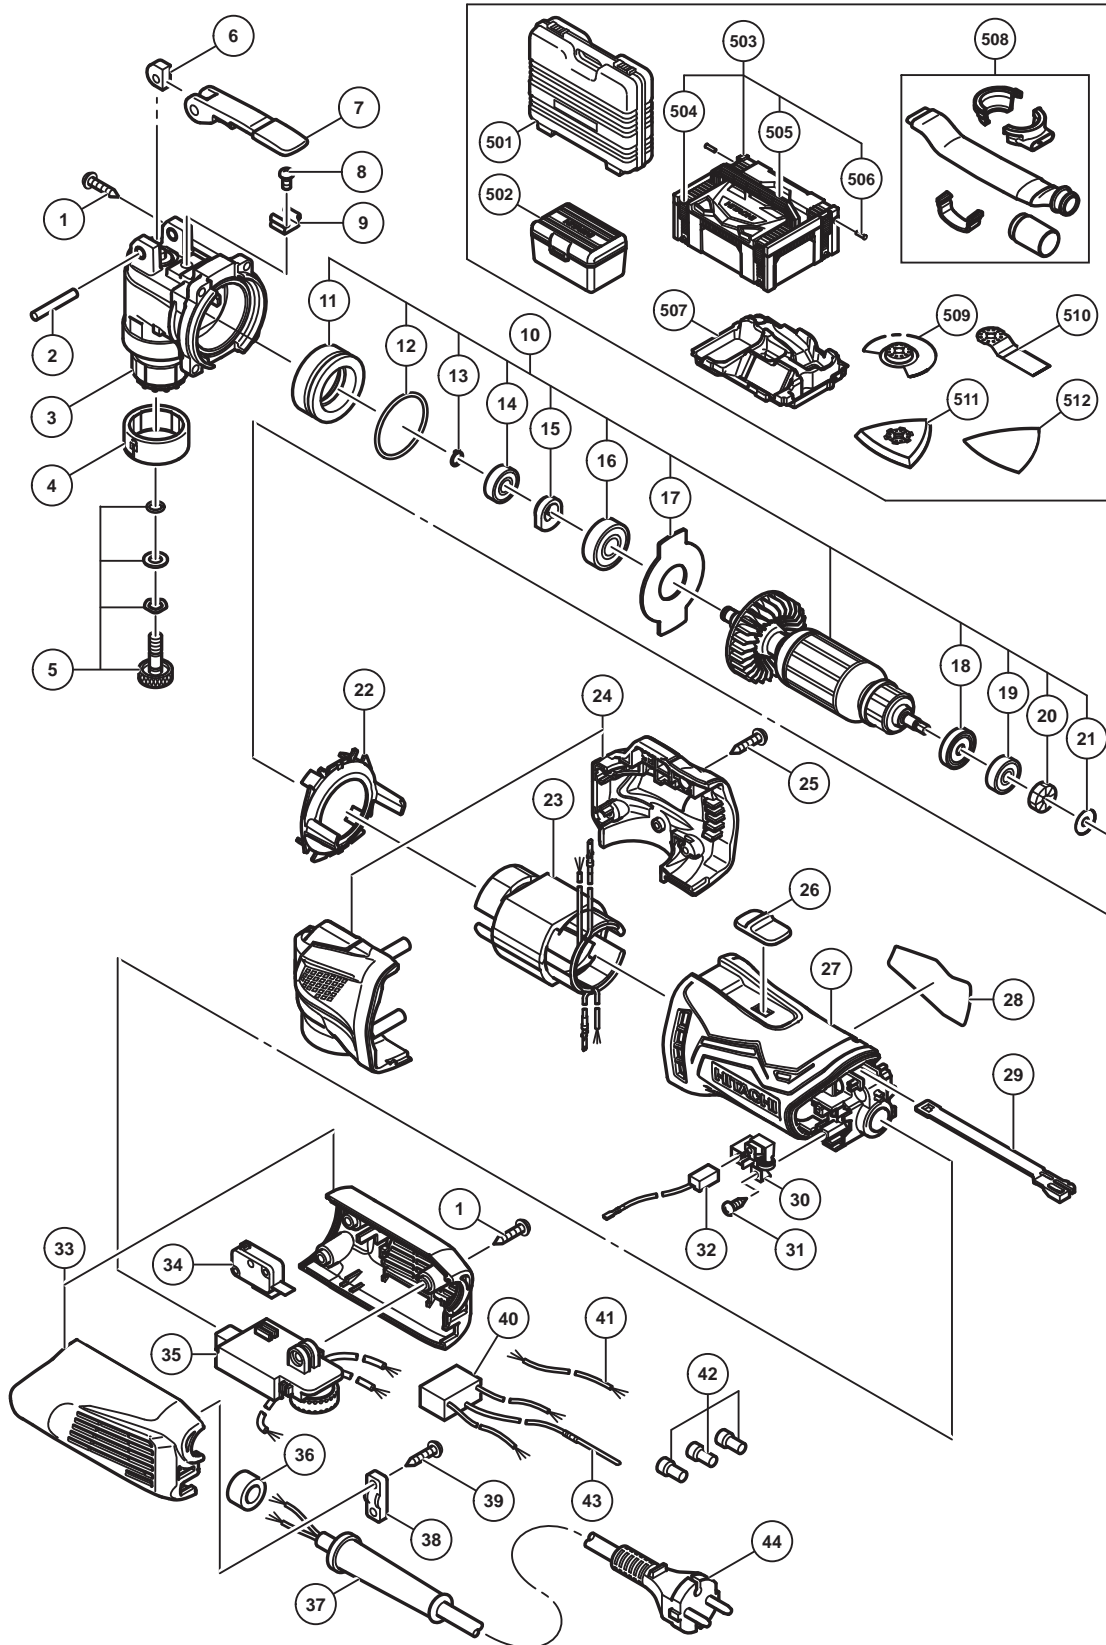

ELECTRIC TOOL PARTS LIST

MULTI TOOL
Model CV 350V

2014-12-10
(E1)

PARTS

CV 350V

ITEM NO.	CODE NO.	DESCRIPTION	NO. USED	REMARKS
1	301653	TAPPING SCREW (W/FLANGE) D4 X 20 (BLACK)	7	
2	337668	NEEDLE ROLLER	1	
3	337662	HEAD CASE	1	
4	337665	SLEEVE CAP	1	
5	337671	TOOL SHAFT	1	
6	337667	PUSHING PIECE	1	
7	337666	LEVER	1	
8	337670	SEAL LOCK SCREW M4 X 6	1	
9	337669	LEVER GUIDE	1	
*	10	360984C	ARMATURE ASS'Y SET 110V	1 INCLUD.11-21
*	10	360984E	ARMATURE ASS'Y SET 220V-230V	1 INCLUD.11-21
*	10	360984F	ARMATURE ASS'Y SET 240V	1 INCLUD.11-21
11	337663	BEARING HOLDER	1	
12	337664	O-RING (S-35)	1	
13	994251	RETAINING RING FOR D7 SHAFT	1	
14	338037	BALL BEARING-R 607VV	1	
15	337675	BALANCER	1	
16	6000VV	BALL BEARING 6000VVCMP2L	1	
17	337672	BEARING COVER	1	
18	321722	DUST SEAL	1	
19	626VVM	BALL BEARING 626VVC2PS2L	1	
20	337676	SENSOR MAGNET	1	
21	337677	PUSHING NUT	1	
22	337683	FAN GUIDE	1	
*	23	340890C	STATOR 110V	1
*	23	340890E	STATOR 220V-230V	1
*	23	340890F	STATOR 240V	1
24	337661	HEAD COVER (A).(B) SET	1	
25	313687	TAPPING SCREW (W/FLANGE) D3 X 16 (BLACK)	4	
26	337680	SLIDE KNOB	1	
27	337660	HOUSING	1	
28		NAME PLATE	1	
29	337679	SLIDE BAR	1	
30	333844	BRUSH HOLDER	1	
31	328210	TAPPING SCREW D3 X 8	4	
32	999005	CARBON BRUSH (1 PAIR)	2	
33	337678	TAIL COVER (A).(B) SET	1	
34	335460	MICRO SWITCH	1	
*	35	337681	CONTROLLER 100V-110V	1
*	35	337682	CONTROLLER 220V-240V	1
*	36	334379	FERRITE CORE	1 FOR EUROPE,AUS,NZL,SAF,RUS,TUR,GBR (230V)
*	37	953327	CORD ARMOR D8.8	1
*	37	938051	CORD ARMOR D10.1	1
38	937631	CORD CLIP	1	
39	984750	TAPPING SCREW (W/FLANGE) D4 X 16	2	
*	40	334472	NOISE SUPPRESSOR	1 FOR EUROPE,AUS,NZL,SAF,RUS, TUR,GBR,TPE,UAE (110V)
41	338119	INTERNAL WIRE	1	
42	959140	CONNECTOR 50091 (10 PCS.)	3	
*	43	314854	EARTH TERMINAL	1 FOR EUROPE,AUS,NZL,SAF,RUS,