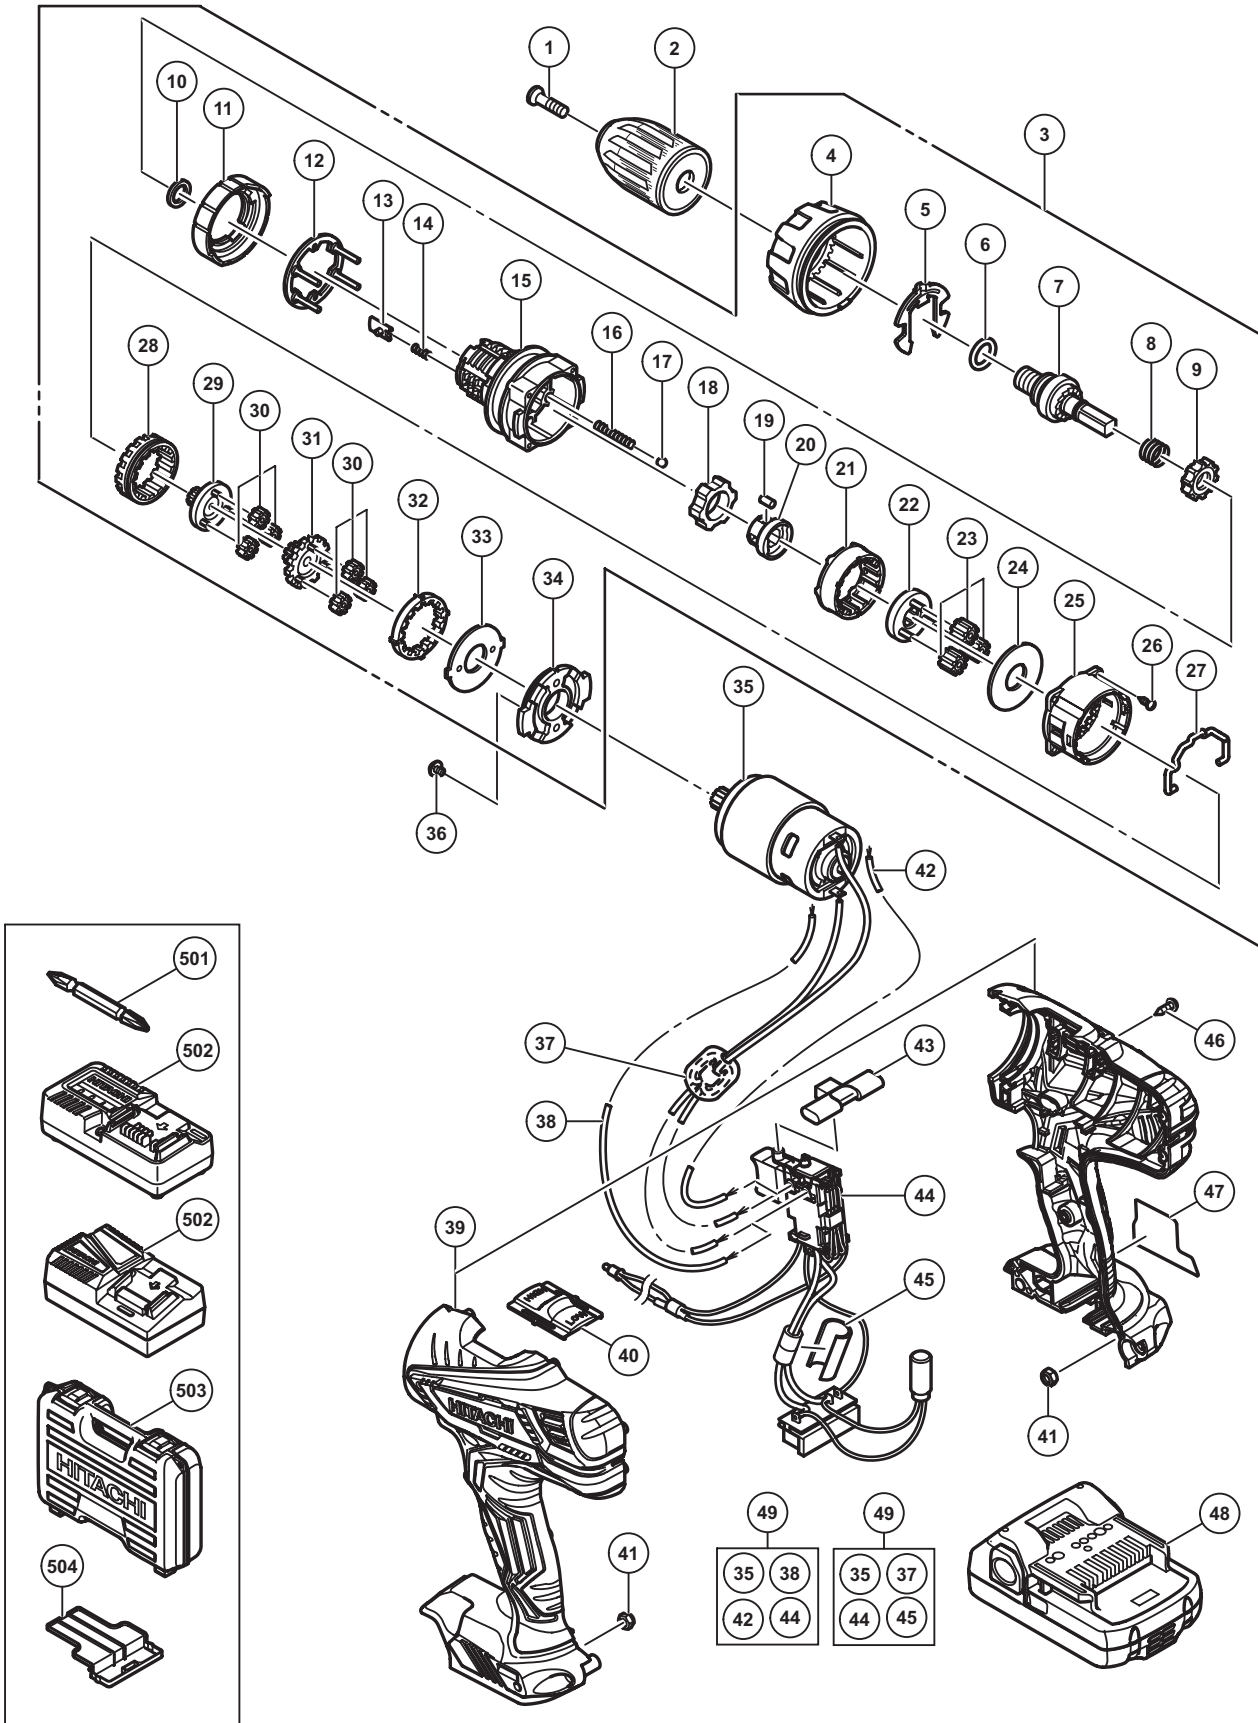

ELECTRIC TOOL PARTS LIST

CORDLESS IMPACT DRIVER DRILL 2014·4·21
Model DV 18DJL (E1)

PARTS

DV 18DJL

ITEM NO.	CODE NO.	DESCRIPTION	NO. USED	REMARKS
1	311959	SPECIAL SCREW (LEFT HAND) M6 X 23	1	
2	336885	DRILL CHUCK 13VLRV-N (W/O CHUCK WRENCH)	1	
3	336875	GEAR BOX ASS'Y	1	INCLUD.4-34
4	336878	CLUTCH DIAL	1	
5	327146	CLICK SPRING	1	
6	327142	O-RING	1	
7	336351	SPINDLE	1	
8	327136	SPRING (C)	1	
9	327134	RATCHET (B)	1	
10	327147	WASHER (A)	1	
11	327145	NUT	1	
12	336877	WASHER	1	
13	327135	SLIP BLOCK	2	
14	327133	STOPPER SPRING	2	
15	336876	FRONT CASE	1	
16	327143	SPRING (A)	4	
17	306936	STEEL BALL D5	4	
18	336879	LOCK RING	1	
19	335946	NEEDLE ROLLER SET (4 PCS.)	4	
20	335944	SLEEVE	1	
21	328055	RING GEAR	1	
22	327139	CARRIER	1	
23	312705	PLANET GEAR (C) SET (3 PCS.)	3	
24	312704	WASHER (A)	1	
25	335959	REAR CASE	1	
26	324357	SCREW SET D3 X 12 (4 PCS.)	4	
27	332017	SHIFT ARM	1	
28	332013	SLIDE RING GEAR	1	
29	332012	PINION (C)	1	
30	332019	PLANET GEAR (A) SET (6 PCS.)	6	
31	332014	PINION (B)	1	
32	332023	FIRST RING GEAR	1	
33	312716	WASHER (B)	1	
34	312698	MOTOR SPACER	1	
35	332020	MOTOR DC 18V	1	
36	317333	MACHINE SCREW (W/SP. WASHER) M4 X 6	2	
* 37	337136	INTERNAL WIRE FERRITE SET	1	FOR EUROPE,TUR,RUS,AUT,NOR,SWE,DEN,FIN
* 38	337117	INTERNAL WIRE (BLACK) 110L	1	EXCEPT FOR EUROPE,TUR,RUS,AUT, NOR,SWE,DEN,FIN
39	336851	HOUSING (A).(B) SET	1	
40	336855	SHIFT KNOB	1	
41	327002	LOCK NUT M4 (BLACK)	2	
* 42	324499	INTERNAL WIRE (RED) 140L	2	EXCEPT FOR EUROPE,TUR,RUS,AUT, NOR,SWE,DEN,FIN
43	336856	PUSHING BUTTON	1	
* 44	336630	SWITCH TERMINAL SET	1	
* 44	336632	SWITCH TERMINAL SET	1	FOR EUROPE,TUR,RUS,AUT,NOR,SWE,DEN,FIN
* 45	337137	SUPPORT (D)	1	FOR EUROPE,TUR,RUS,AUT,NOR,SWE,DEN,FIN
46	313687	TAPPING SCREW (W/FLANGE) D3 X 16 (BLACK)	9	
47		NAME PLATE	1	