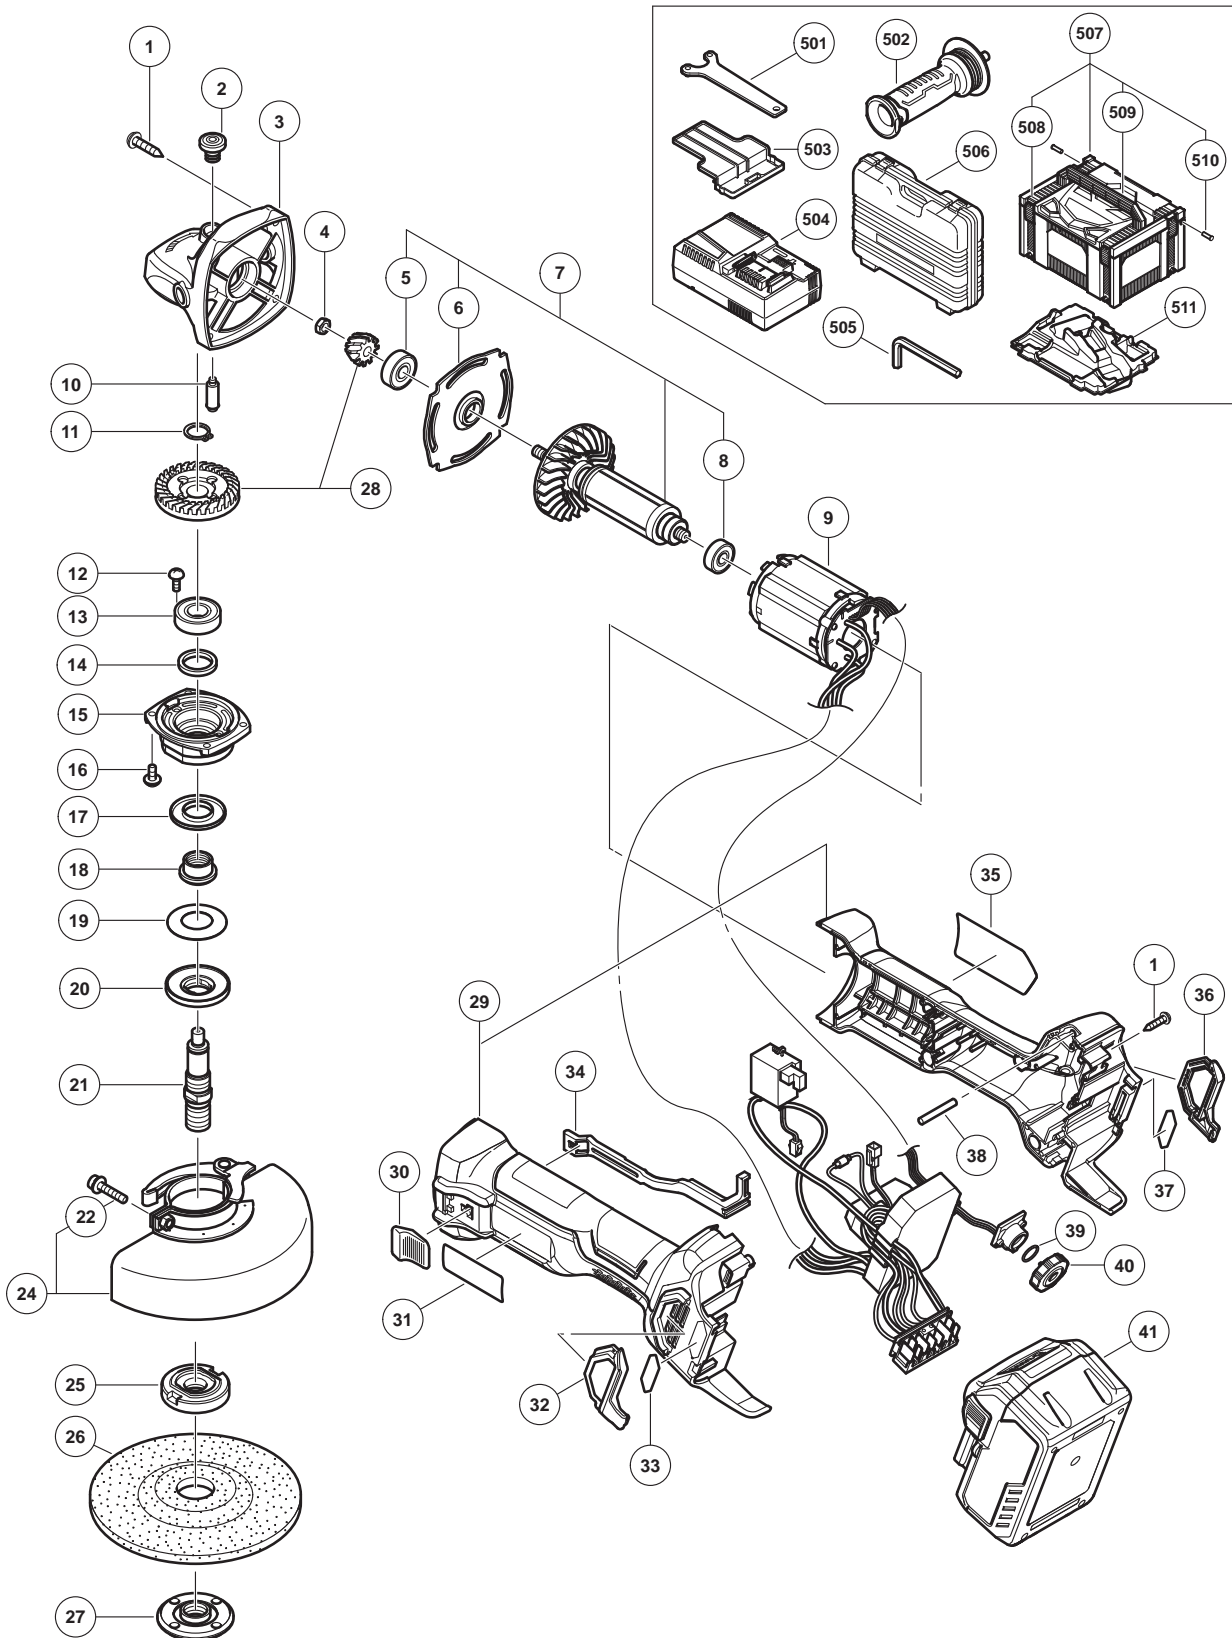

ELECTRIC TOOL PARTS LIST

CORDLESS DISC GRINDER

2017-12-22

Model G 3613DA

(E1)

PARTS

G 3613DA

ITEM NO.	CODE NO.	DESCRIPTION	NO. USED	REMARKS
1	328643	TAPPING SCREW (W/FLANGE) D4 X 23 (BLACK)	9	
2	301944	PUSHING BUTTON	1	
3	338332	GEAR COVER ASS'Y	1	INCLUD.2,10
4	309191	SPECIAL NUT M6	1	
5	338337	BALL BEARING 608SS	1	
6	334940	BEARING HOLDER	1	
7	361075	ROTOR ASS'Y	1	INCLUD.5,6,8
8	607VVC	BALL BEARING 607VV	1	
9	340986	WIRING SET	1	
10	301943	LOCK PIN	1	
11	939542	RETAINING RING FOR D12 SHAFT (10 PCS.)	1	
12	334942	SLOTTED HD. SCREW (SEAL LOCK) M4	2	
13	6001DD	BALL BEARING 6001DDCMPS2L	1	
14	372126	FELT PACKING	1	
15	372123	PACKING GLAND	1	
16	307127	SEAL LOCK SCREW (W/SP. WASHER) M4 X 12	4	
17	372183	FRINGER	1	
18	371672	SLEEVE (B)	1	
19	371673	BELLEVILLE SPRING (B)	1	
20	371674	SUPPORT BODY (B)	1	
21	373074	SPINDLE (C)	1	
22	316107	HEX. SOCKET HD. BOLT (W/WASHERS) M5 X 20	1	
24	337231	WHEEL GUARD ASS'Y (TOOLLESS TYPE)	1	INCLUD.22
25	371677	WHEEL WASHER (C)	1	
26	316822	D. C. WHEELS 125MM A36Q (25 PCS.)	1	
27	339579	WHEEL NUT M14	1	
28	338338	GEAR AND PINION SET	1	
29	372105	HOUSING (A).(B) SET	1	
30	314428	SLIDE KNOB	1	
31		BRAND LABEL	1	
32	372107	FILTER (A)	1	
33		MV LABEL (A)	1	
34	372106	SLIDE BAR	1	
35		NAME PLATE	1	
36	372108	FILTER (B)	1	
37		MV LABEL (B)	1	
38	338869	PIN	1	
39	987105	O-RING (S-10)	1	
40	372109	DIAL	1	
41	371750	BATTERY BSL 36A18 (EUROPE,AUS,NZL)	2	INCLUD.503