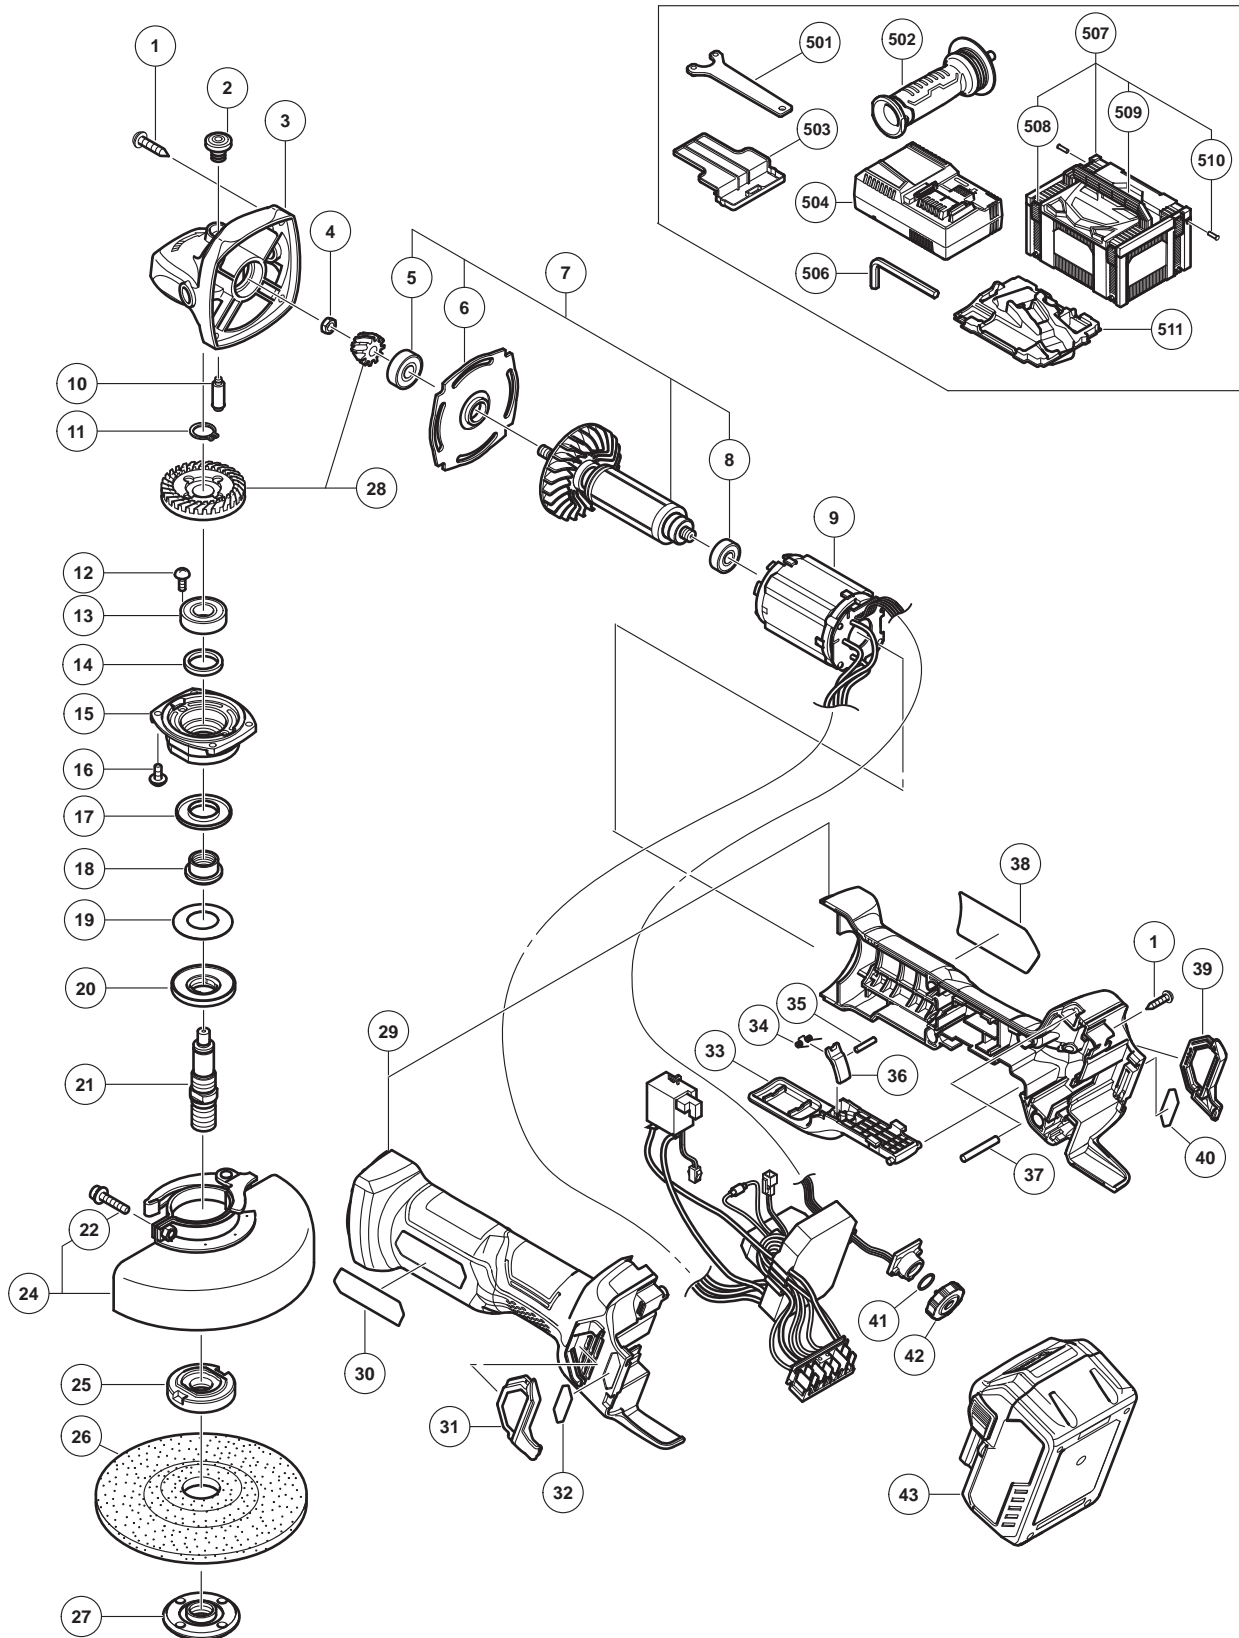

ELECTRIC TOOL PARTS LIST

CORDLESS DISC GRINDER Model G 3613DB

2017-12-22
(E1)

PARTS

G 3613DB

ITEM NO.	CODE NO.	DESCRIPTION	NO. USED	REMARKS
1	328643	TAPPING SCREW (W/FLANGE) D4 X 23 (BLACK)	9	
2	301944	PUSHING BUTTON	1	
3	338332	GEAR COVER ASS'Y	1	INCLUD.2,10
4	309191	SPECIAL NUT M6	1	
5	338337	BALL BEARING 608SS	1	
6	334940	BEARING HOLDER	1	
7	361075	ROTOR ASS'Y	1	INCLUD.5,6,8
8	607VVC	BALL BEARING 607VV	1	
9	340987	WIRING SET	1	
10	301943	LOCK PIN	1	
11	939542	RETAINING RING FOR D12 SHAFT (10 PCS.)	1	
12	334942	SLOTTED HD. SCREW (SEAL LOCK) M4	2	
13	6001DD	BALL BEARING 6001DDCMPS2L	1	
14	372126	FELT PACKING	1	
15	372123	PACKING GLAND	1	
16	307127	SEAL LOCK SCREW (W/SP. WASHER) M4 X 12	4	
17	372183	FRINGER	1	
18	371672	SLEEVE (B)	1	
19	371673	BELLEVILLE SPRING (B)	1	
20	371674	SUPPORT BODY (B)	1	
21	373074	SPINDLE (C)	1	
22	316107	HEX. SOCKET HD. BOLT (W/WASHERS) M5 X 20	1	
24	337231	WHEEL GUARD ASS'Y (TOOLLESS TYPE)	1	INCLUD.22
25	371677	WHEEL WASHER (C)	1	
26	316822	D. C. WHEELS 125MM A36Q (25 PCS.)	1	
27	339579	WHEEL NUT M14	1	
28	338338	GEAR AND PINION SET	1	
29	372111	HOUSING (A).(B) SET	1	
30		BRAND LABEL	1	
31	372107	FILTER (A)	1	
32		MV LABEL (A)	1	
33	372112	PADDLE LEVER	1	
34	337874	SPRING	1	
35	339032	PIN	1	
36	337873	LOCK LEVER	1	
37	338869	PIN	1	
38		NAME PLATE	1	
39	372108	FILTER (B)	1	
40		MV LABEL (B)	1	
41	987105	O-RING (S-10)	1	
42	372109	DIAL	1	
43	371750	BATTERY BSL 36A18 (EUROPE,AUS,NZL)	2	INCLUD.503