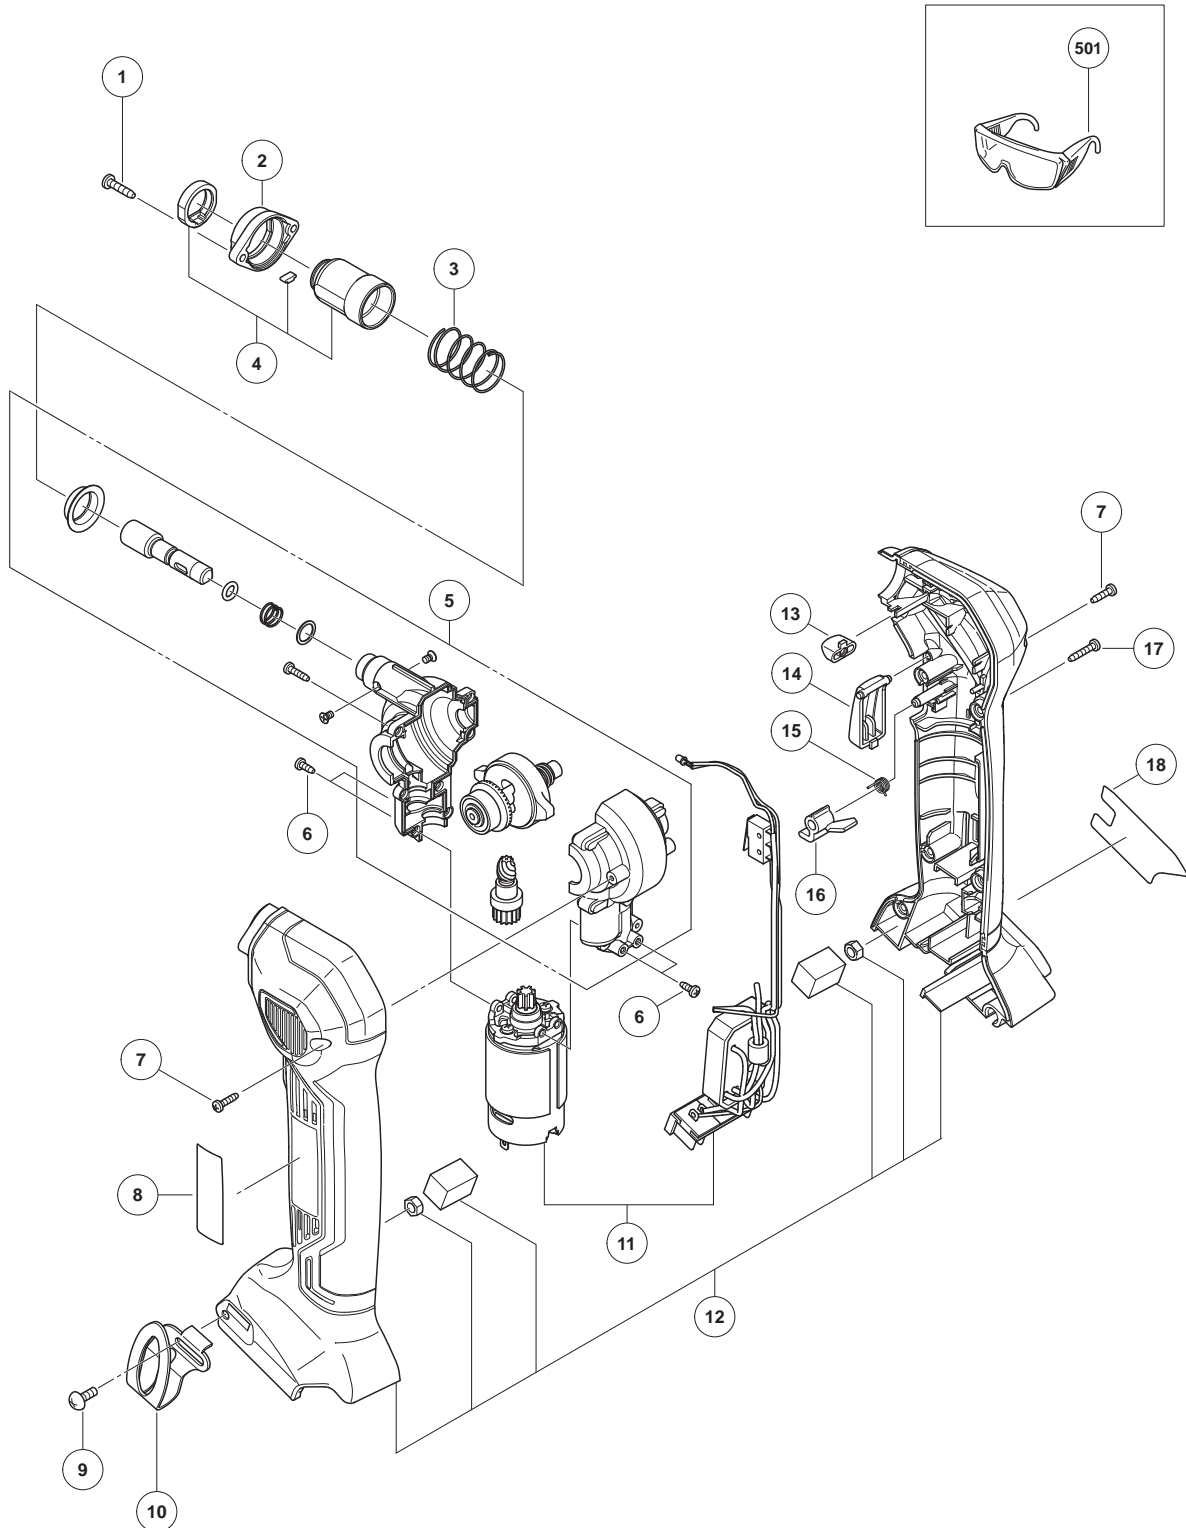

# ELECTRIC TOOL PARTS LIST

## ■ CORDLESS AUTO HAMMER Model NH 18DSL

2018-8-27  
(E1)

**PARTS**

NH 18DSL

ITEM NO.	CODE NO.	DESCRIPTION	NO. USED	REMARKS	
1	373870	SCREW SET (B) (2 PCS.)	2		
2	373917	NAIL GUIDE SUPPORT	1		
3	373916	SPRING	1		
4	373867	NAIL GUIDE SET	1		
5	373866	GEAR CASE SET	1		
6	373871	SCREW SET (C) (4 PCS.)	4		
7	373869	SCREW SET (A) (2 PCS.)	2		
8		BRAND LABEL	1		
9	327001	TRUSS HD. SCREW M4 (BLACK)	1		
10	372229	HOOK	1		
11	373868	MOTOR SET	1		
12	373865	HOUSING SET	1		
13	373915	LED COVER	1		
14	373920	SWITCH TRIGGER	1		
15	373918	TORSION SPRING	1		
16	373919	PUSHING BUTTON	1		
17	373872	SCREW SET (D) (6 PCS.)	6		
18		NAME PLATE	1		