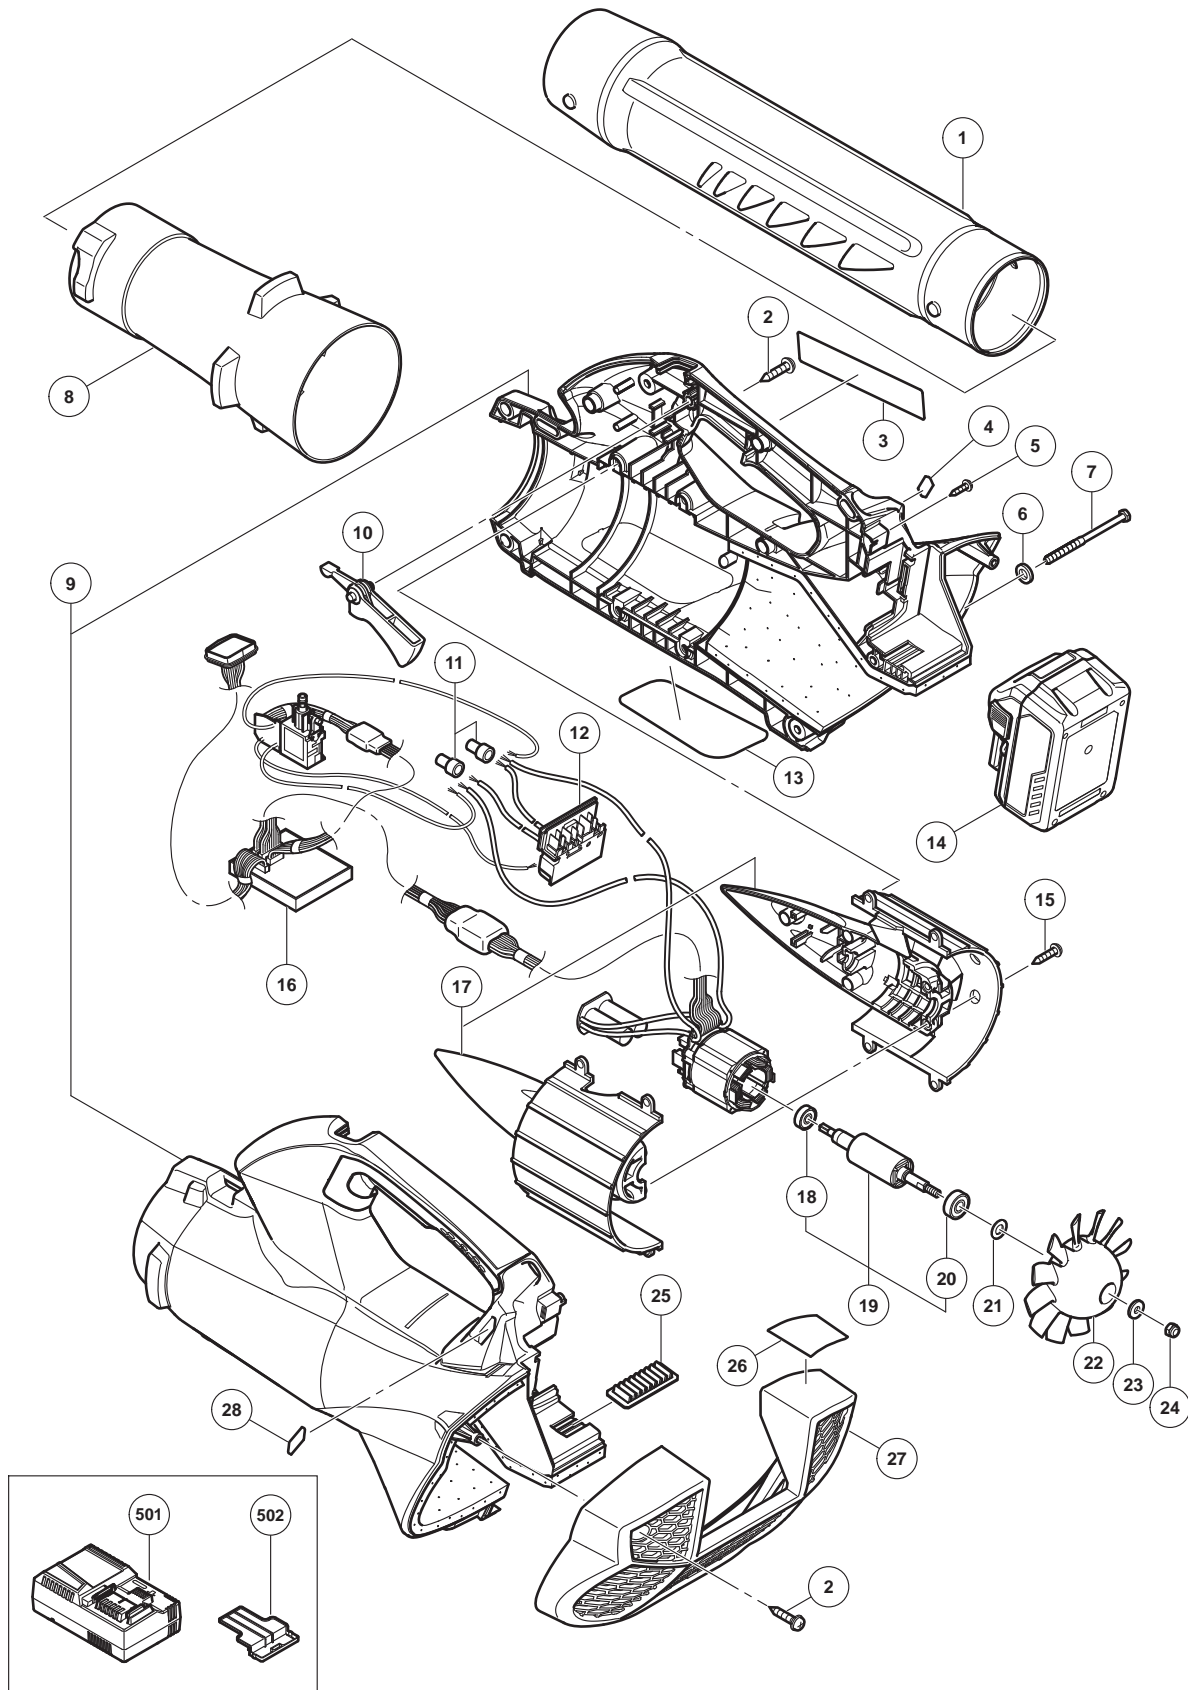

ELECTRIC TOOL PARTS LIST

CORDLESS BLOWER
Model RB 36DA

2017-12-13
(E1)

PARTS

RB 36DA

ITEM NO.	CODE NO.	DESCRIPTION	NO. USED	REMARKS
1	6698393	NOZZLE (A)	1	
2	302089	TAPPING SCREW (W/FLANGE) D5 X 20 (BLACK)	13	
3		BRAND LABEL	1	
4		MV LABEL (B)	1	
5	313687	TAPPING SCREW (W/FLANGE) D3 X 16 (BLACK)	1	
6	949424	WASHER M5 (10 PCS.)	1	
7	961400	HEX. HD. TAPPING SCREW D5 X 70	1	
8	335198	NOZZLE	1	
9	373163	HOUSING (A).(B) SET	1	
10	335199	TRIGGER LEVER	1	
11	959141	CONNECTOR 50092 (10 PCS.)	2	
12	372228	BATTERY TERMINAL	1	
13		NAME PLATE	1	
14	371750	BATTERY BSL 36A18 (EUROPE,AUS,NZL)	1	INCLUD.502
15	301653	TAPPING SCREW (W/FLANGE) D4 X 20 (BLACK)	5	
16	373113	WIRING ASS'Y	1	INCLUD.11,12
17	336097	MOTOR HOUSING SET	1	
18	333826	BALL BEARING 625DD	1	
19	335194	ROTOR ASS'Y	1	INCLUD.18,20
20	607VVC	BALL BEARING 607VV	1	
21	6696880	BOLT WASHER D7	1	
22	335195	FAN	1	
23	329929	WASHER (A)	1	
24	308387	U-NUT M5	1	
25	370328	BUTTERY RUBBER (B)	1	
26	336099	CAUTION LABEL (EURO)	1	
27	335196	NOSE GRILL	1	
28		MV LABEL (A)	1	

STANDARD ACCESSORIES

ITEM NO.	CODE NO.	DESCRIPTION	NO. USED	REMARKS
501		CHARGER (MODEL UC 18YSL3)	1	
502	329897	BATTERY COVER	1	

OPTIONAL ACCESSORIES

ITEM NO.	CODE NO.	DESCRIPTION	NO. USED	REMARKS
601	6699184	FLAT NOZZLE	1	