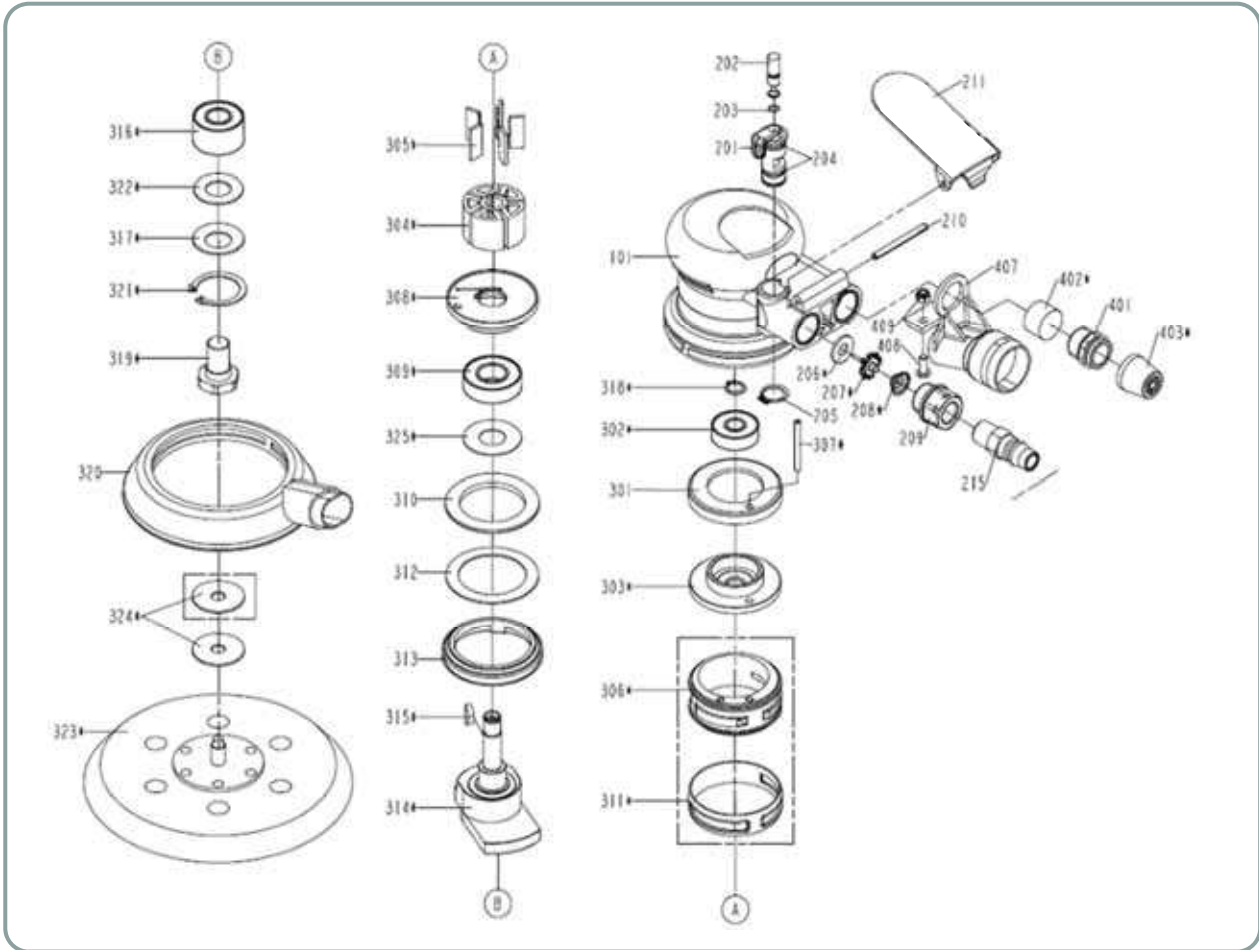

PARTS LIST

ITEM	PART NAME	QTY
101	HOUSING	1
201	REGULATOR	1
202	VALVE STEM	1
203	O-RING	1
204	O-RING	2
205	S-RING	1
206	SEAL	1
207	TIP VALVE	1
208	CONICAL SPRING	1
209	AIR INLET	1
210	SPRING PIN	1
211	TRIGGER	1
215	AIR PLUG	1
301	FRONT RING	1
302	BEARING	1
303	FRONT BEARING PLATE	1
304	ROTOR	1
305	BLADES	5
306	CYLINDER	1
307	LINE-UP PIN	1
308	REAR END PLATE	1
309	BEARING	1
310	REAR RING	1

ITEM	PART NAME	QTY
311	MIDDLE RING	1
312	WASHER	1
313	LOCK RING SEAL	1
314	MOTOR SHAFT BALANCER	1
315	ROTOR KEY	1
316	BEARING	1
317	BEARING SHIELD	1
318	SNAP RING	1
319	BALANCER SHAFT	1
320	VACUUM-SHROUD	1
321	SNAP RING	1
322	BEARING SEAL	1
323	6" PAD (6) HOLES HOOK	1
324	HEAT ISOLATION WASHER	2
325	BEARING SEAL	1
401	MUFFLER SCREW	1
402	MUFFLER	1
403	MUFFLER CAP	1
407	VACUUM ADAPTER-CENTRAL VAC	1
408	HALF ROUND HD. HEX. BOLT	1
409	U-NUT	1