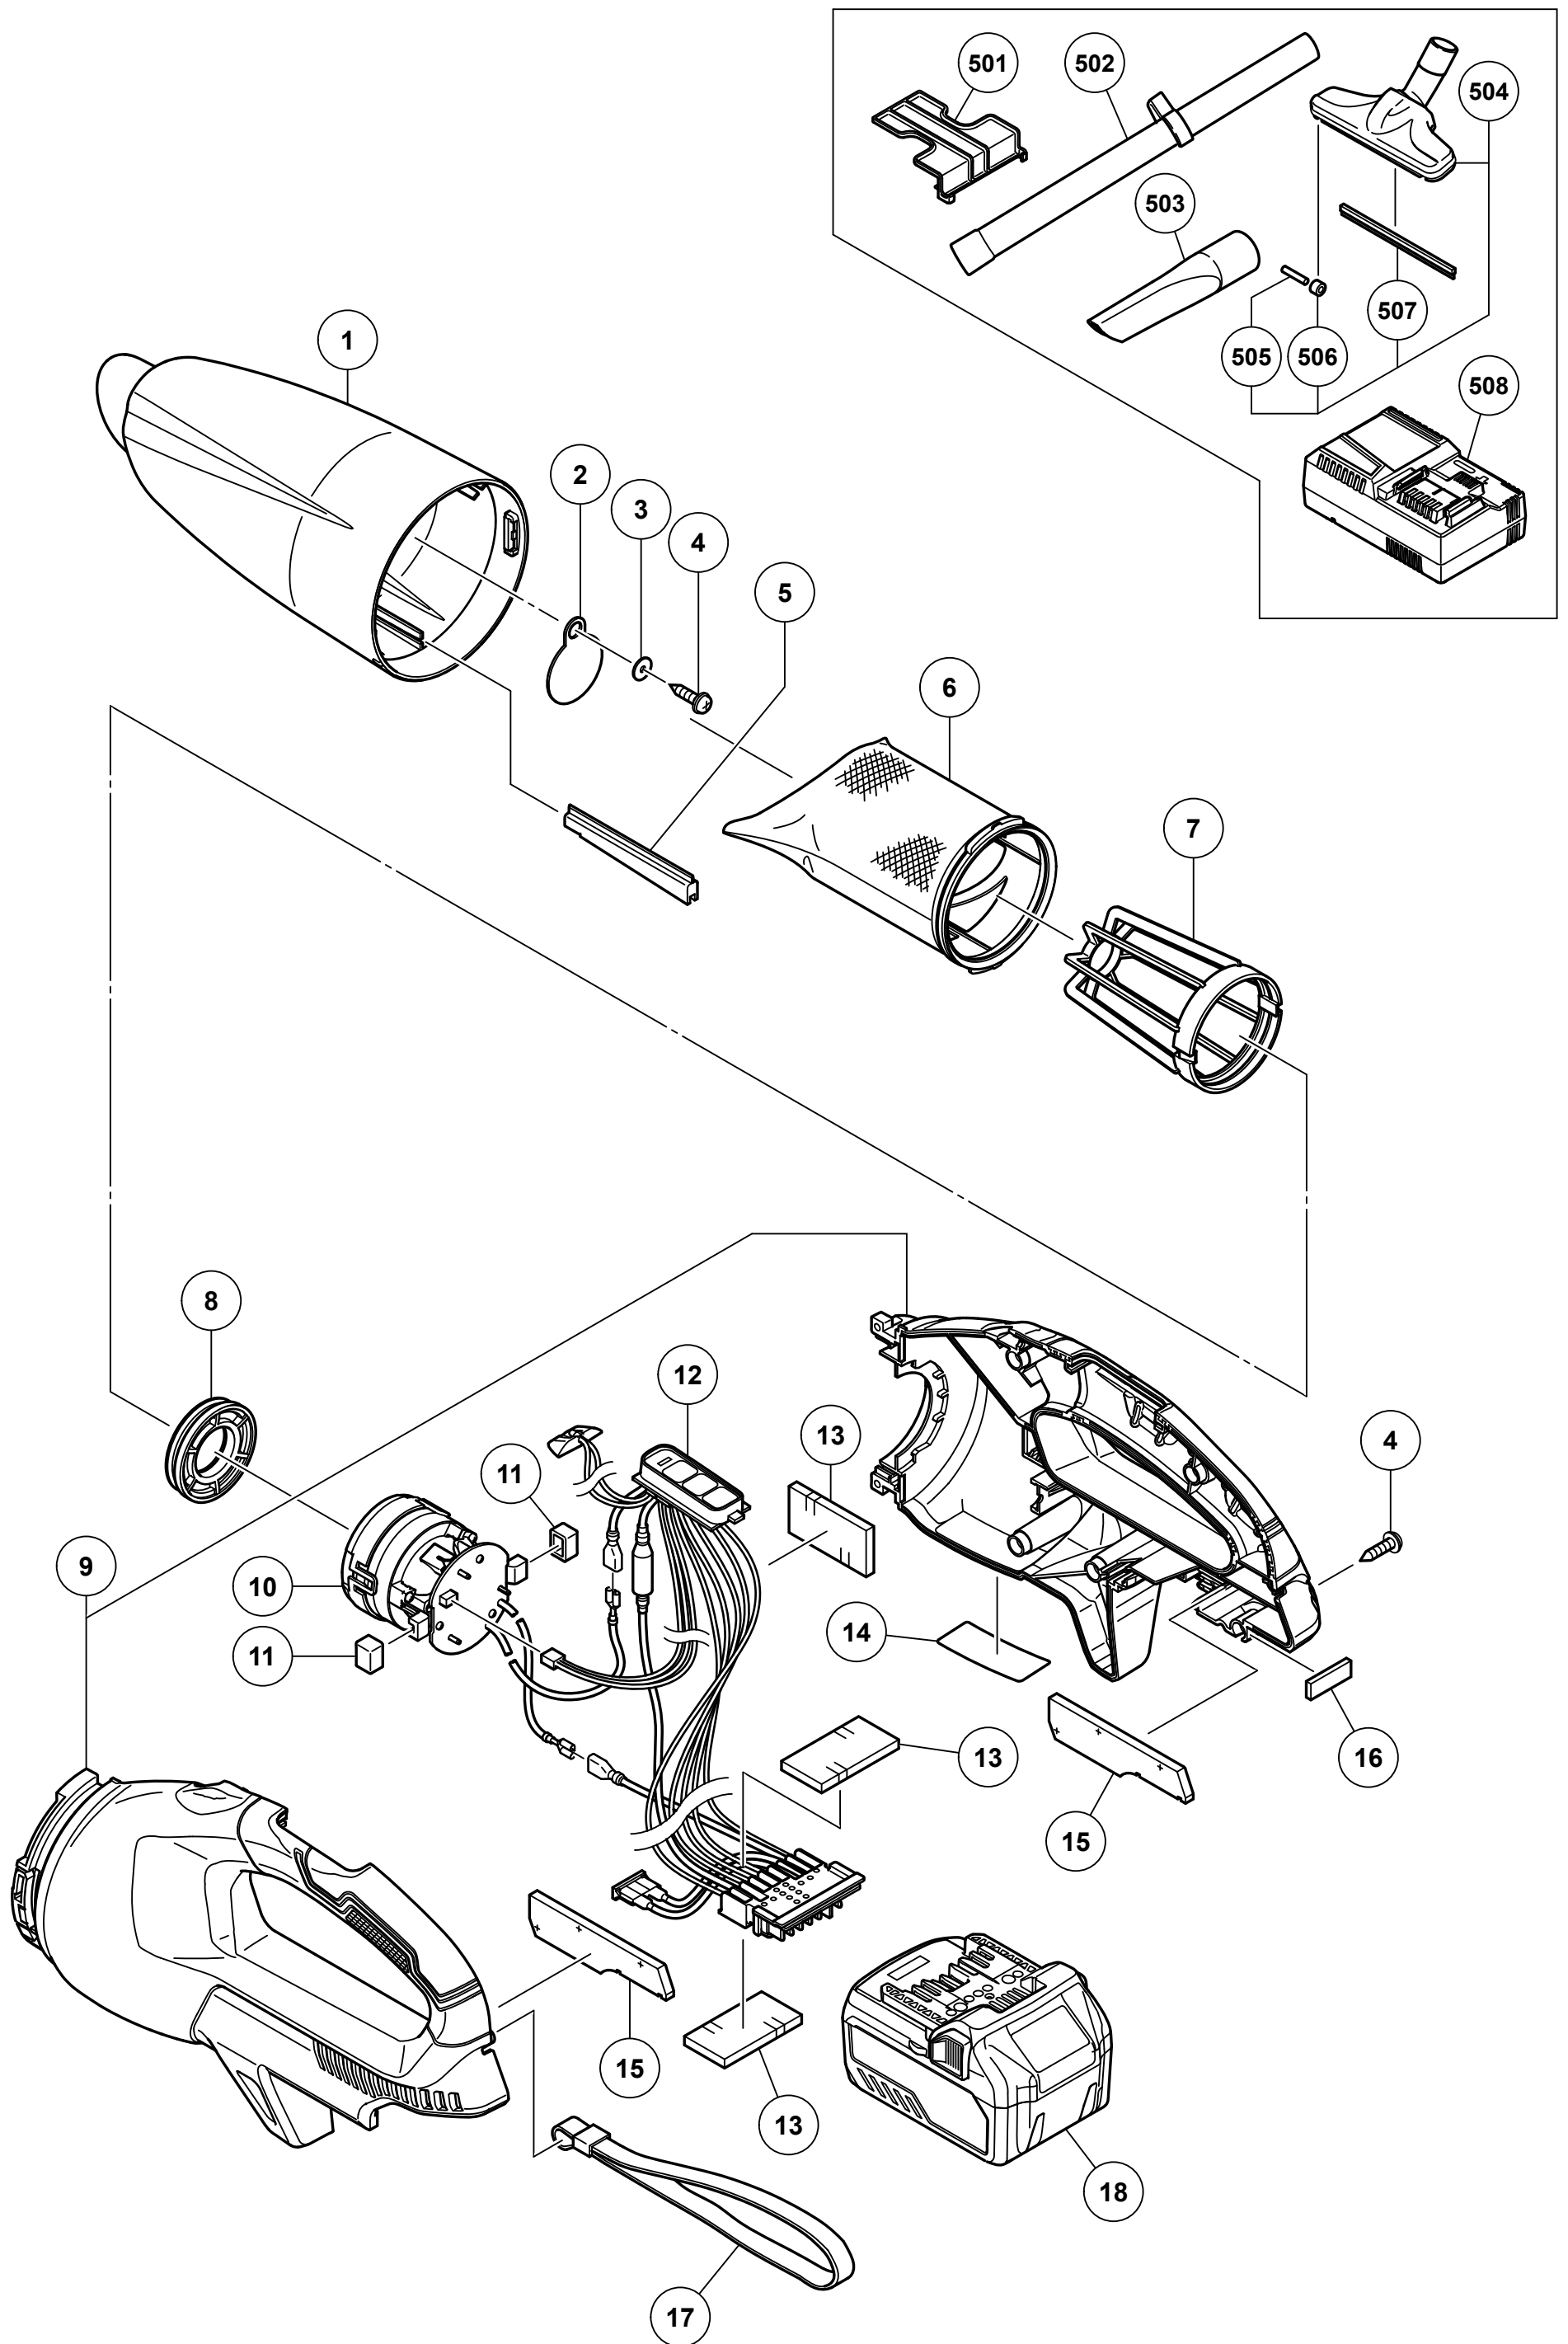

HIKOKI

CORDLESS OTHERS R36DA

Item No.	Code No.	Description	No. Used	Remarks
1	375157	DUST CASE (WHITE)	1	
2	337799	VALVE	1	
3	333916	WASHER	1	
4	313687	TAPPING SCREW (W/FLANGE) D3X16 (BLACK)	8	
5	337800	FILTER BLADE	3	
6	376509	FILTER	1	
7	337794	FILTER HOLDER	1	
8	376630	MOTOR HOLDER (A)	1	
9	376629	HOUSING (A).(B) SET	1	
10	376634	MOTOR FAN	1	
11	376631	MOTOR HOLDER (B)	2	
12	376633	CONTROLLER SET	1	
13	376701	SUPPORT (D)	3	
14		NAME PLATE	1	
15	376650	EXHAUST FILTER	2	
16	331101	CUSHION	1	
17	306952	STRAP (BLACK)	1	
		STANDARD ACCESSORIES		
502	375158	EXTENSION PIPE (W/NOZZLE HOLDER) WHITE	1	
503	375159	CREVICE NOZZLE (WHITE)	1	
504	375160	FLOORING NOZZLE (WHITE)	1	INCLUD.505-507
505	370678	ROLLER SHAFT	4	
506	370679	ROLLER	4	
507	370677	NOZZLE BLADE	1	
		OPTIONAL ACCESSORIES		
601	375371	RACK BRUSH	1	
602	375372	ROUND BRUSH	1	
603	375373	FLEXIBLE HOSE	1	
604	375374	ANGLE JOINT	1	
605	375375	EXTENSION PIPE (SHORT)	1	

* ALTERNATIVE PARTS

MODEL
R36DA