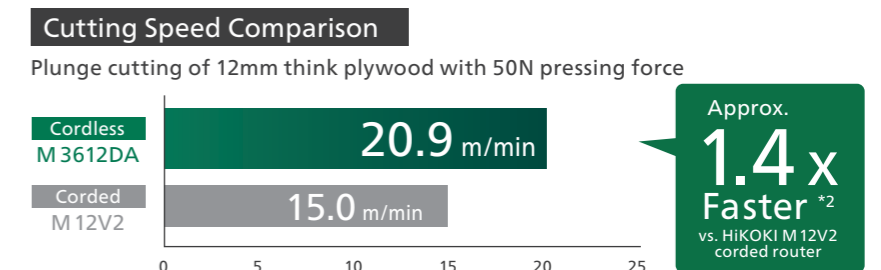

Faster than a Corded Router

With a 36V MULTI VOLT battery and brushless motor, The M3612DA(H4Z) are incredibly powerful and capable of handling heavy workloads and cuts even faster than a corded model.