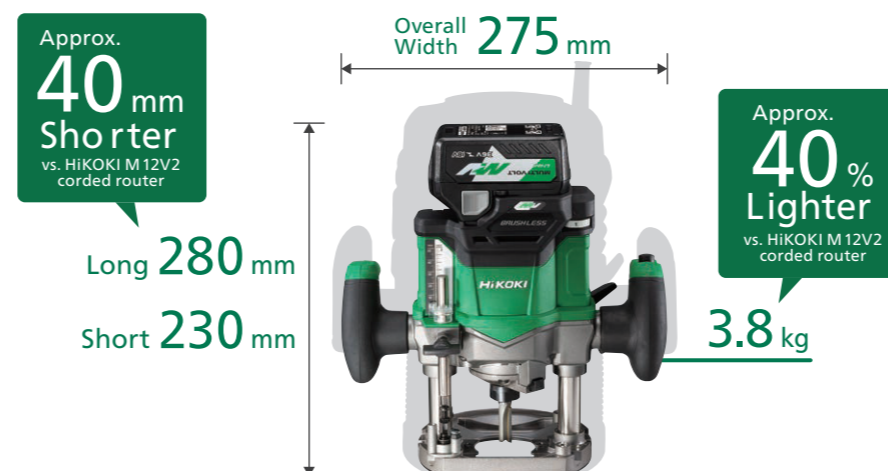

MV
MULTI VOLT
BRUSHLESS
Brushless Motor

Smaller, Lighter, Faster than corded

- Approx. 40% Lighter*
- Approx. 40% Faster*
- 9mm in depth approx. 60m per charge**
- 12mm in depth approx. 45m per charge**
- Compatible with 12,8,6mm or 1/2", 1/4" bits

*Versus HiKOKI M12V2 corded router. Value shown is for reference only and may vary according to the battery's state of charge and operating operations.

**Using BSL36A18 battery and 8mm straight bit into plywood

Bit sold separately.

No cord that will limit your movement and get in the way

Compact and Lightweight

The M3612DA(H4Z) cordless router is designed for smooth groove cutting, window cutting, shaping and more, providing easy maneuverability with its compact size and light weight.

Faster than a Corded Router

With a 36V MULTI VOLT battery and brushless motor, The M3612DA(H4Z) are incredibly powerful and capable of handling heavy workloads and cuts even faster than a corded model.

*1. Collet diameter varies by region.

*2. Value shown is for reference only and may vary according to the battery's state of charge and operating conditions.