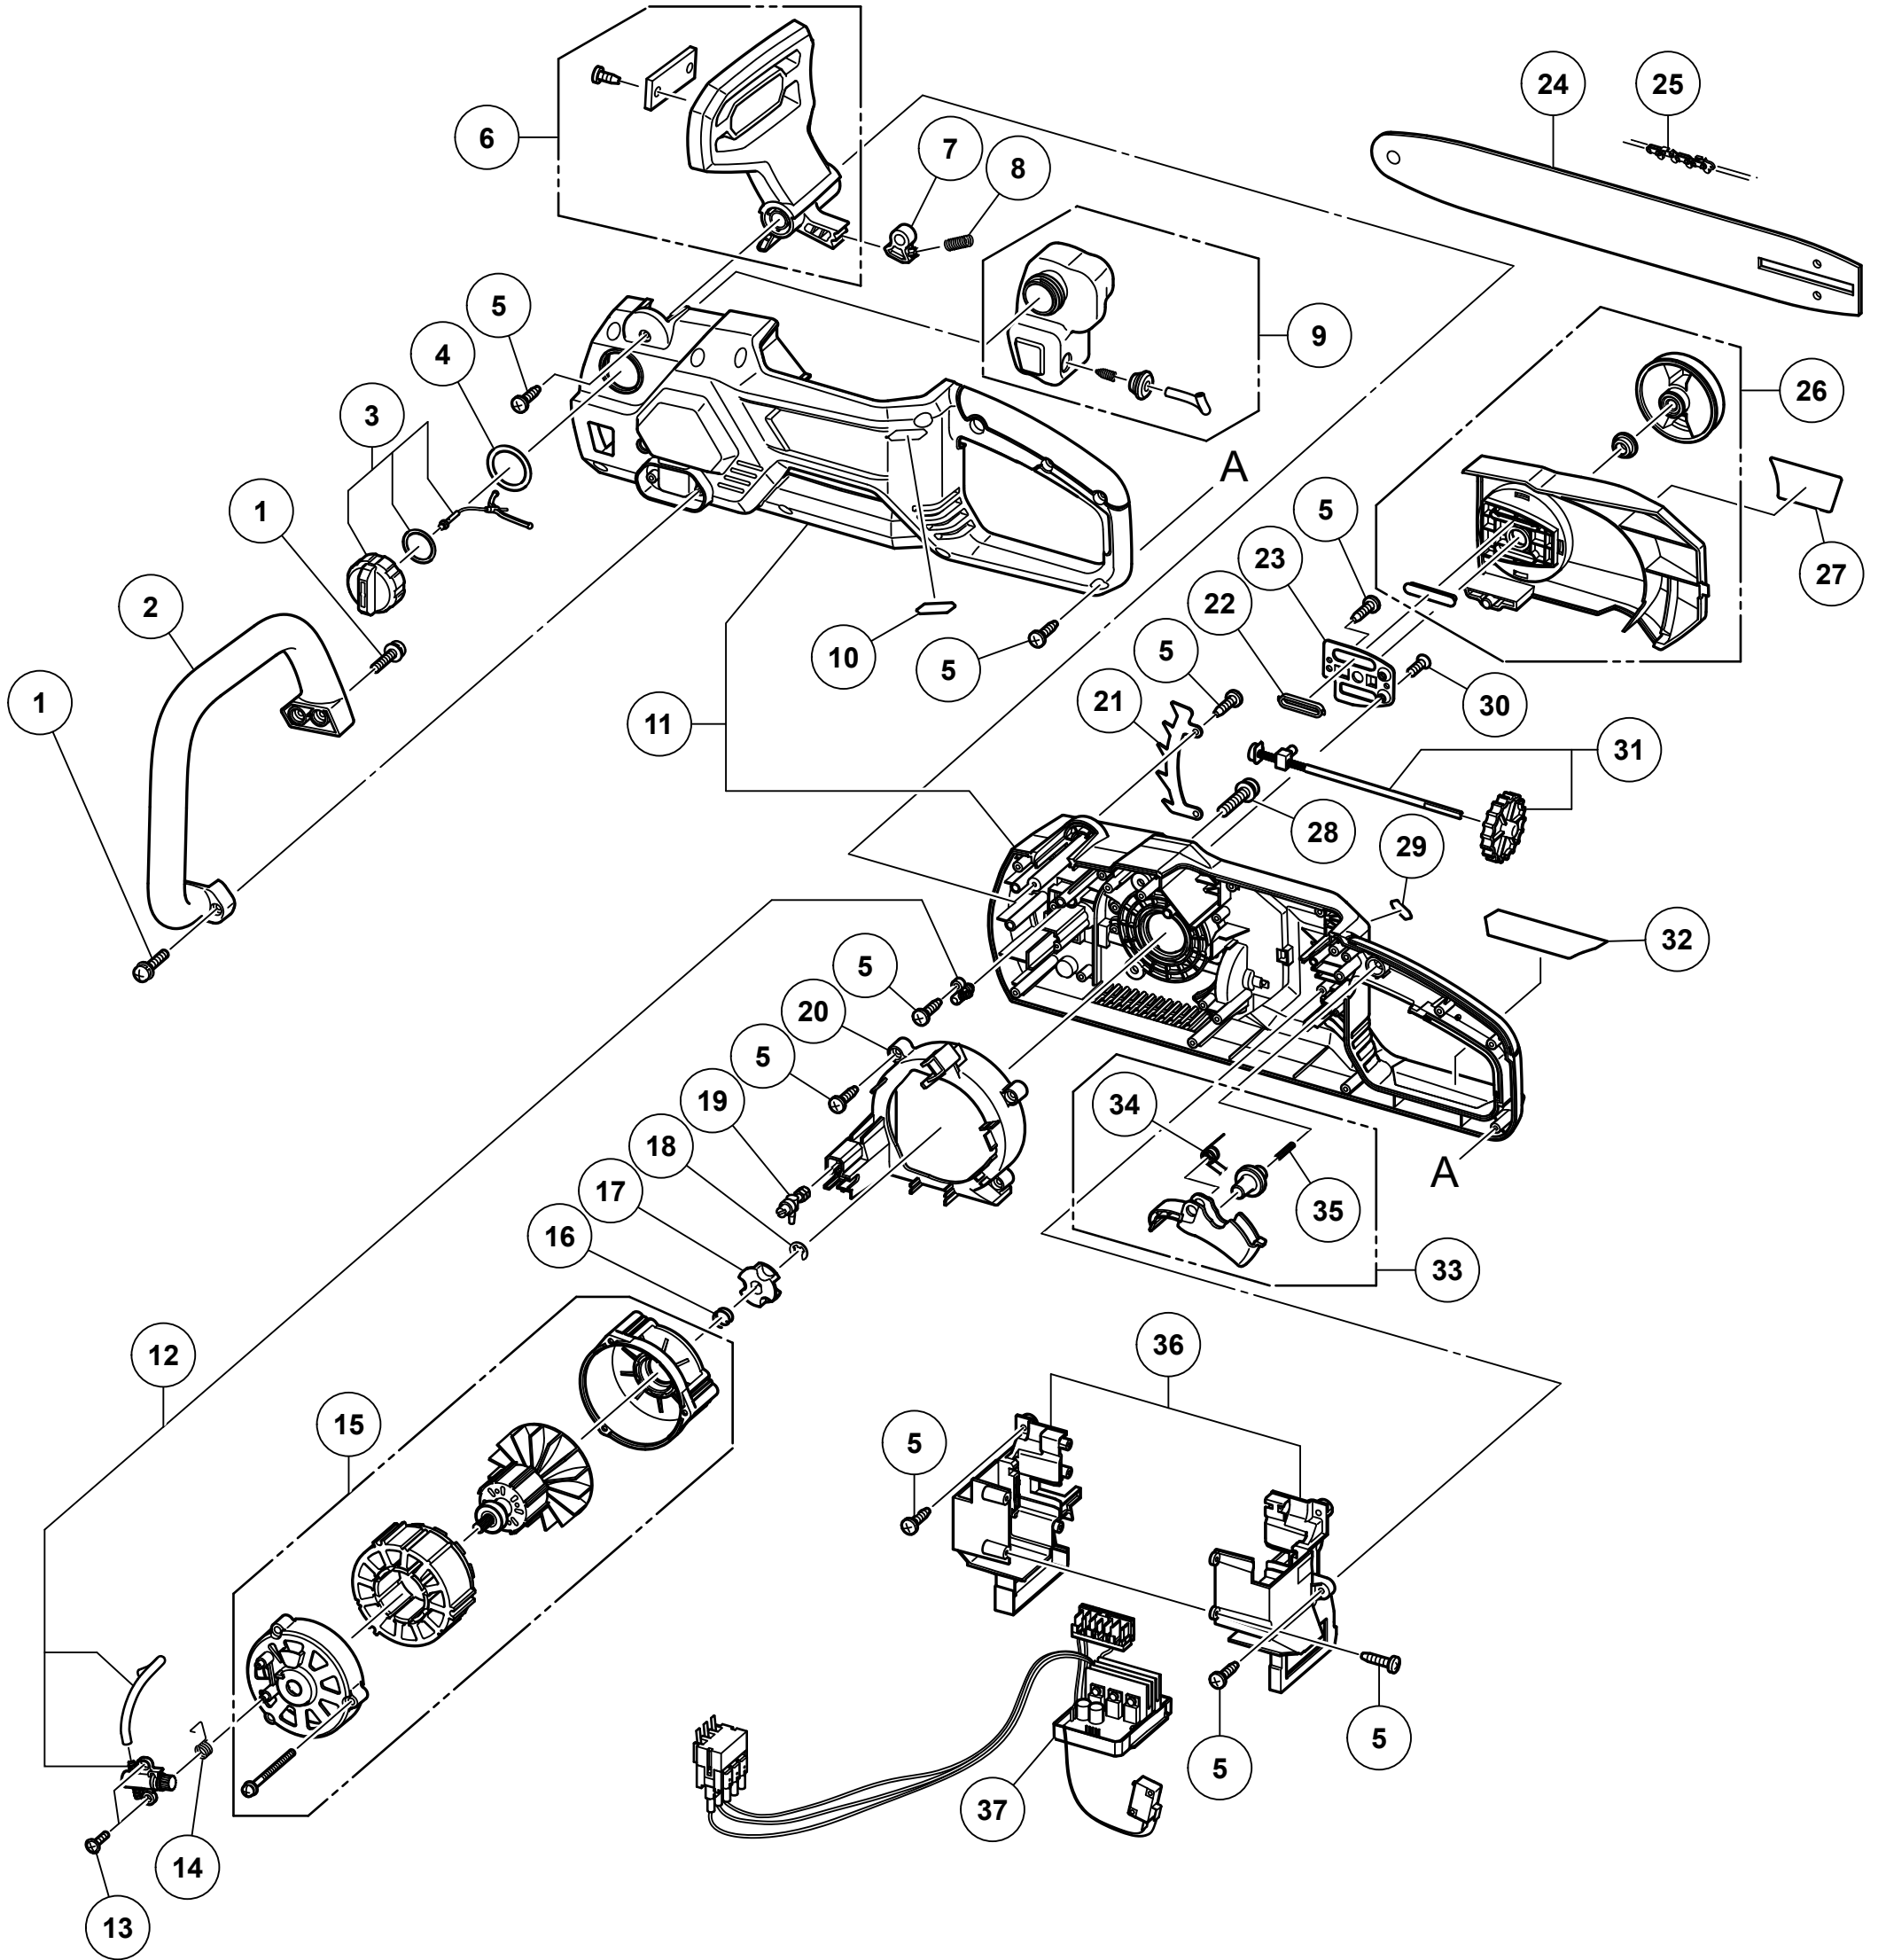

HIKOKI

CORDLESS CHAIN SAW CS3635DB

Item No.	Code No.	Description	No. Used	Remarks
1	377208	TAPPING SCREW (W/WASHERS) D4X18	4	
2	377204	FRONT HANDLE	1	
3	377185	TANK CAP SET	1	
4	338803	RUBBER RING	1	
5	377205	TAPPING SCREW D4X16	26	
6	377190	BRAKE HANDLE SET	1	
7	377199	BRAKE STOPPER	1	
8	377198	STOPPER SPRING	1	
9	377184	OIL TANK SET	1	
10	373913	MV LABEL (A)	1	
11	377183	HOUSING SET	1	
12	377186	PUMP CONNECTOR SET	1	
13	377193	TAPPING SCREW (W/FLANGE) D3X12	2	
14	338821	EXTENSION SPRING	1	
15	377187	MOTOR SET	1	
16	338798	SPRING	1	
17	338799	SPROCKET	1	
18	974577	RETAINING RING (E-TYPE) FOR D7 SHAFT	1	
19	335967	ADJUSTING BOLT	1	
20	377194	FAN COVER	1	
21	338797	SPIKE	1	
22	377201	SEAL RING	1	
23	377202	INSULATION BRACKET	1	
24	377209	GUIDE BAR 14"	1	
25	377212	SAW CHAIN (3/8X14")	1	
26	377192	CHAIN SIDE COVER SET	1	
27		BRAND LABEL	1	
28	377200	TAPPING SCREW (W/SP. WASHER) D5X25	3	
29	373914	MV LABEL (B)	1	
30	377203	FLAT HD. SCREW M4X12	2	
31	377191	CHAIN PULLER SET	1	
32		NAME PLATE	1	
33	377189	TRIGGER ASS'Y	1	INCLUD. 34,35
34	377197	TRIGGER SPRING	1	
35	377196	LOCK OFF SPRING	1	
36	377188	BATTERY TERMINAL HOLDER SET	1	
37	377195	CONTROLLER	1	
		STANDARD ACCESSORIES		
501	377210	CHAIN COVER 14"	1	
502		OIL FEEDER (50CC)	1	
				SUPPLIED WITH ITEM NO.601
		OPTIONAL ACCESSORIES		
601	957681	LUBRICANT OILER (120CC)	1	

* ALTERNATIVE PARTS

MODEL
CS3635DB