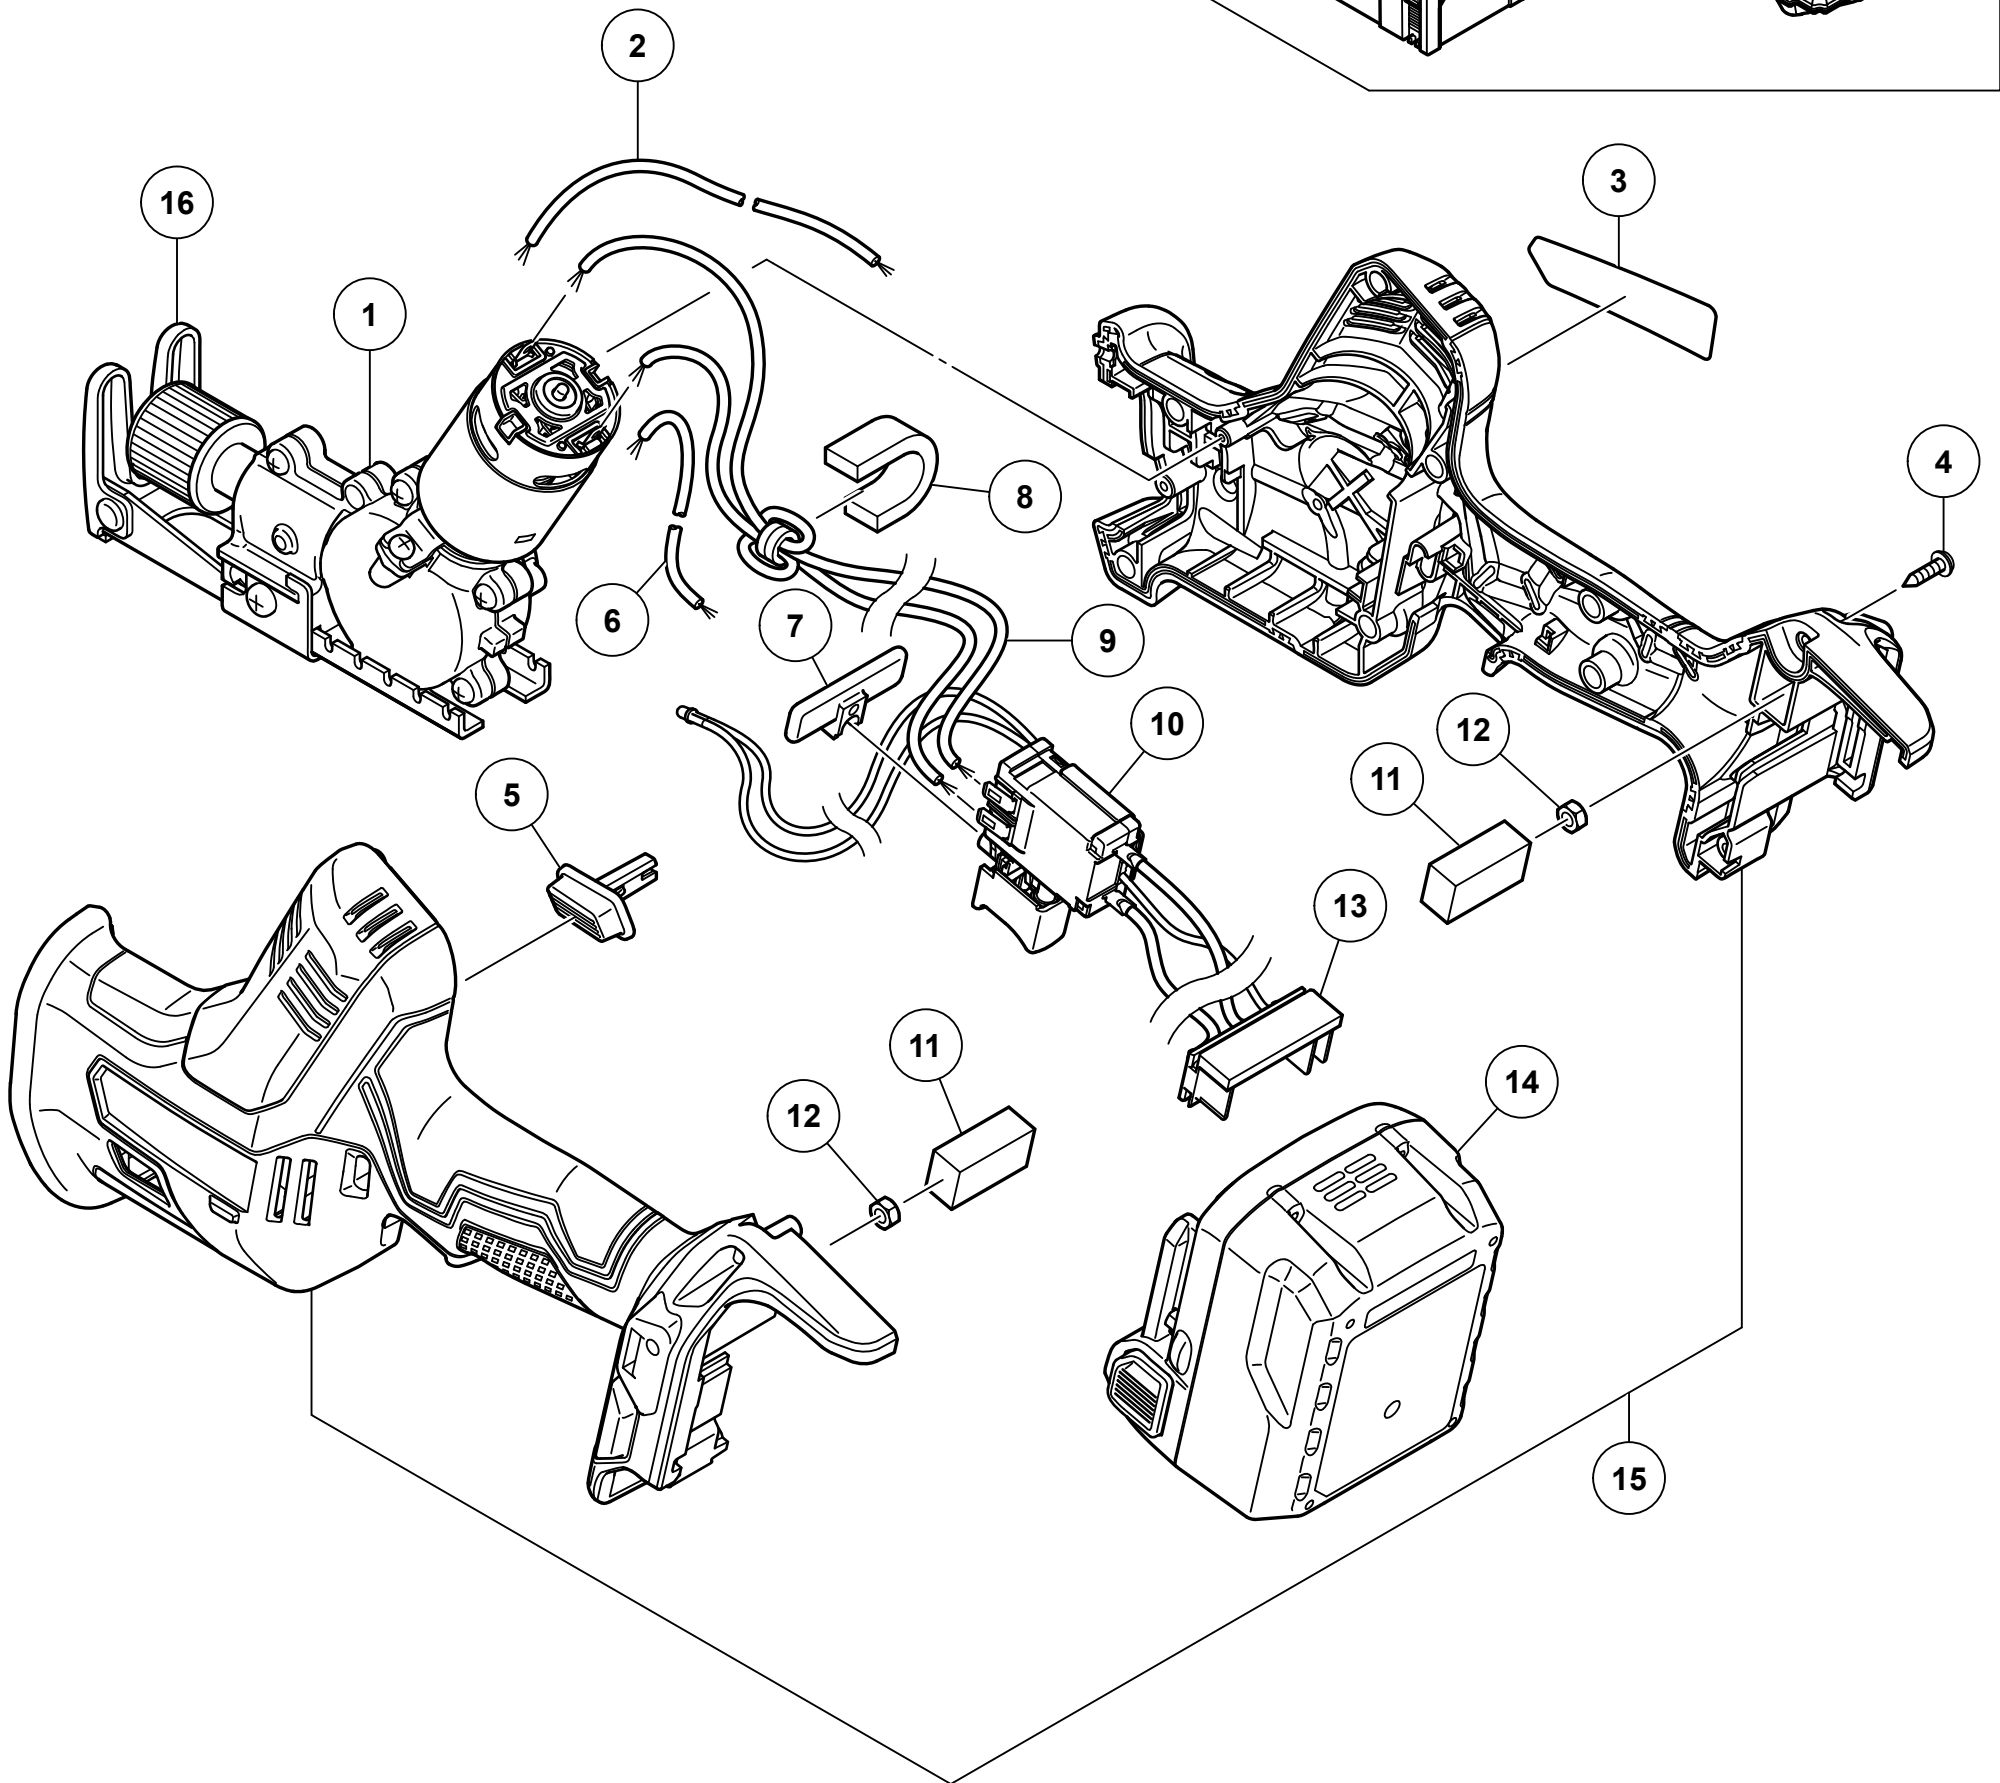

HIKOKI

CORDLESS RECIPROCATING SAW CR18DA

Item No.	Code No.	Description	No. Used	Remarks
1	376379	GEAR BOX	1	INCLUD. 16
*2	376553	INTERNAL WIRE (BLACK) L110	1	FOR CHN, UAE, THA, SIN, MAL, IND, USA, CAN
3		NAME PLATE	1	
4	313687	TAPPING SCREW (W/FLANGE) D3X16 (BLACK)	9	
5	376377	LOCKING KNOB	1	
*6	376552	INTERNAL WIRE (RED) L105	1	FOR CHN, UAE, THA, SIN, MAL, IND, USA, CAN
7	329548	PUSHING BUTTON (A)	1	
*8	375921	SUPPORT (D)	1	FOR EUROPE, GBR, AUS, NZL
*9	376554	INTERNAL WIRE FERRITE SET	1	FOR EUROPE, GBR, AUS, NZL
10	376380	DC-SPEED CONTROL SWITCH	1	
11	328644	PACKING	2	
12	327002	LOCK NUT M4 (BLACK)	2	
13	331399	BATTERY TERMINAL	1	
14	376029	BATTERY BSL 1850C (EUROPE, AUS, NZL)	2	INCLUD. 502
*15	376378	HOUSING (A).(B) SET	1	
*15	376378M	HOUSING (A).(B) SET	1	FOR USA, CAN
16	376751	BASE	1	
		STANDARD ACCESSORIES		
501		CHARGER (MODEL UC18YFSL)	1	
502	329897	BATTERY COVER	1	
503	958185	SABER SAW BLADES NO.5 (5 PCS.)	1	
504	318617	SABER SAW BLADES NO.107 150L P.24 (5 PCS)	1	
505	336471	CASE ASS'Y (STACKABLE 2)	1	INCLUD. 506-508
506	336472	LATCH	4	
507	336473	HANDLE	1	
508	336474	HINGE	2	
509	376551	INNER TRAY	1	
		OPTIONAL ACCESSORIES		
601	959611	SABER SAW BLADES NO.4 (5 PCS.)	1	
602	318611	SABER SAW BLADES NO.101 150L P.10 (5 PCS)	1	
603	318612	SABER SAW BLADES NO.102 228L P.10 (5 PCS)	1	
604	318613	SABER SAW BLADES NO.103 150L P.14 (5 PCS)	1	
605	318614	SABER SAW BLADES NO.104 228L P.14 (5 PCS)	1	
606	318618	SABER SAW BLADES NO.108 228L P.24 (5 PCS)	1	
607	324818	SABER SAW BLADES NO.109 150L P.18 (5 PCS)	1	
608	324819	SABER SAW BLADES NO.110 228L P.18 (5 PCS)	1	
609	318619	SABER SAW BLADES NO.121 305L P.6 (5 PCS.)	1	
610	318620	SABER SAW BLADES NO.131 305L P.10/14(5PC)	1	
611	318621	SABER SAW BLADES NO.132 203L (5 PCS.)	1	
612	370683	CURVED BLADES NO.141(S)150L P.14(3 PCS.)	1	
613	370684	CURVED BLADES NO.142(S)200L P.14(3 PCS.)	1	
614	370685	CURVED BLADES NO.143(S)250L P.14(3 PCS.)	1	
615	371902	CURVED BLADES NO.158 200L P.8 (3 PCS.)	1	

* ALTERNATIVE PARTS

MODEL
CR18DA