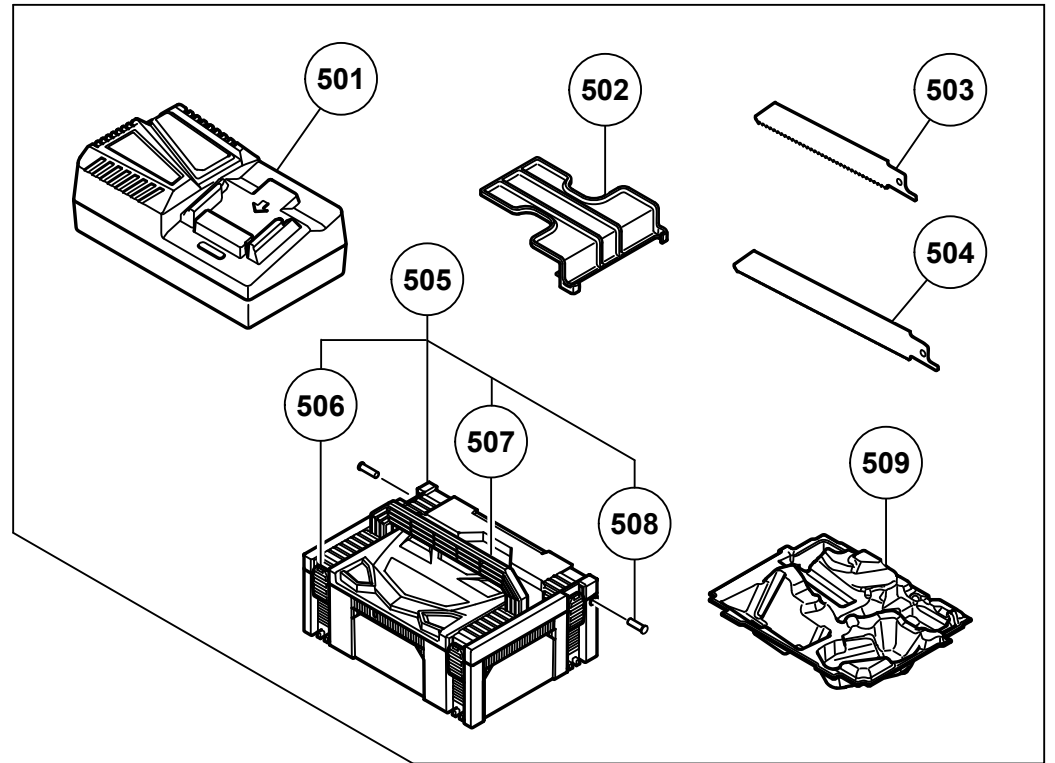

HIKOKI

CORDLESS RECIPROCATING SAW CR18DA

Item No.	Code No.	Description	No. Used	Remarks
1	376379	GEAR BOX	1	INCLUD. 16
*2	376553	INTERNAL WIRE (BLACK) L110	1	FOR CHN, UAE, THA, SIN, MAL, IND, USA, CAN
3		NAME PLATE	1	
4	313687	TAPPING SCREW (W/FLANGE) D3X16 (BLACK)	9	
5	376377	LOCKING KNOB	1	
*6	376552	INTERNAL WIRE (RED) L105	1	FOR CHN, UAE, THA, SIN, MAL, IND, USA, CAN
7	329548	PUSHING BUTTON (A)	1	
*8	375921	SUPPORT (D)	1	FOR EUROPE, GBR, AUS, NZL
*9	376554	INTERNAL WIRE FERRITE SET	1	FOR EUROPE, GBR, AUS, NZL
10	376380	DC-SPEED CONTROL SWITCH	1	
11	328644	PACKING	2	
12	327002	LOCK NUT M4 (BLACK)	2	
13	331399	BATTERY TERMINAL	1	
14	376029	BATTERY BSL 1850C (EUROPE, AUS, NZL)	2	INCLUD. 502
*15	376378	HOUSING (A).(B) SET	1	
*15	376378M	HOUSING (A).(B) SET	1	FOR USA, CAN
16	376751	BASE	1	
		STANDARD ACCESSORIES		
501		CHARGER (MODEL UC18YFSL)	1	
502	329897	BATTERY COVER	1	
503	958185	SABER SAW BLADES NO.5 (5 PCS.)	1	
504	318617	SABER SAW BLADES NO.107 150L P.24 (5 PCS)	1	
505	336471	CASE ASS'Y (STACKABLE 2)	1	INCLUD. 506-508
506	336472	LATCH	4	
507	336473	HANDLE	1	
508	336474	HINGE	2	
509	376551	INNER TRAY	1	
		OPTIONAL ACCESSORIES		
601	959611	SABER SAW BLADES NO.4 (5 PCS.)	1	
602	318611	SABER SAW BLADES NO.101 150L P.10 (5 PCS)	1	
603	318612	SABER SAW BLADES NO.102 228L P.10 (5 PCS)	1	
604	318613	SABER SAW BLADES NO.103 150L P.14 (5 PCS)	1	
605	318614	SABER SAW BLADES NO.104 228L P.14 (5 PCS)	1	
606	318618	SABER SAW BLADES NO.108 228L P.24 (5 PCS)	1	
607	324818	SABER SAW BLADES NO.109 150L P.18 (5 PCS)	1	
608	324819	SABER SAW BLADES NO.110 228L P.18 (5 PCS)	1	
609	318619	SABER SAW BLADES NO.121 305L P.6 (5 PCS.)	1	
610	318620	SABER SAW BLADES NO.131 305L P.10/14(5PC)	1	
611	318621	SABER SAW BLADES NO.132 203L (5 PCS.)	1	
612	370683	CURVED BLADES NO.141(S)150L P.14(3 PCS.)	1	
613	370684	CURVED BLADES NO.142(S)200L P.14(3 PCS.)	1	
614	370685	CURVED BLADES NO.143(S)250L P.14(3 PCS.)	1	
615	371902	CURVED BLADES NO.158 200L P.8 (3 PCS.)	1	

* ALTERNATIVE PARTS

MODEL
CR18DA