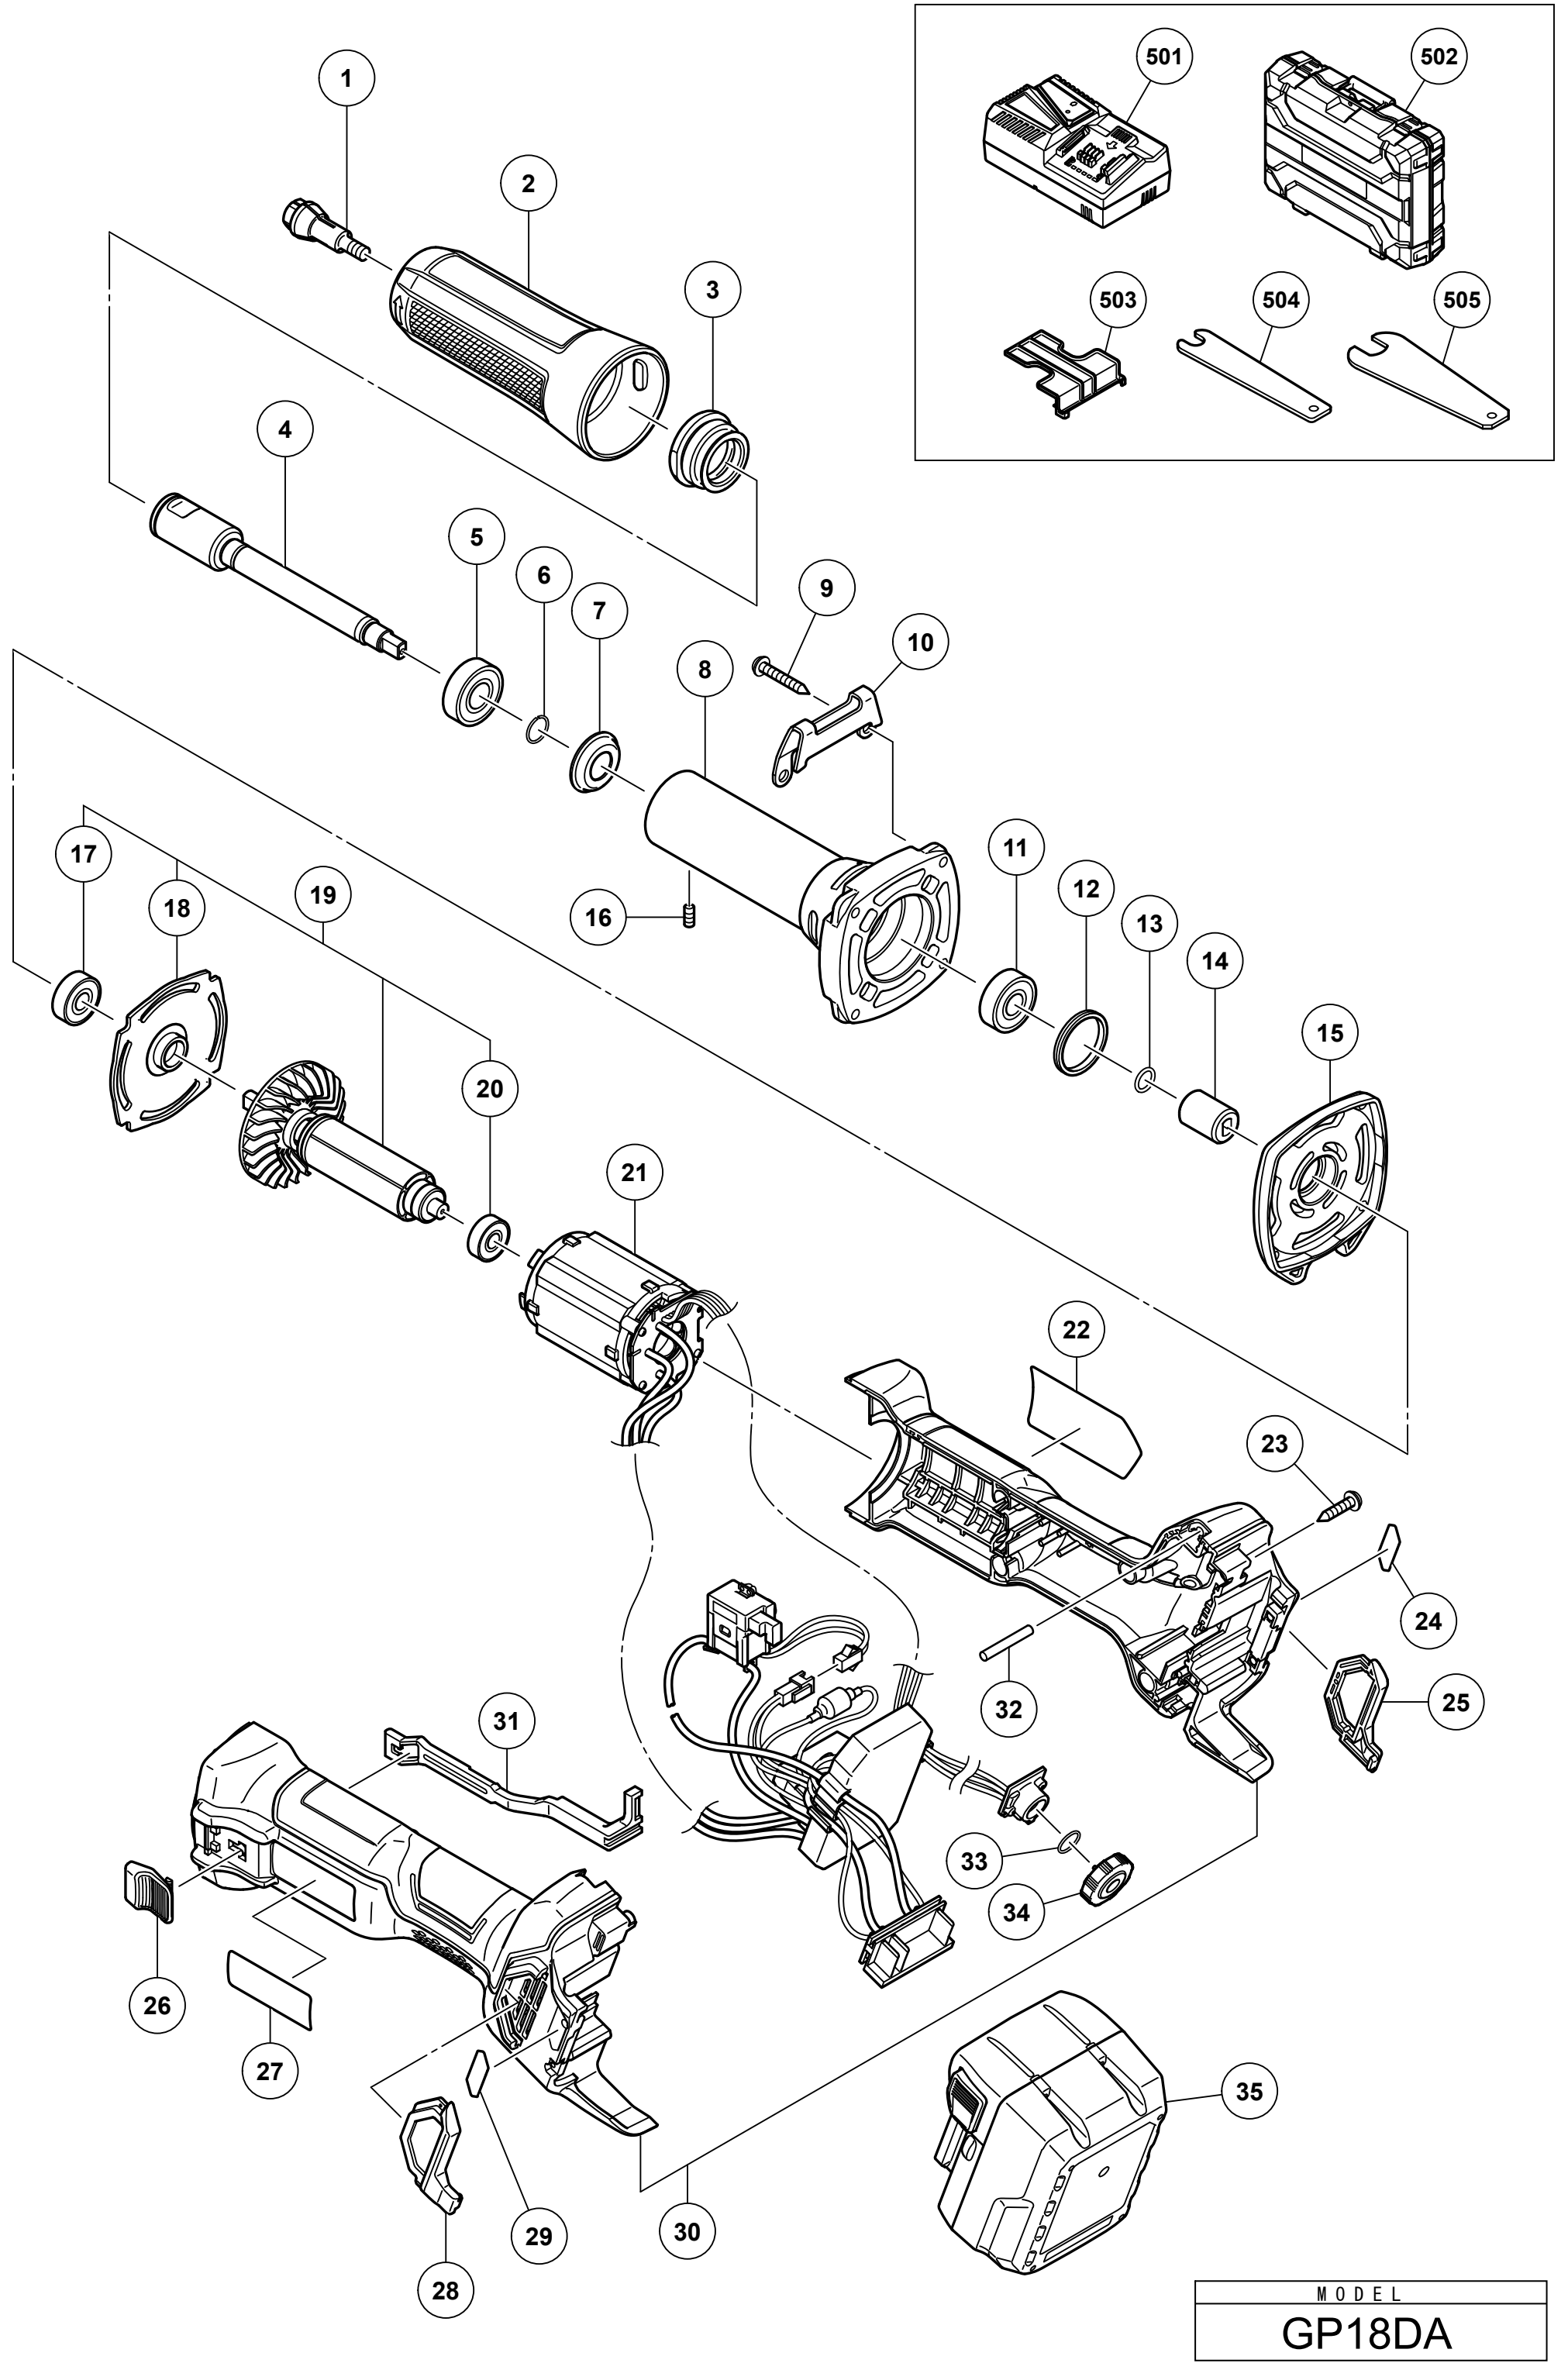

MODEL
GP18DA