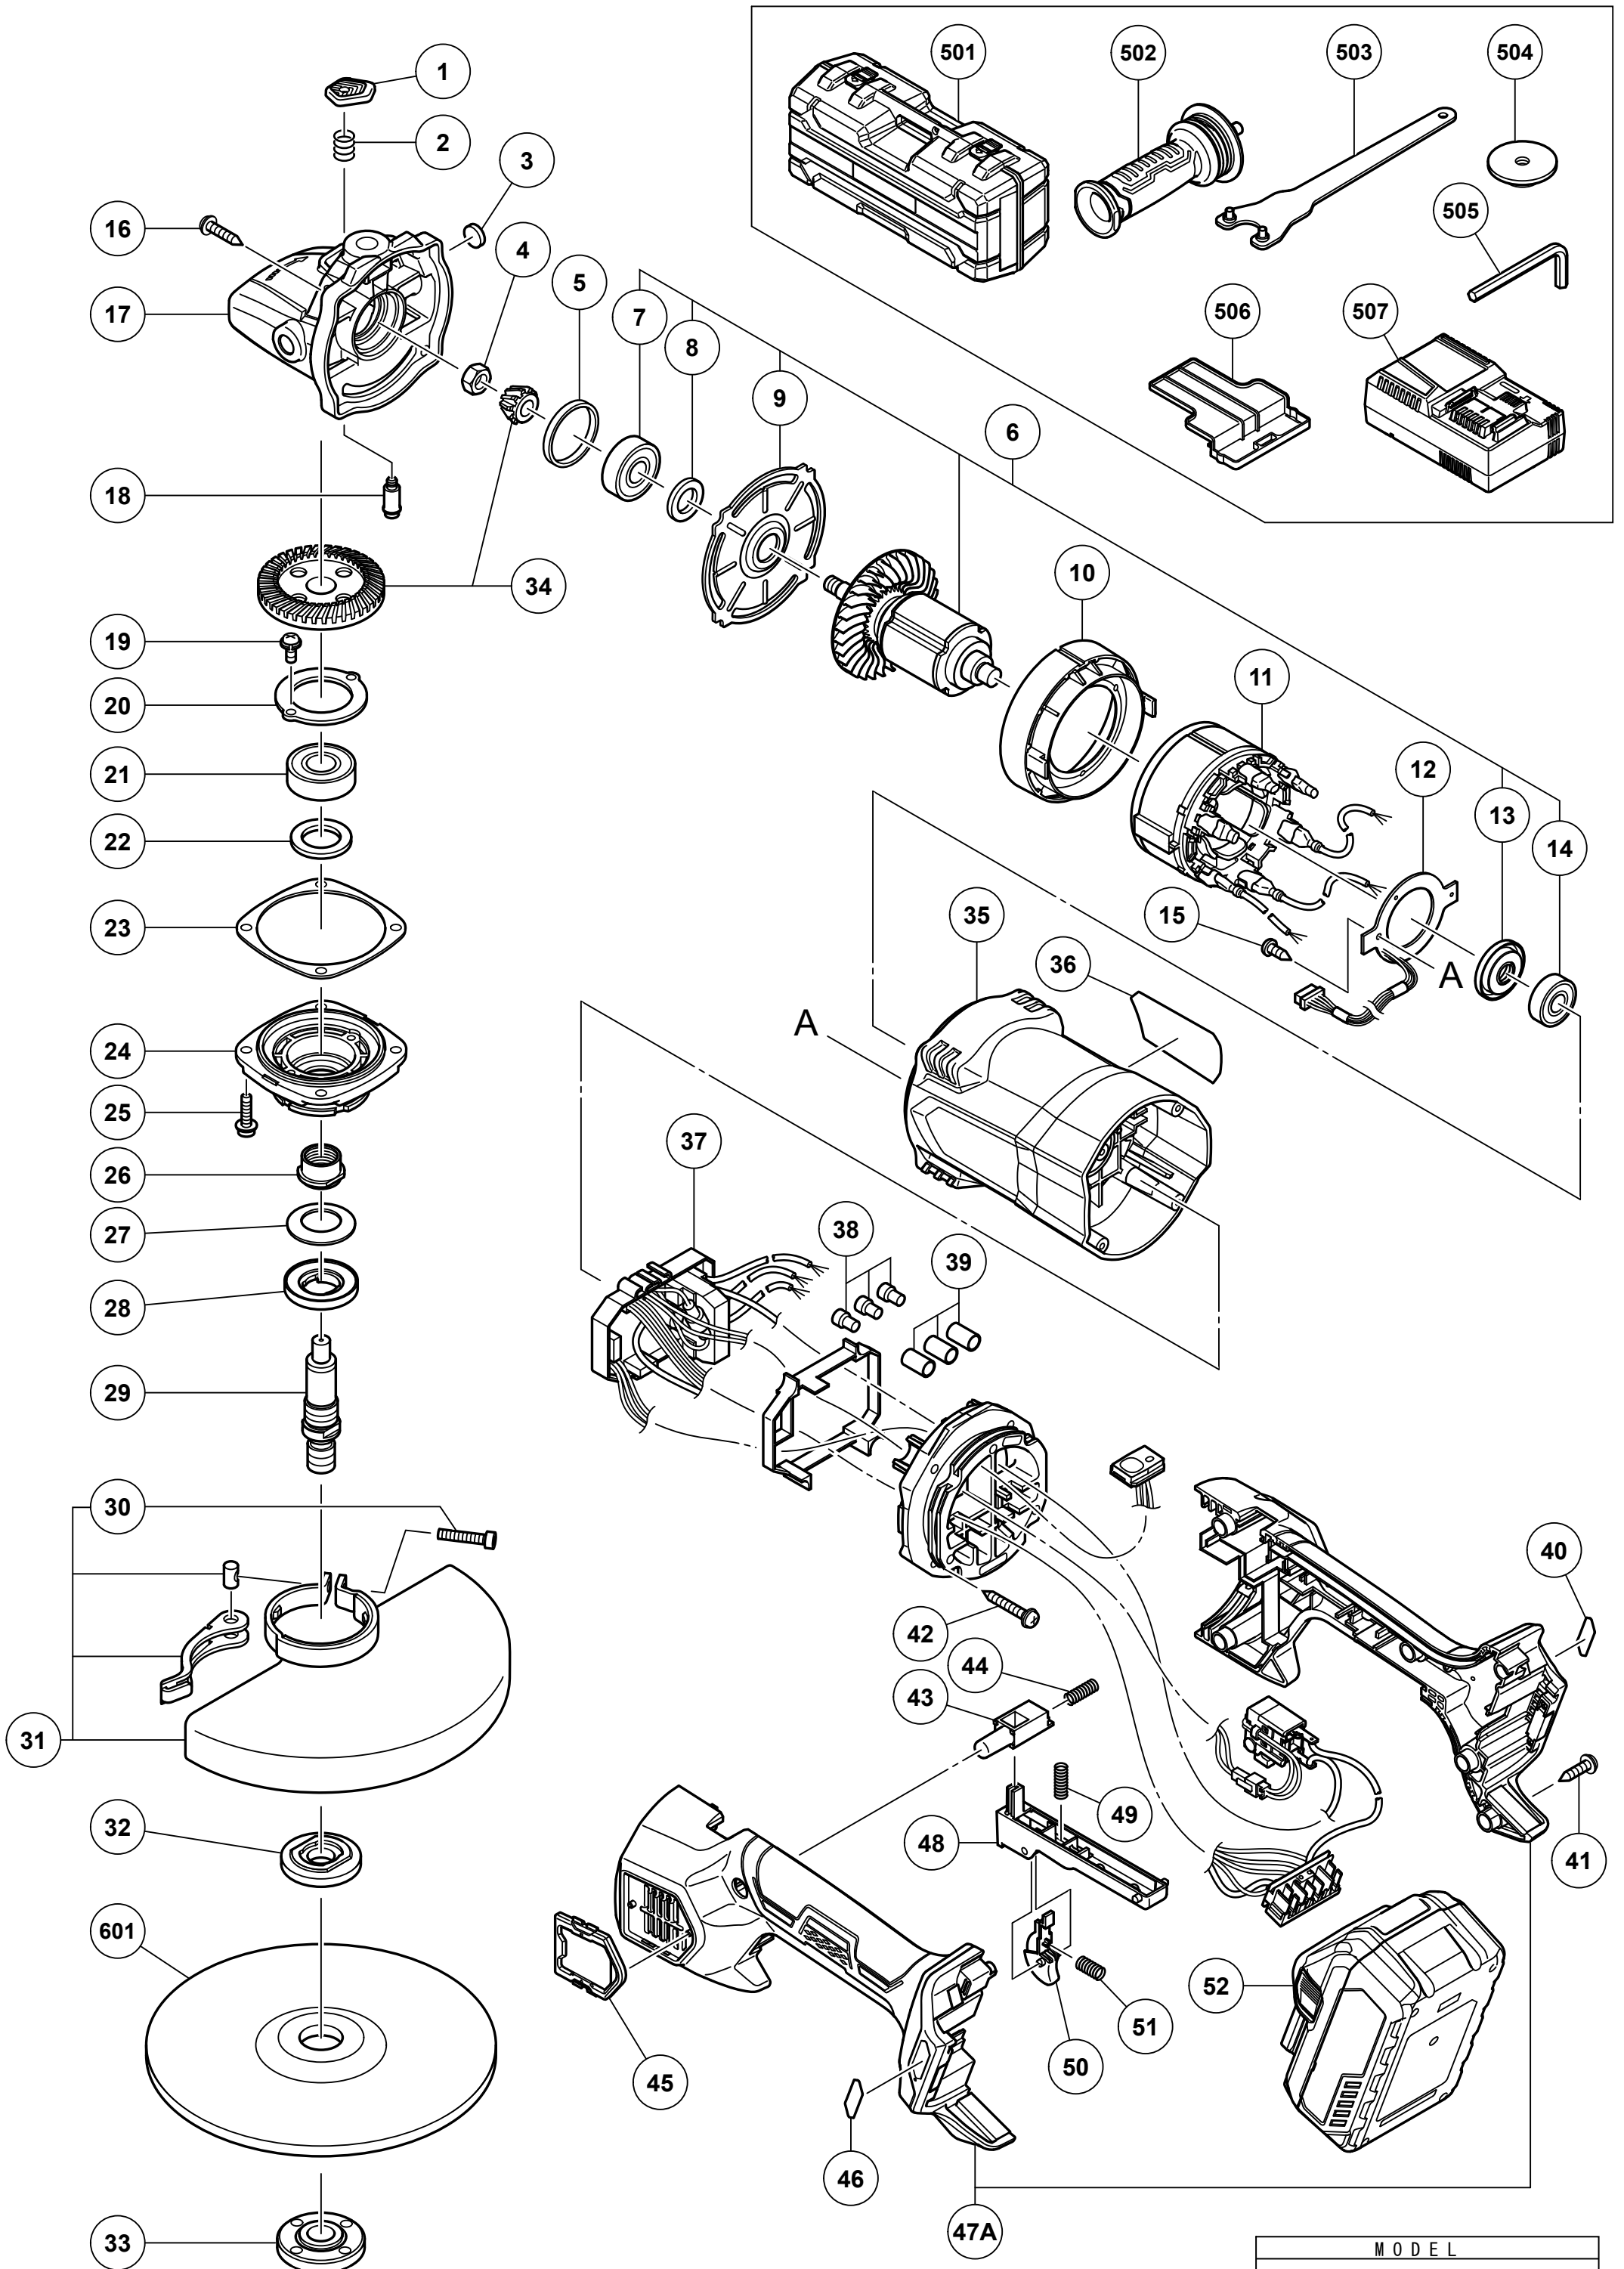

HIKOKI

CORDLESS DISC GRINDER

Item No.	Code No.	Description	No. Used	Remarks
1	337641	PUSHING BUTTON	1	
2	320219	SPRING	1	
3	315049	FELT WASHER	1	
4	949568	LOCK NUT M8 (10 PCS.)	1	
5	373942	RUBBER RING	1	
6	361098	ROTOR (A) ASS'Y	1	INCLUD.7-9,13,14
7	6201VV	BALL BEARING 6201VV	1	
8	373928	FELT PACKING (A)	1	
9	373927	BEARING HOLDER	1	
10	373943	FAN GUIDE	1	
11	341013	STATOR	1	
12	374376	SENSOR PCB (A)	1	
13	373929	DUST SEAL	1	
14	6000VV	BALL BEARING 6000VVCMP2L	1	
15	306945	TAPPING SCREW D3X10	1	
16	305558	TAPPING SCREW (W/FLANGE) D5X25 (BLACK)	4	
17	373935	GEAR COVER ASS'Y	1	INCLUD.1-3,18
18	374367	LOCK PIN	1	
19	987201	SEAL LOCK SCREW (W/SP. WASHER) M4X10	2	
20	373939	BEARING COVER	1	
21	6202VV	BALL BEARING 6202VVCMP2L	1	
22	373938	FELT PACKING (B)	1	
23	374372	SEAL PLATE	1	
24	373937	PACKING GLAND	1	
25	998485	HEX. SOCKET HD. BOLT (W/FLANGE) M5X14	4	
26	374604	SLEEVE	1	
27	374370	BELLEVILLE SPRING	1	
28	374369	SUPPORT BODY (C)	1	
29	374605	SPINDLE	1	
30	949662	HEX. SOCKET HD. BOLT M5X25 (10 PCS.)	1	
31	376505	WHEEL GUARD ASS'Y	1	INCLUD.30
32	376501	WHEEL WASHER (G)	1	
33	373779	WHEEL NUT M14X2	1	
34	373940	GEAR AND PINION SET	1	
35	374312	HOUSING	1	
36		NAME PLATE	1	
37	374457	HOLDER WIRING SET	1	
38	959141	CONNECTOR 50092 (10 PCS.)	3	
39	374969	SUMI TUBE	3	
40	373914	MV LABEL (B)	1	
41	305812	TAPPING SCREW (W/FLANGE) D4X16 (BLACK)	6	
42	305490	TAPPING SCREW (W/FLANGE) D4X30 (BLACK)	4	
43	374295	KNOB	1	
44	374300	SPRING (C)	1	
45	373936	FILTER	2	
46	373913	MV LABEL (A)	1	
47A	377224	HANDLE (A).(B) SET	1	
48	374454	TRIGGER	1	
49	374606	SPRING (D)	1	
50	375610	LEVER	1	
51	374299	SPRING (B)	1	
52		BATTERY BSL 36B18 (TPE)	2	
				INCLUD.506

* ALTERNATIVE PARTS

MODEL
G3618DA