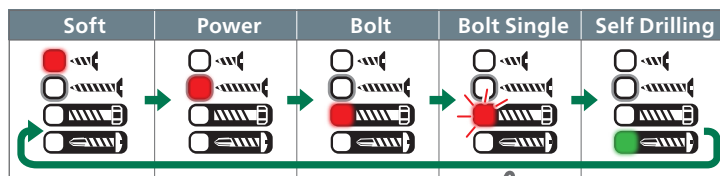

5 Tightening modes for various applications

NEW Bolt Modes

Bolt single mode is used when more care is required when tightening bolts & nuts on lighter materials such as fences and furniture. When pulling the trigger in bolt single mode, the driver will automatically stop after applying a number of impacts.

HiKOKI

HIGH PERFORMANCE POWER TOOLS