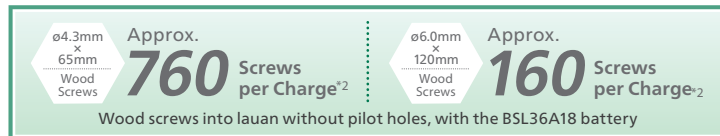

Compact and Lightweight

WH36DC is more compact yet as powerful as the WH36DB which make it easy to use and ideal for confined spaces.

High torque and high speeds help you get the job done quickly

The speed of previous model, WH36DB, is indexed as 100.

5 Tightening modes for various applications

NEW Bolt Modes

Bolt single mode is used when more care is required when tightening bolts & nuts on lighter materials such as fences and furniture. When pulling the trigger in bolt single mode, the driver will automatically stop after applying a number of impacts.

HiKOKI

HIGH PERFORMANCE POWER TOOLS

Triple LED lights for superior visibility

Three LED lights illuminate a wide area without shadows getting in the way.

Specifications

Model		WH 36DC
Capacity	Small Screw	4 - 10mm
	Ordinary Bolt	5 - 18mm
	High Tension Bolt	5 - 14mm
	Self Drilling Screw	$\varnothing 3.5 - \varnothing 6\text{mm}$
Drive		6.35mm
Max. Tightening Torque*3		215Nm
Battery Voltage		36V
No Load Speed	Soft Mode	0 - 900/min
	Power Mode	0 - 3,400/min
	Bolt Mode	0 - 2,900/min
	Bolt Single Mode	0 - 2,900/min
Impact Rate	Self Drilling Screw Mode	0 - 3,700/min
	Soft Mode	0 - 2,000/min
	Power Mode	0 - 4,100/min
	Bolt Mode	0 - 4,100/min
Overall Head Length	Bolt Single Mode	0 - 4,100/min
	Self Drilling Screw Mode	0 - 2,200/min
Weight*4		1.6kg (with BSL36A18)
Kit includes:		2 Batteries (BSL36A18), Charger (UC18YSL3), Hook, Battery Cover, Carrying Case

*1. As of January 2022, among 36V cordless impact drivers made by leading power tool manufacturers. (Survey by Koki Holdings)

*2. The values shown are for reference purposes and may vary according to the workpiece materials and other operating conditions.