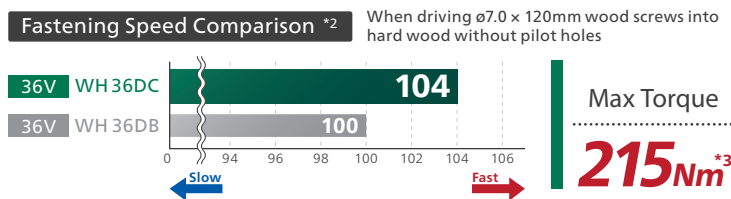

High torque and high speeds help you get the job done quickly

The speed of previous model, WH36DB, is indexed as 100.