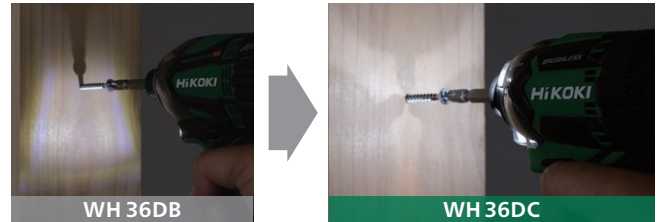

Triple LED lights for superior visibility

Three LED lights illuminate a wide area without shadows getting in the way.

Specifications

Model		WH 36DC
Capacity	Small Screw	4 - 10mm
	Ordinary Bolt	5 - 18mm
	High Tension Bolt	5 - 14mm
	Self Drilling Screw	$\varnothing 3.5 - \varnothing 6\text{mm}$
Drive		6.35mm
Max. Tightening Torque*3		215Nm
Battery Voltage		36V
No Load Speed	Soft Mode	0 - 900/min
	Power Mode	0 - 3,400/min
	Bolt Mode	0 - 2,900/min
	Bolt Single Mode	0 - 2,900/min
Impact Rate	Self Drilling Screw Mode	0 - 3,700/min
	Soft Mode	0 - 2,000/min
	Power Mode	0 - 4,100/min
	Bolt Mode	0 - 4,100/min
Overall Head Length	Bolt Single Mode	0 - 4,100/min
	Self Drilling Screw Mode	0 - 2,200/min
Weight*4		1.6kg (with BSL36A18)
Kit includes:		2 Batteries (BSL36A18), Charger (UC18YSL3), Hook, Battery Cover, Carrying Case

*1. As of January 2022, among 36V cordless impact drivers made by leading power tool manufacturers. (Survey by Koki Holdings)

*2. The values shown are for reference purposes and may vary according to the workpiece materials and other operating conditions.

*3. When tightening an M16 high-tension bolt (Grade 10.9) for three seconds with the socket adapter and the hexagon socket (40mm in overall length) attached.

*4. Weight: according to EPTA-Procedure 01/2014.

HiKOKI

HIKOKI POWER TOOLS AUSTRALIA PTY. LTD.
ABN 27 072 677 153

Unit 1, 10 Boden Road, Seven Hills NSW 2147
Telephone: (02) 8887 8100

Follow us on our socials and never miss out on HiKOKI news

hikokipowertools.com.au

6 YEAR
POWER TOOLS
WARRANTY*