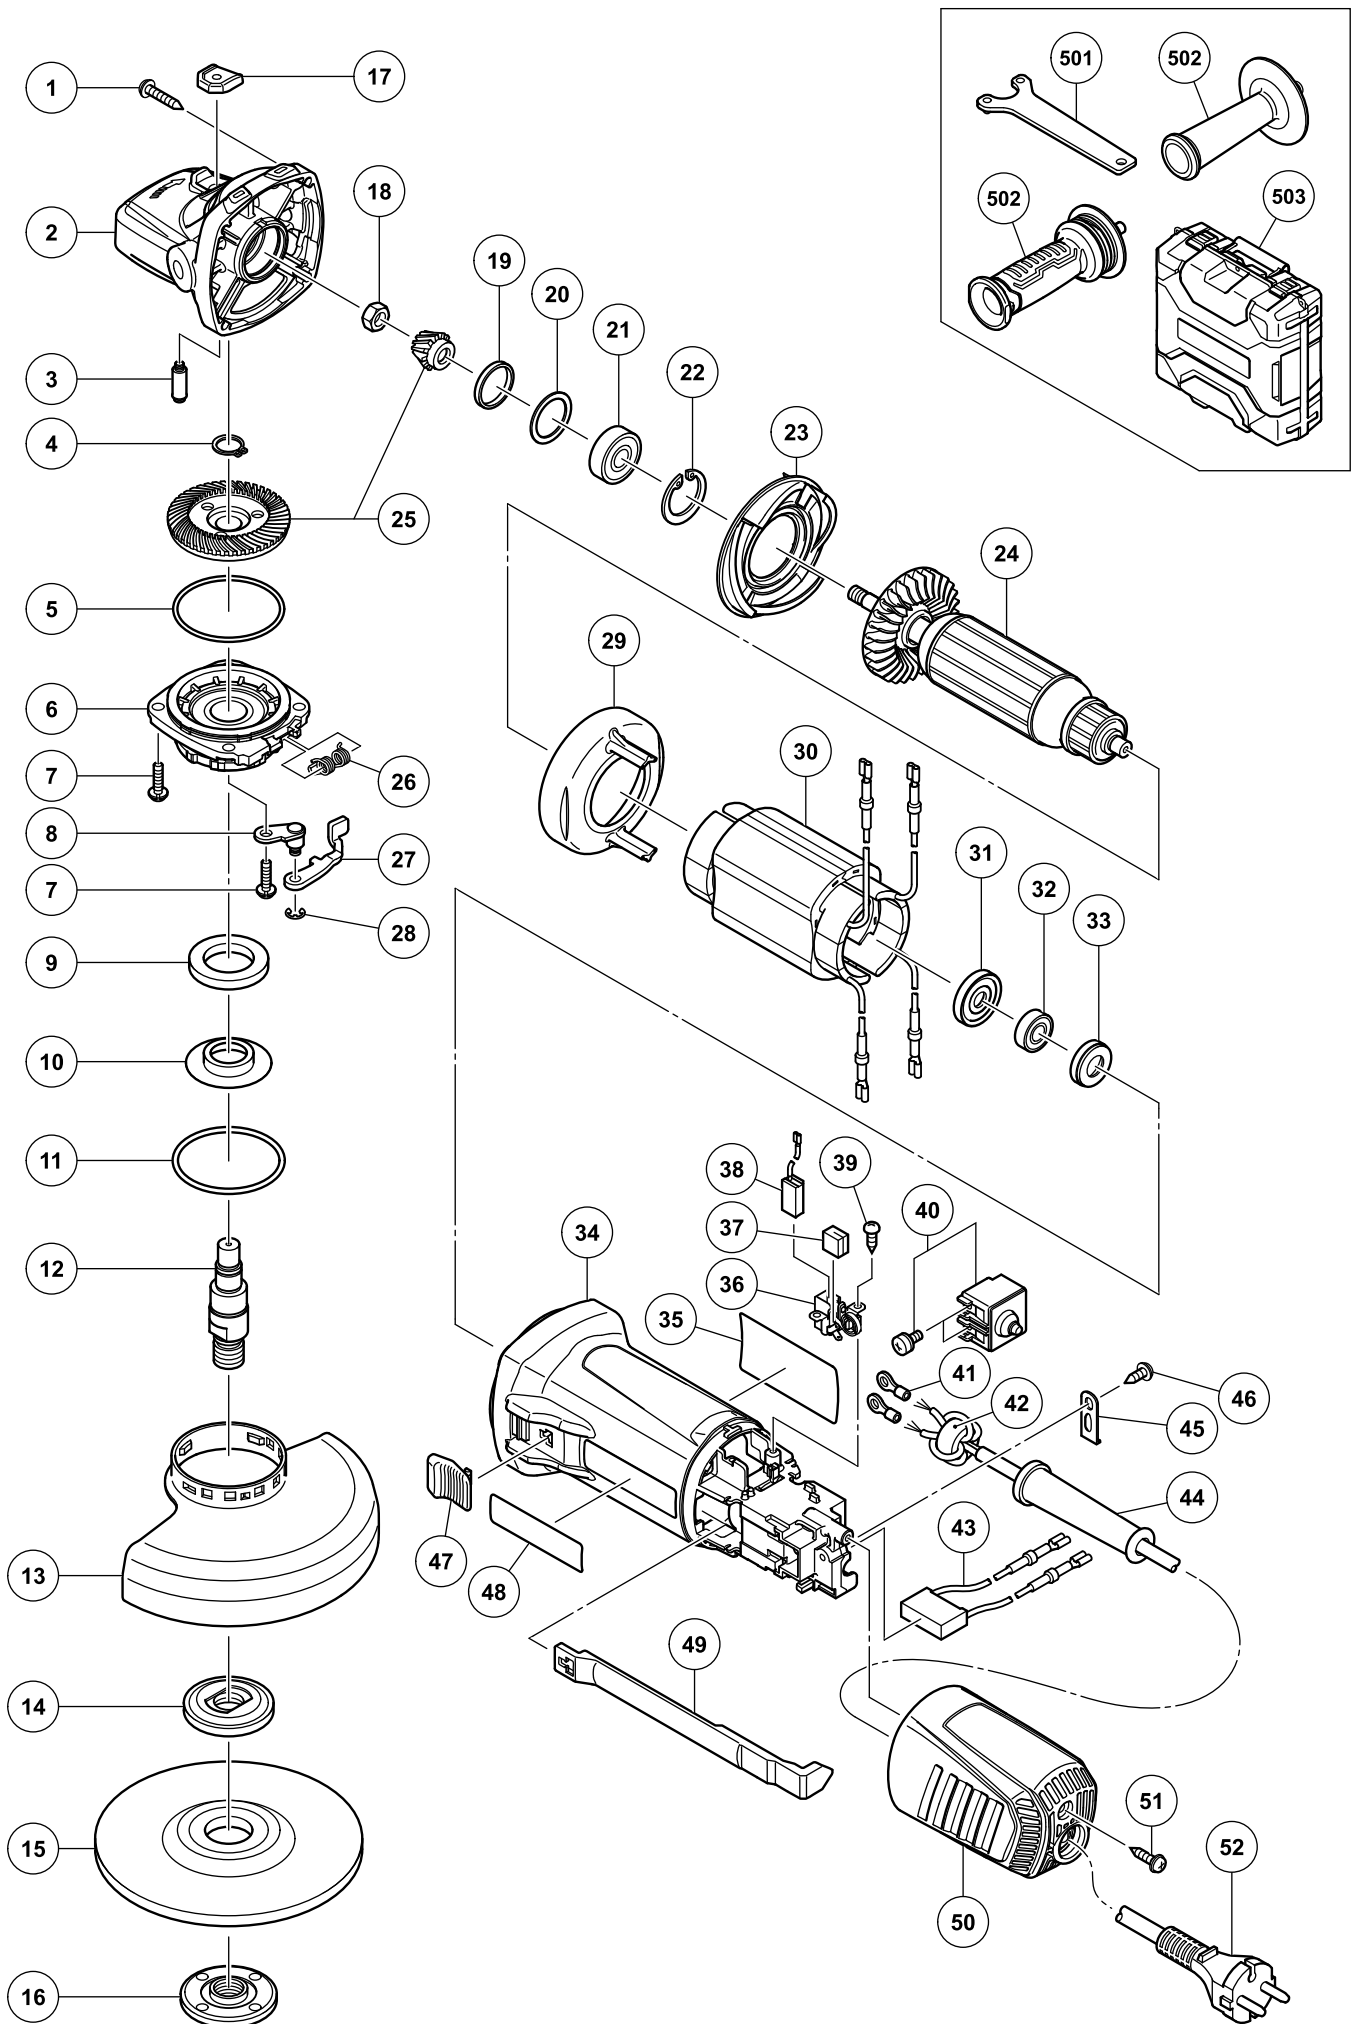

## DISC GRINDER G13SB4

Item No.	Code No.	Description	No. Used	Remarks
1	307028	TAPPING SCREW (W/FLANGE) D4X25 (BLACK)	4	
2	375889	GEAR COVER	1	
3	301943	LOCK PIN	1	
4	939542	RETAINING RING FOR D12 SHAFT (10 PCS.)	1	
5	375899	O-RING	1	
6	375887	PACKING GLAND	1	
7	376226	SEAL LOCK SCREW (W/SP. WASHER) M4X14	4	
8	375894	LEVER HOLDER	1	
9	376227	FELT PACKING	1	
10	376228	FRINGER	1	
11	375900	O-RING	1	
12	375895	SPINDLE	1	
13	375904	WHEEL GUARD	1	
14	376067	WHEEL WASHER	1	
15	316822	D. C. WHEELS 125MM A36Q (25 PCS.)	1	
16	339579	WHEEL NUT M14	1	
17	336535	PUSHING BUTTON	1	
18	301941	SPECIAL NUT M7	1	
19	308543	SEAL RING (A)	1	
20	980866	WASHER (C)	1	
21	629VVM	BALL BEARING 629VV	1	
22	939554	RETAINING RING FOR D26 HOLE (10 PCS.)	1	
23	336542	DIFFUSER	1	
*24	361131E	ARMATURE 230V	1	
*24	361131F	ARMATURE 240V	1	
25	375888	GEAR AND PINION SET	1	
26	376229	SPRING	1	
27	375892	LEVER	1	
28	6685336	RETAINING RING D4	1	
29	336530	FAN GUIDE	1	
30	341070F	STATOR 230V-240V	1	
31	336536	DUST SEAL	1	
32	336871	BALL BEARING 698SS	1	
33	309929	RUBBER BUSHING	1	
34	375878	HOUSING	1	
35		NAME PLATE	1	
36	336537	BRUSH HOLDER	2	
37	336872	CUSHION SPONGE	2	
38	999088	CARBON BRUSH (1 PAIR)	2	
39	328210	TAPPING SCREW D3X8	4	
*40	376232	PUSHING BUTTON SWITCH	1	
*40	376230	PUSHING BUTTON SWITCH	1	FOR GBR, EUROPE (S)
41	980063	TERMINAL	2	
42	334379	FERRITE CORE	1	
43	375898	NOISE SUPPRESSOR	1	
44	953327	CORD ARMOR D8.8	1	
45	937631	CORD CLIP	1	
46	305720	TAPPING SCREW (W/FLANGE) D4X12	1	
47	314428	SLIDE KNOB	1	
48		BRAND LABEL	1	
49	375882	SLIDE BAR	1	
50	370047	TAIL COVER	1	
51	301653	TAPPING SCREW (W/FLANGE) D4X20 (BLACK)	1	

\* ALTERNATIVE PARTS

MODEL  
G13SB4