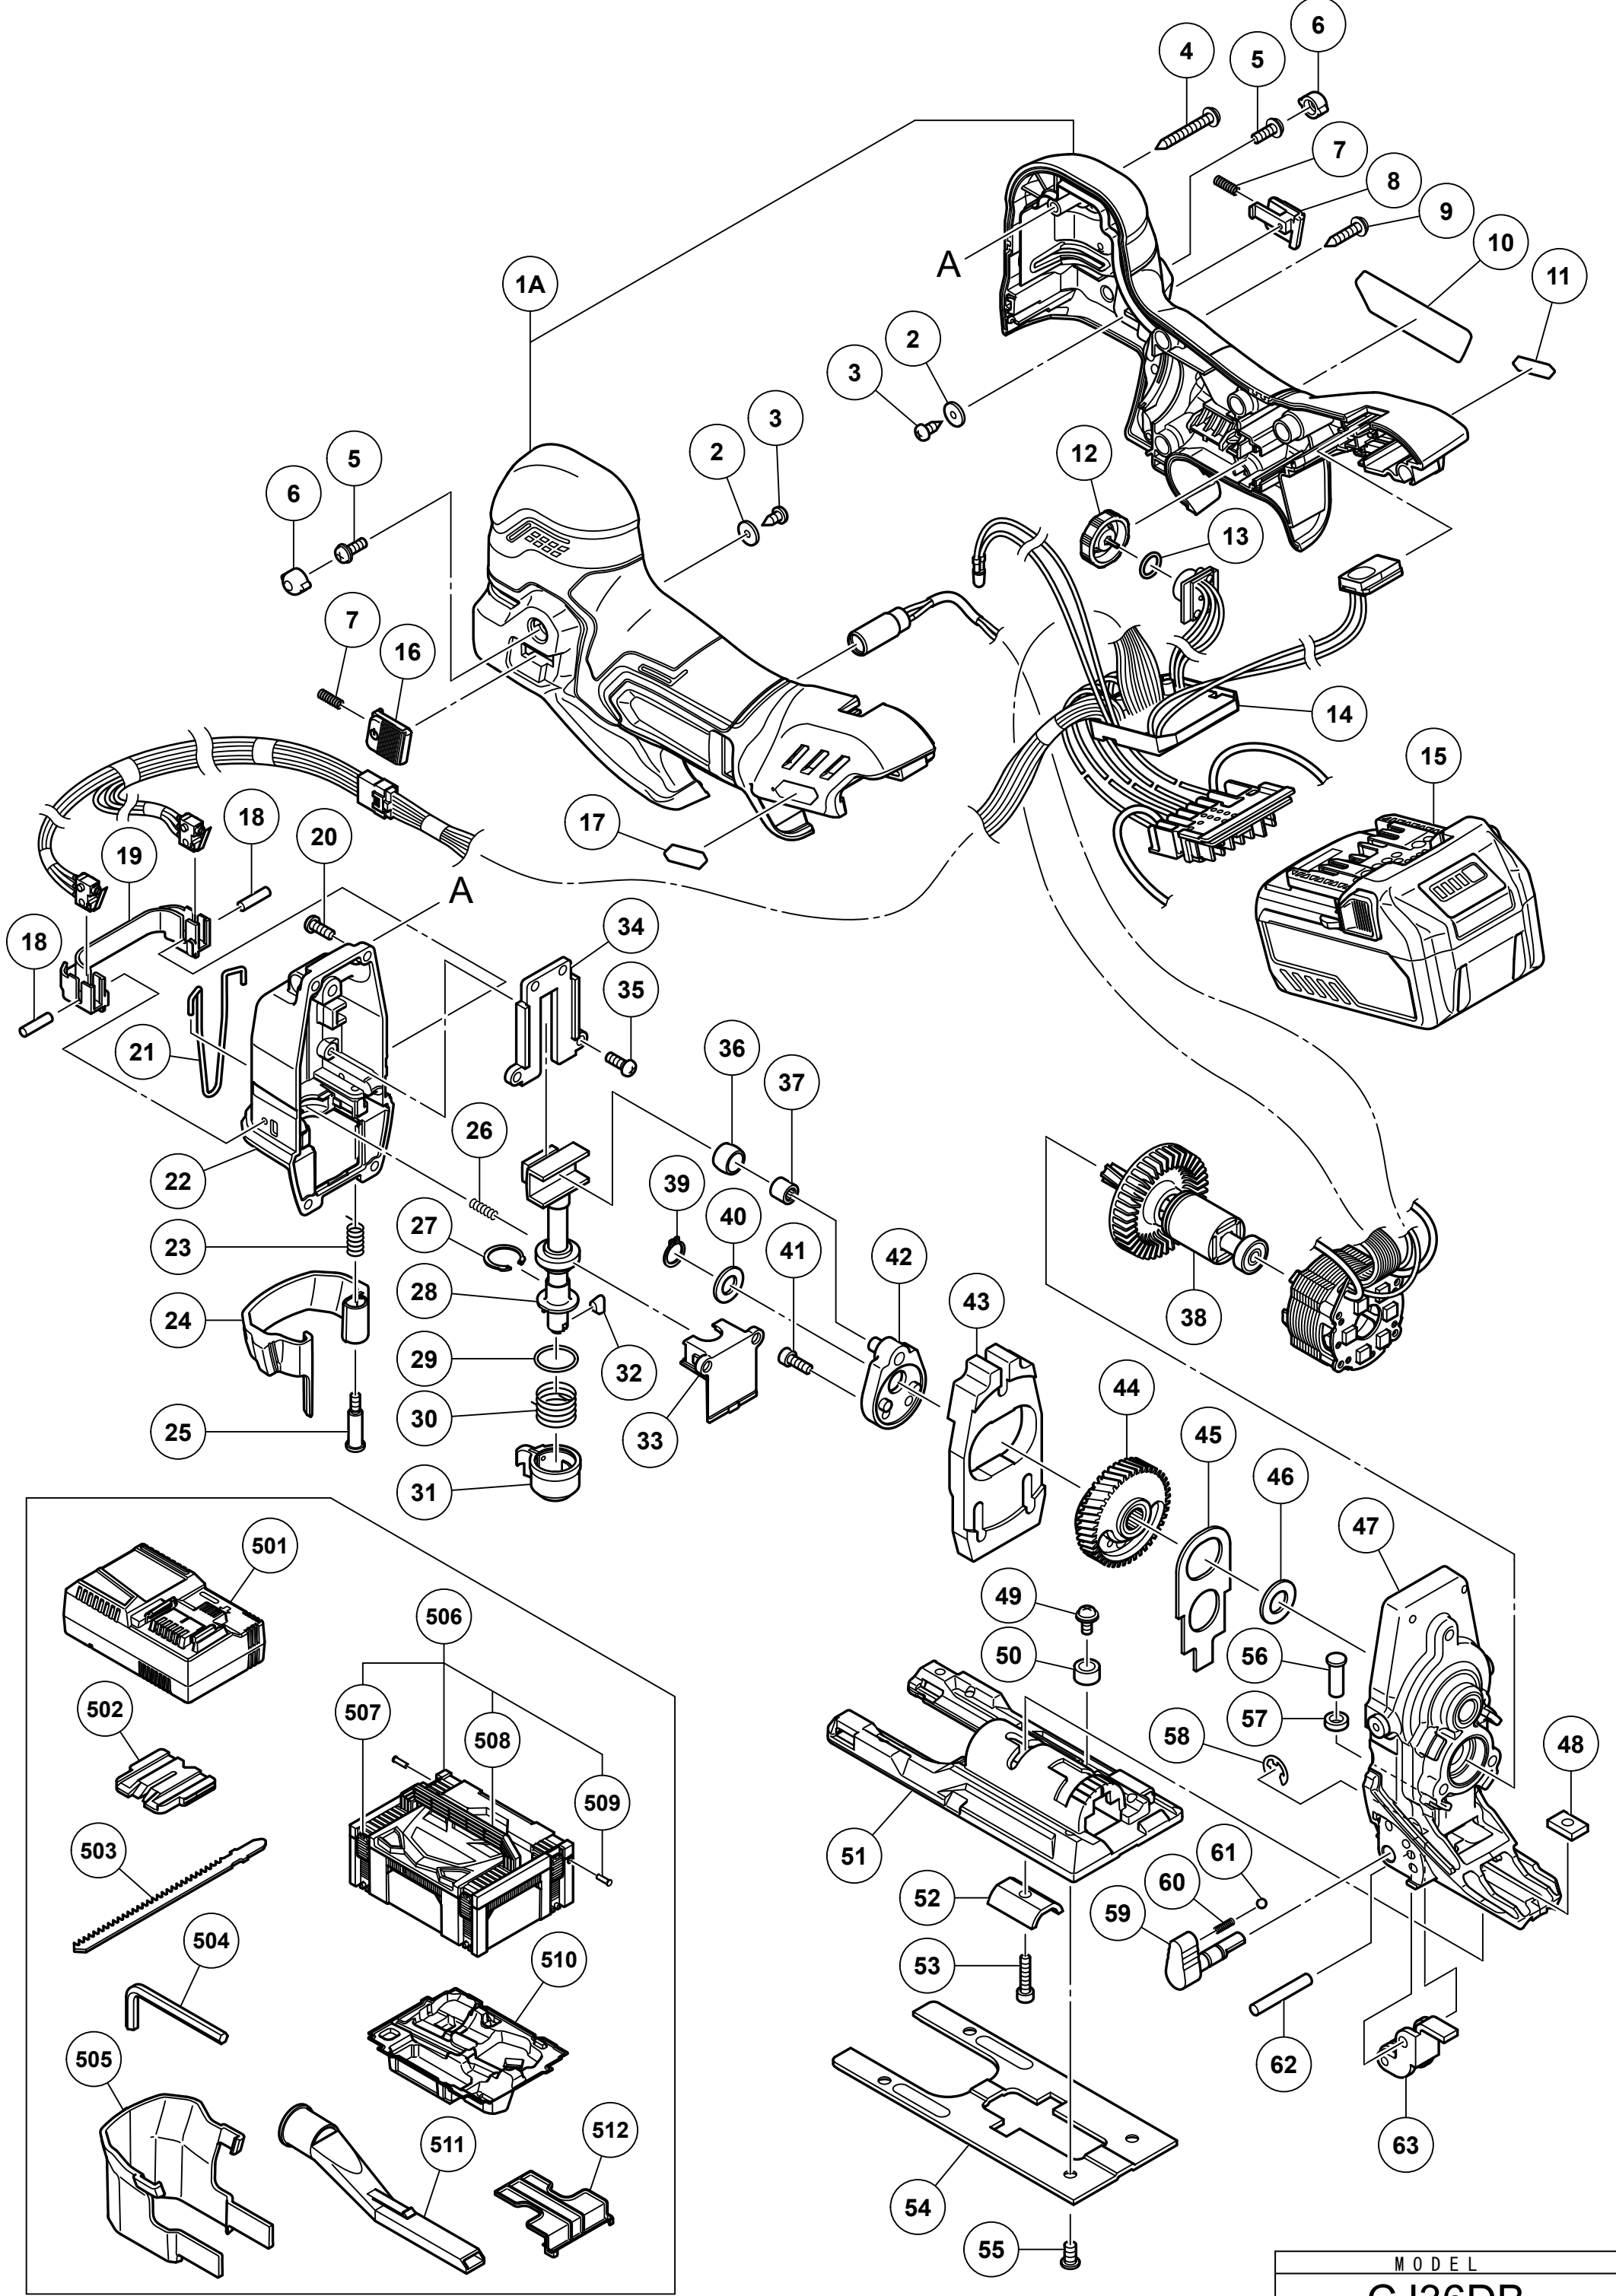

HIKOKI

CORDLESS JIG SAW CJ36DB

Item No.	Code No.	Description	No. Used	Remarks
55	321996	SPECIAL BOLT	4	
56	339019	ORBITAL PIN	1	
57	305740	FELT	1	
58	673489	RETAINING RING (E-TYPE) FOR D5 SHAFT	1	
59	338992	CHANGE KNOB	1	
60	982454	SPRING (C)	1	
61	335297	STEEL BALL 5/32 (10 PCS.)	1	
62	338990	NEEDLE ROLLER	1	
63	339297	ROLLER HOLDER	1	
		STANDARD ACCESSORIES		
502	338997	SPLINTER GUARD	1	
503	879357	JIG SAW BLADES NO.41 (5 PCS.)	1	
504	944458	HEX. BAR WRENCH 4MM	1	
505	338996	CHIP COVER	1	
506	336471	CASE ASS'Y (STACKABLE 2)	1	INCLUD.507-509
507	336472	LATCH	4	
508	336473	HANDLE	1	
509	336474	HINGE	2	
510	375869	INNER TRAY	1	
		OPTIONAL ACCESSORIES		
601	325149	GREASE (MOLUB-ALLOY NO.777-1) 75G	1	
602	309922	GREASE (ATTOLUB MS NO.2) 500G	1	
603	930035	GREASE (SEP-3A) (100G)	1	
604	321593	GUIDE	1	
*605	370492	DUST COLLECTOR	1	FOR AUS,NZL
606	339018	SUB BASE	1	
607	963400	JIG SAW BLADES NO.97 FOR STAINLESS(5PCS)	1	
608	879336	JIG SAW BLADES NO.11 (5 PCS.)	1	
609	879337	JIG SAW BLADES NO.12 (5 PCS.)	1	
610	879338	JIG SAW BLADES NO.15 (5 PCS.)	1	
611	879339	JIG SAW BLADES NO.16 (5 PCS.)	1	
612	879340	JIG SAW BLADES NO.21 (5 PCS.)	1	
613	879341	JIG SAW BLADES NO.22 (5 PCS.)	1	
614	321878	JIG SAW BLADES (LONG) 185L (3PCS.)	1	

* ALTERNATIVE PARTS

MODEL
CJ36DB