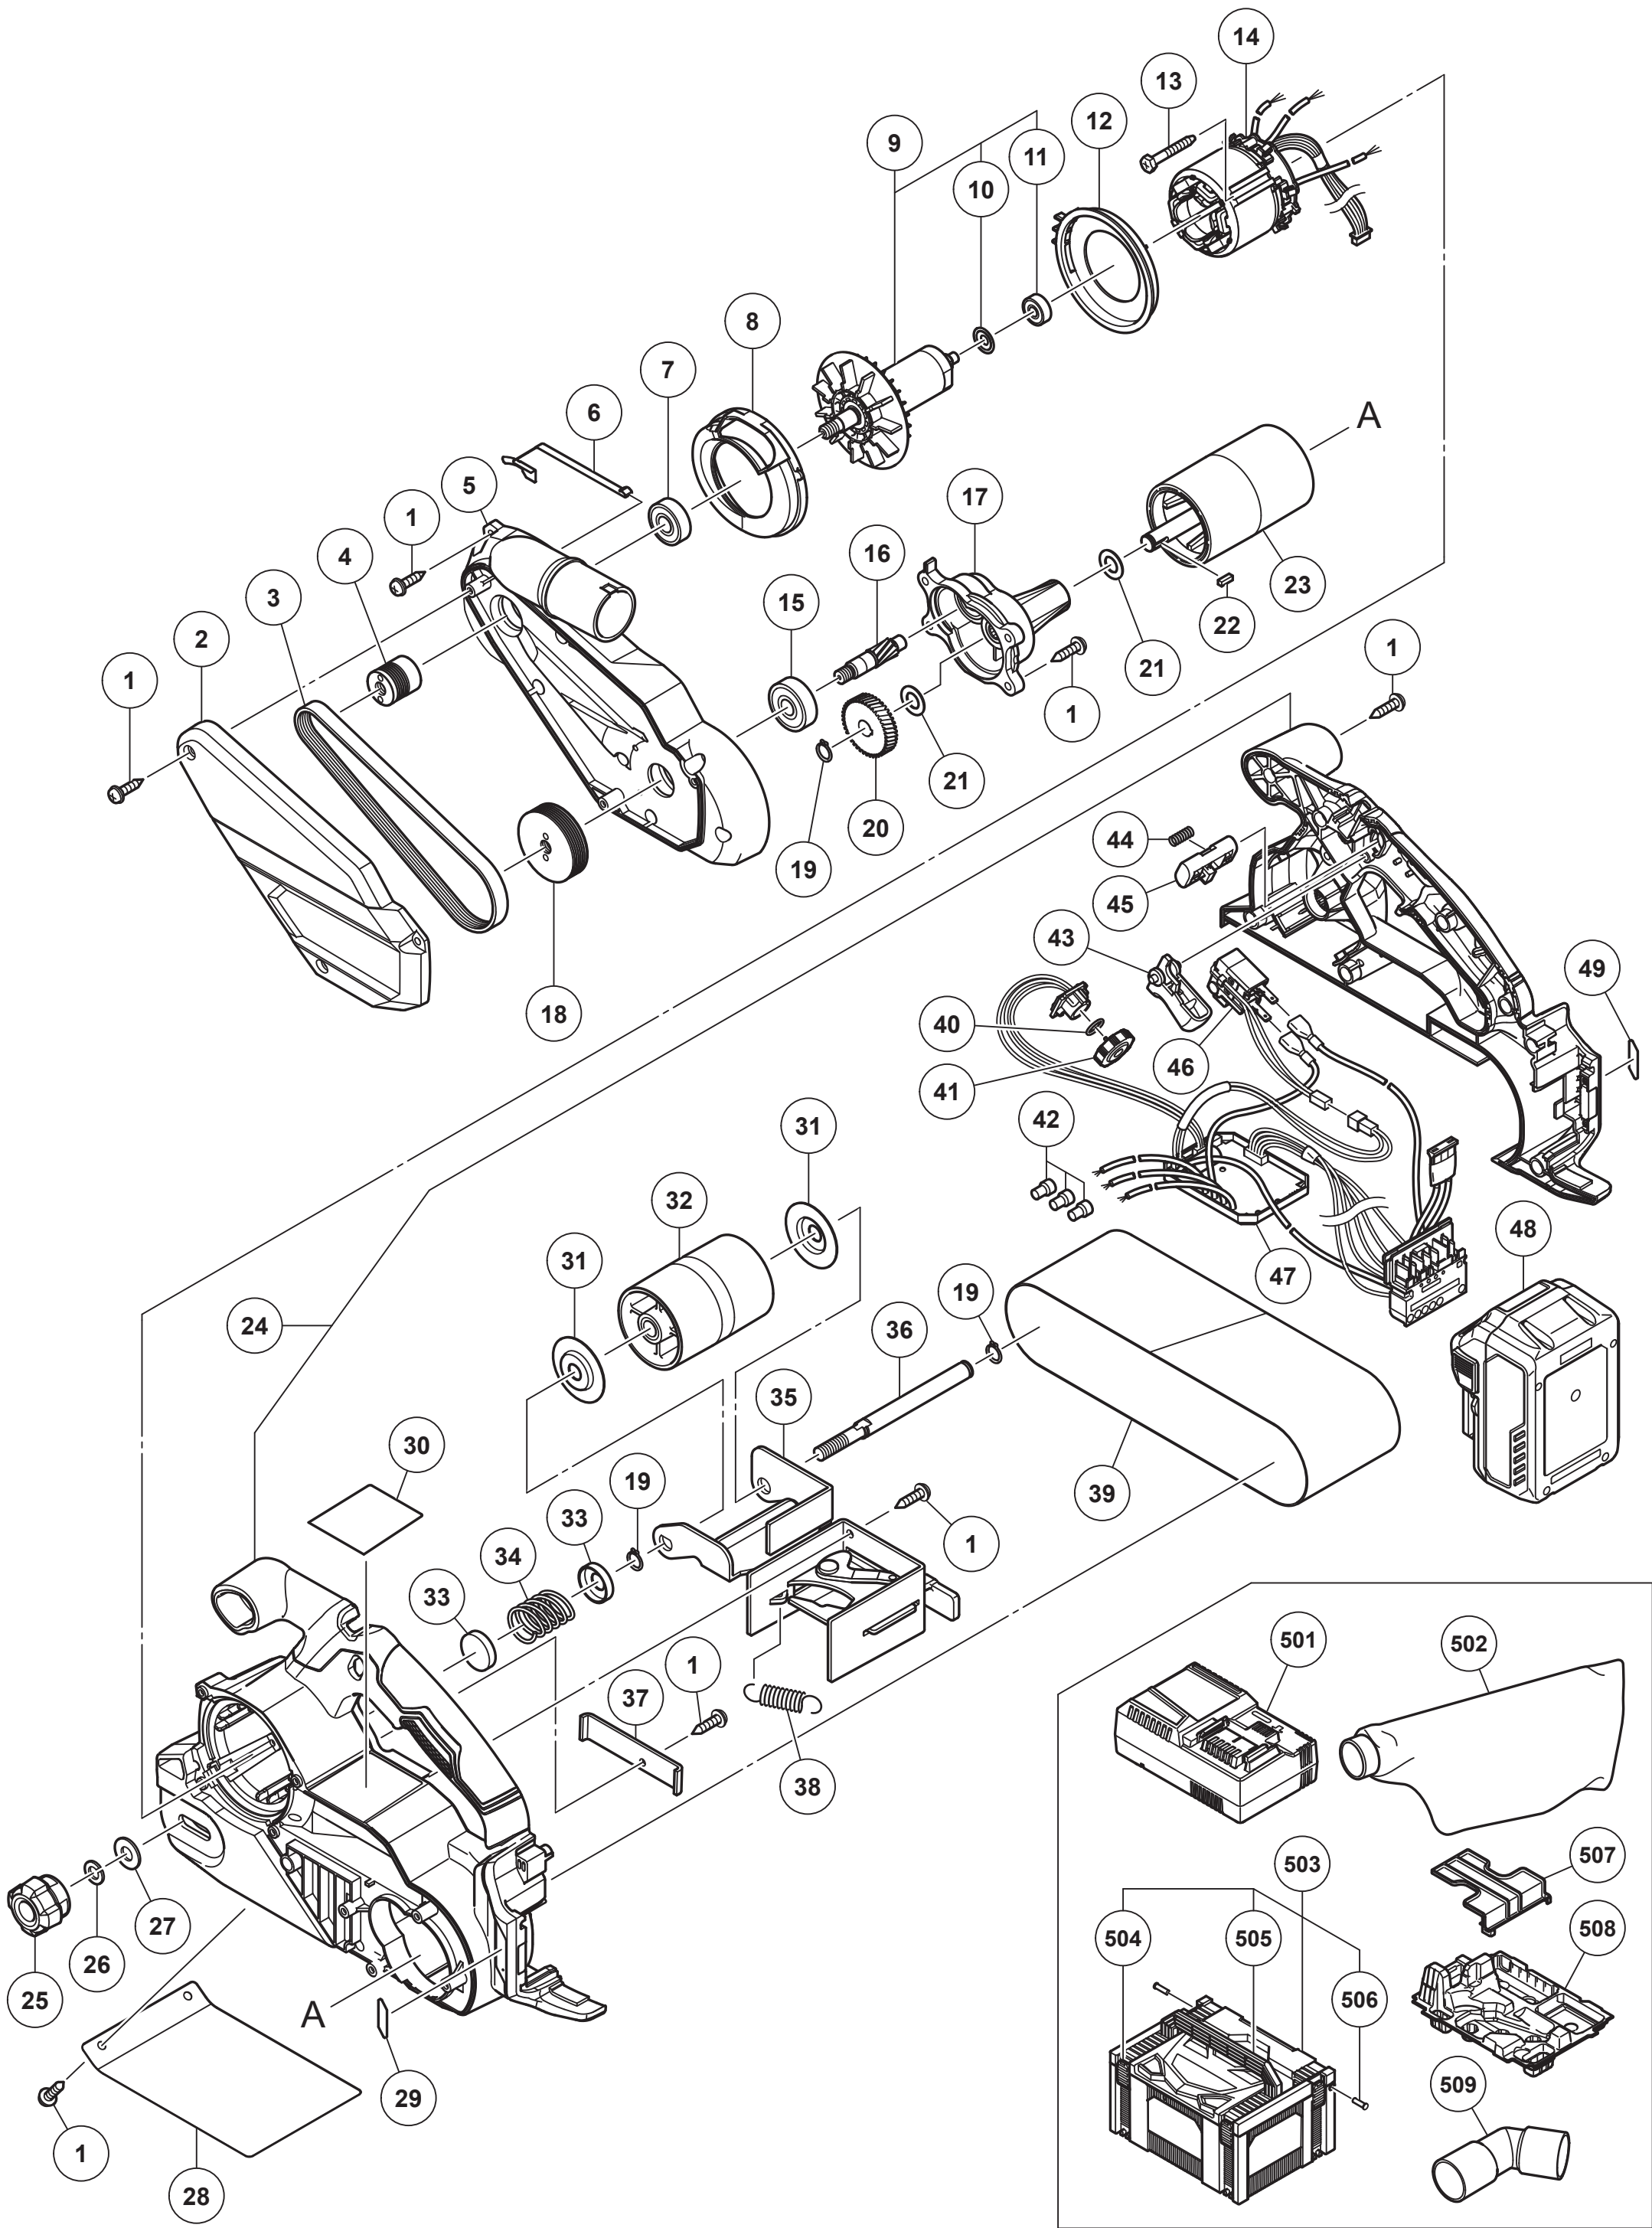

HIKOKI

CORDLESS OTHERS SB3608DA

Item No.	Code No.	Description	No. Used	Remarks
1	307811	TAPPING SCREW (W/FLANGE) D4X16 (BLACK)	29	
*2	379365	BELT COVER	1	
3	379371	BELT	1	
4	379372	PULLEY (A)	1	
5	379361	DUST COVER	1	
6	379377	DUST PLATE	1	
7	6000VV	BALL BEARING 6000VVCMP2L	1	
8	379362	DUST GUIDE	1	
9	361184	ROTOR ASS'Y	1	INCLUD. 10, 11
10	377322	DUST WASHER	1	
11	606ZM	BALL BEARING 606VV	1	
12	379363	FAN GUIDE	1	
13	981824	HEX. HD. TAPPING SCREW D4X45	2	
14	341134	STATOR SENSOR PCB	1	
15	333946	BALL BEARING 6200VVC	1	
16	379374	PINION	1	
17	379375	GEAR CASE	1	
18	379373	PULLEY (B)	1	
19	939540	RETAINING RING FOR D10 SHAFT (10 PCS.)	3	
20	379376	GEAR	1	
21	335794	PISTON WASHER	2	
22	944109	FEATHER KEY 3X3X8	1	
23	379380	DRIVE PULLEY	1	
*24	379360	HOUSING (A).(B) SET	1	
25	379369	KNOB NUT	1	
26	949457	SPRING WASHER M8 (10 PCS.)	1	
27	323212	BOLT WASHER M8 (BLACK)	1	
28	327751	SHOE PLATE	1	
29	379349	MV LABEL (A) (2)	1	
30		NAME PLATE	1	
31	953184	WASHER (B)	2	
32	379367	IDLE PULLEY	1	
33	953161	WASHER	2	
34	995577	SPRING	1	
35	379379	BELT TENSIONER	1	
36	379368	SHAFT	1	
37	379370	STRIKING GUIDE	1	
38	953163	SPRING	1	
*39	939733	SANDING BELTS 76X533 WA80 (10 PCS.)	1	EXCEPT FOR USA, CAN
40	987105	O-RING (S-10)	1	
41	372109	DIAL	1	
42	959141	CONNECTOR 50092 (10 PCS.)	3	
43	338936	TRIGGER	1	
44	301631	SPRING (F)	1	
45	374780	KNOB	1	
46	371907	SWITCH	1	
47	379366	CONTROLLER	1	
49	379350	MV LABEL (B) (2)	1	
		STANDARD ACCESSORIES		
*502	379358	DUST BAG	1	
*509	379359	ELBOW	1	FOR EUROPE, GBR, AUS, NZL, USA, CAN
		OPTIONAL ACCESSORIES		
*601	939731	SANDING BELTS 76X533 WA40 (10 PCS.)	1	EXCEPT FOR USA, CAN

* ALTERNATIVE PARTS

MODEL
SB3608DA