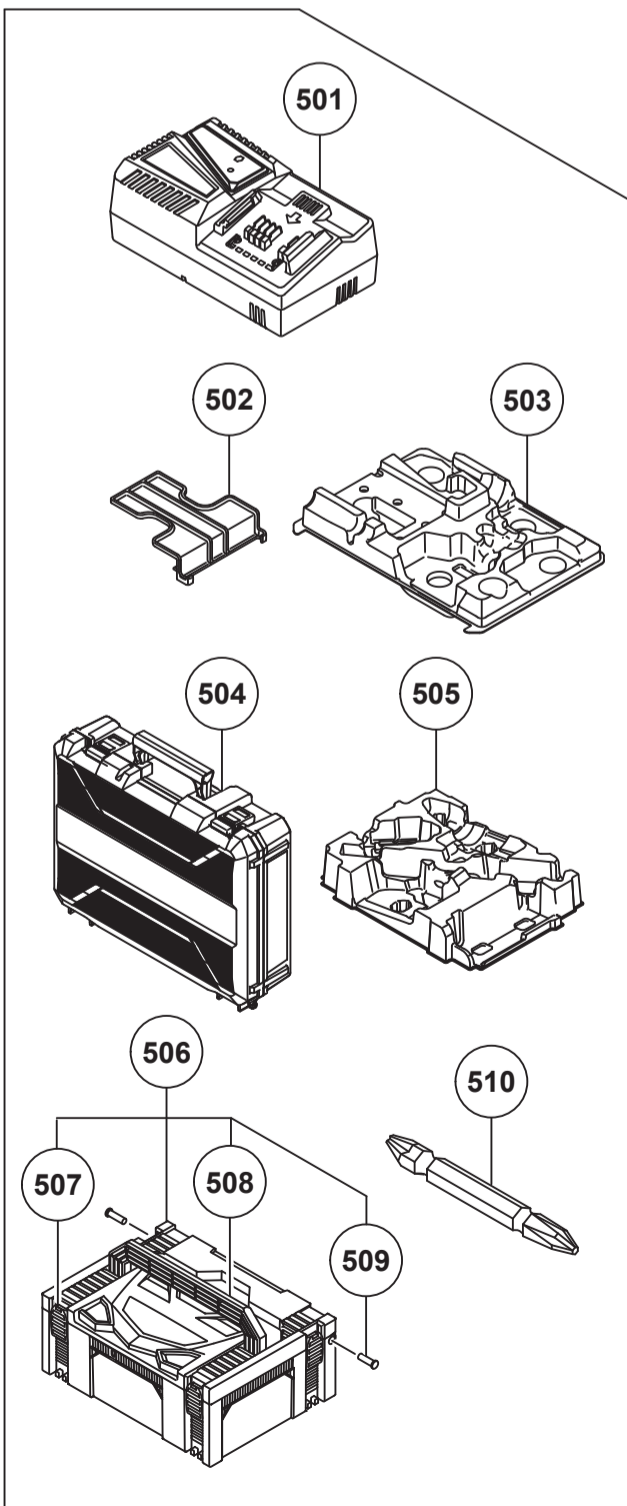

HIKOKI**CORDLESS IMPACT DRILL/COMBI DRILL DV18D**

Item No.	Code No.	Description	No. Used	Remarks
1	379124	HEXALOBULA SCREW (LEFT HAND) M6	1	
2	335961	DRILL CHUCK 13VLRU-N (W/O CHUCK WRENCH)	1	
3	379096	GEAR BOX ASS'Y	1	INCLUD.4-6,10-36
4	379102	CLUTCH DIAL (V)	1	
5	327146	CLICK SPRING	1	
6	379100	NUT COVER ASS'Y	1	INCLUD.7-9
7	379925	COVER	1	
8	379101	C-RING	1	
9	379114	NUT	1	
10	370607	SPRING	1	
11	370603	THRUST PLATE	1	
12	379099	SPINDLE	1	
13	327136	SPRING (C)	1	
14	339772	RATCHET (B)	1	
15	327147	WASHER (A)	1	
16	379098	SLIP BLOCK	2	
17	327133	STOPPER SPRING	2	
18	370608	SHIFT ARM	1	
19	379097	GEAR CASE	1	
20	379268	NEEDLE ROLLER (A) SET D2.2 (2 PCS.)	2	
21	328717	WASHER (B)	1	
22	370609	LOCK RING	1	
23	319744	ROLLER	4	
24	306936	STEEL BALL D5	6	
25	379116	RING GEAR	1	
26	379115	CARRIER	1	
27	379267	PLANET GEAR (C) SET (5 PCS.)	5	
28	379117	SHIFT DOG	1	
29	379119	SLIDE RING GEAR	1	
30	379118	PINION (C)	1	
31	379269	PLANET GEAR (B) SET (4 PCS.)	4	
32	379120	PINION (B)	1	
33	370614	PLANET GEAR (A) SET (4 PCS.)	4	
34	370604	FIRST RING GEAR	1	
35	379121	WASHER (B)	1	
36	379122	MOTOR SPACER	1	
37	341137	STATOR CONTROLLER ASS'Y	1	INCLUD.47,48
38	361190	ROTOR PINION ASS'Y	1	INCLUD.39
39	379110	MOTOR PINION	1	
40	379104	SHIFT KNOB	1	
41		NAME PLATE	1	
42	313687	TAPPING SCREW (W/FLANGE) D3X16 (BLACK)	11	
43	379108	TAIL COVER	1	
44	373041	REAR BUMPER	2	
45	339768	PUSHING BUTTON	1	
46	379106	HOUSING (A).(B) SET	1	
47	379109	DC-SPEED CONTROL SWITCH	1	
48	339769	BATTERY TERMINAL	1	
49	379397	HOOK ASS'Y	1	INCLUD.50,51
50	337357	TRUSS HD. SCREW M4 (BLACK)	1	
51	372229	HOOK	1	
52	306952	STRAP (BLACK)	1	
		STANDARD ACCESSORIES		

* ALTERNATIVE PARTS

CORDLESS IMPACT DRILL/COMBI DRILL DV18D

Item No.	Code No.	Description	No. Used	Remarks
510	983006	+ DRIVER BIT NO.2 65L	1	

* ALTERNATIVE PARTS

MODEL
DV18DE