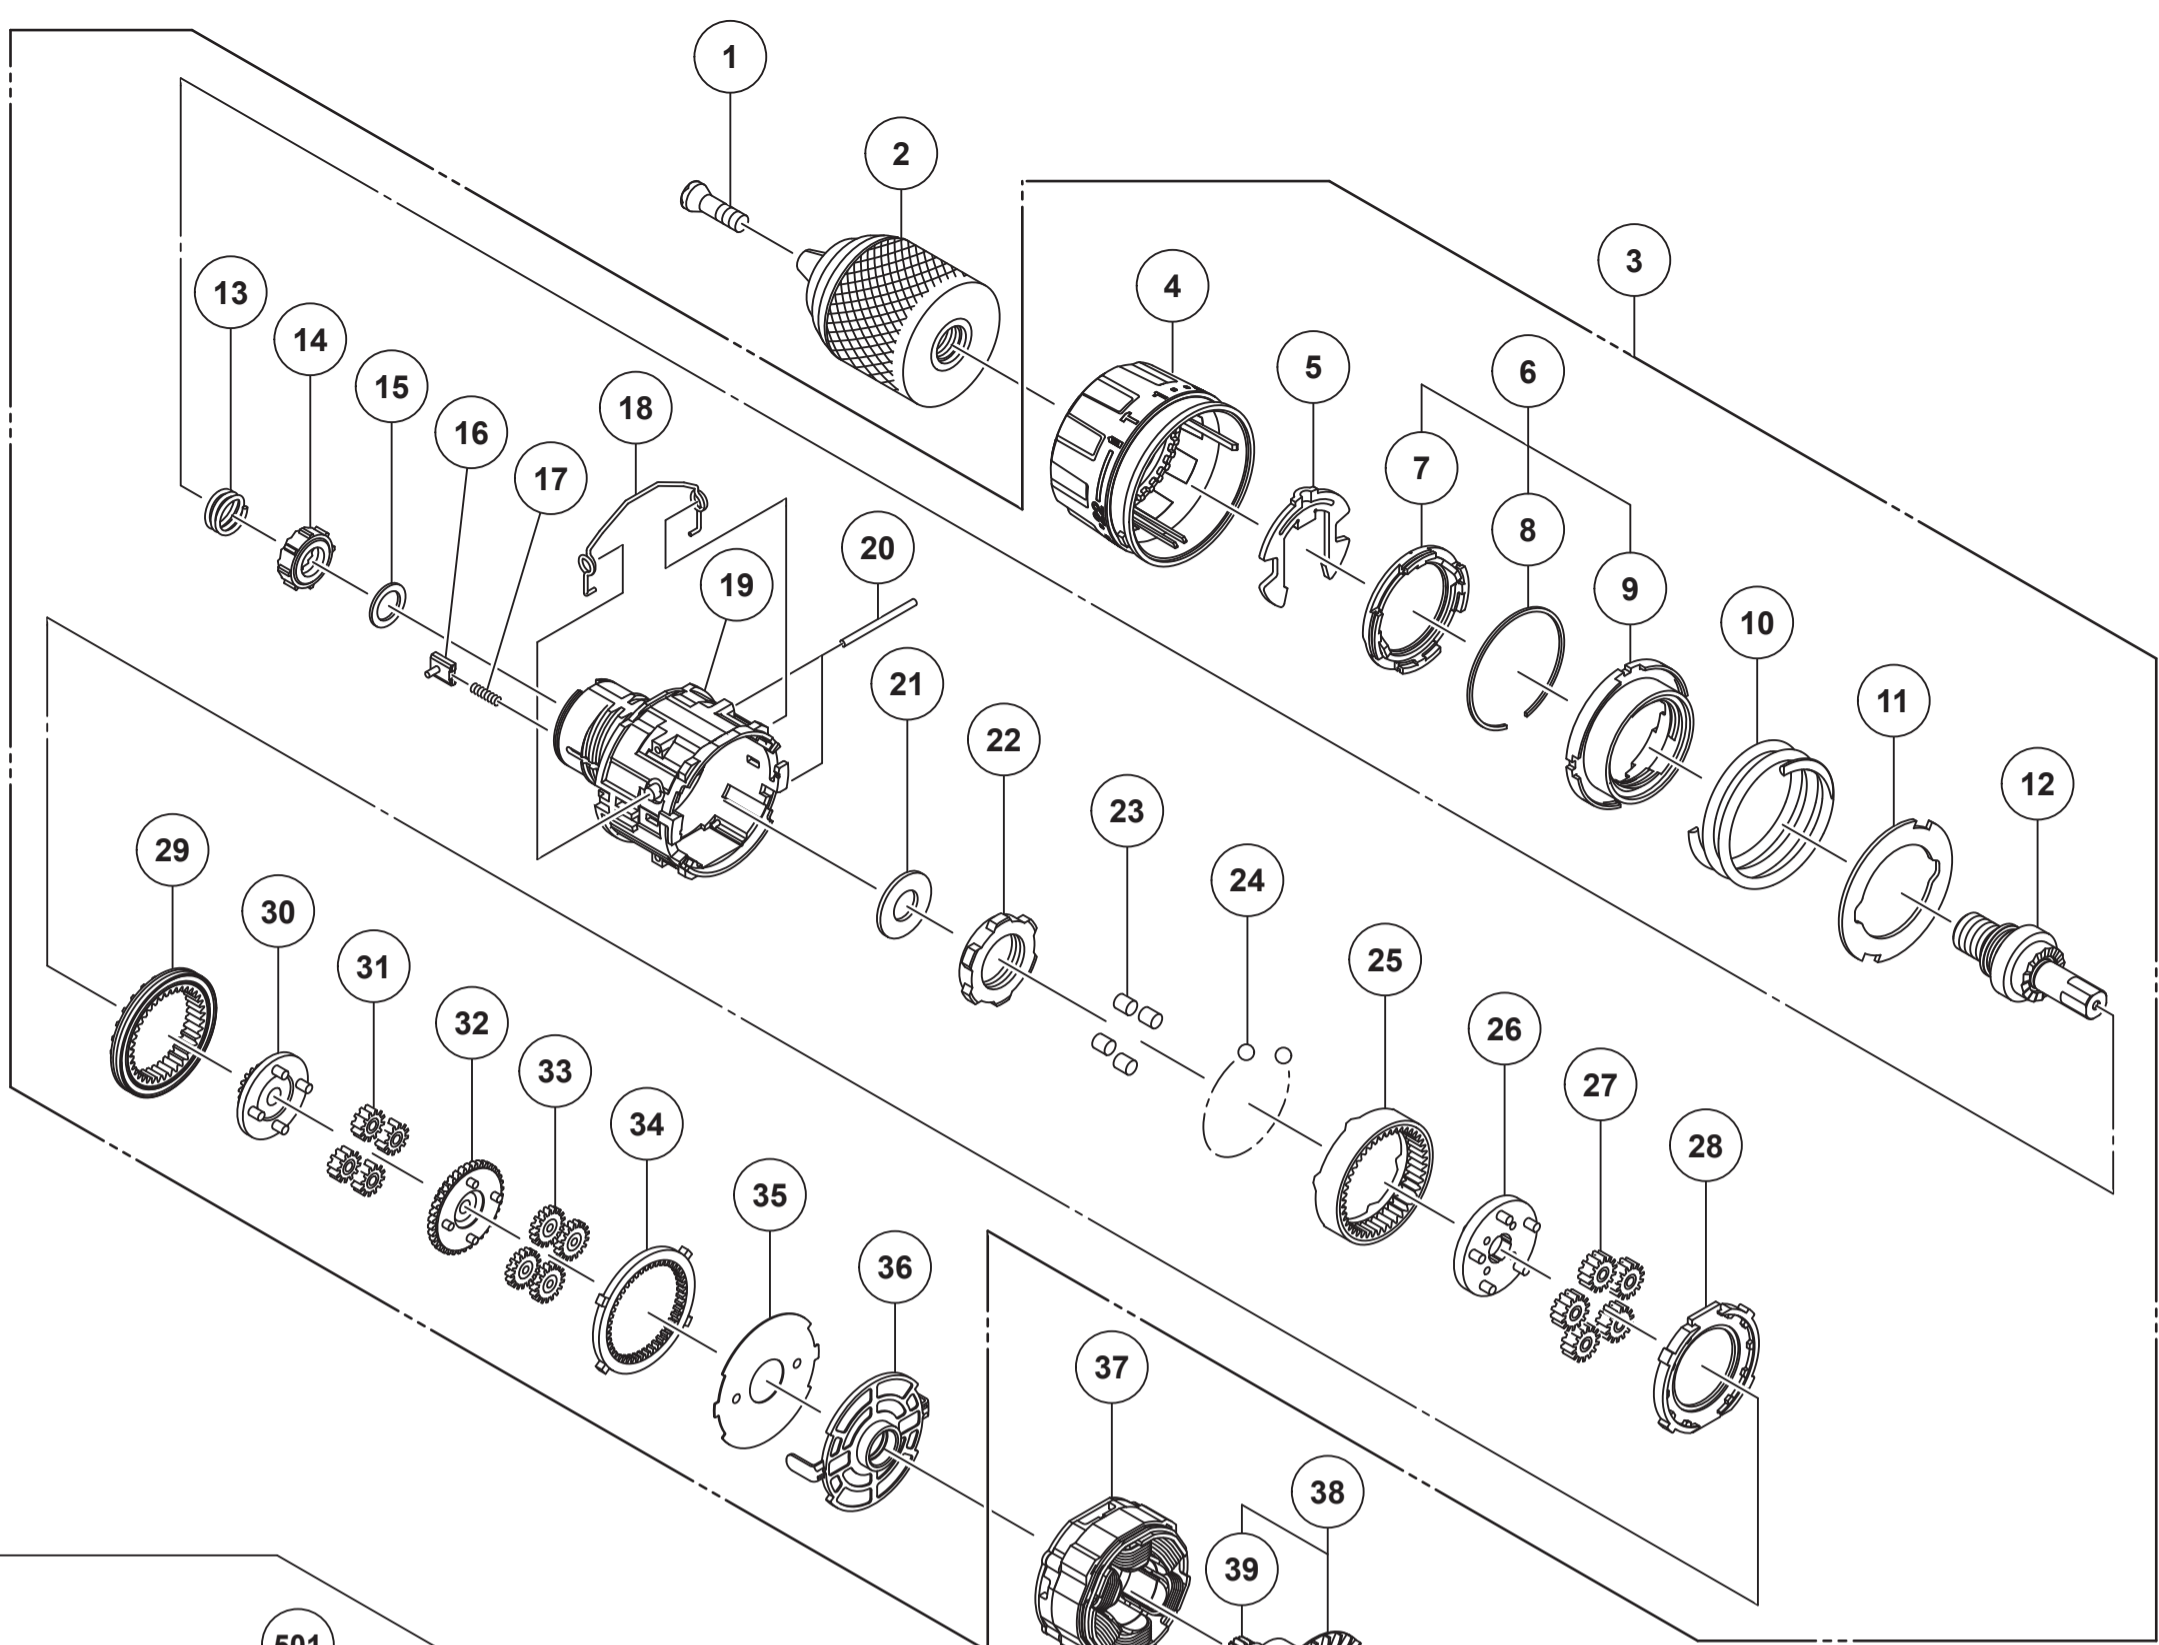

HIKOKI**CORDLESS IMPACT DRILL/COMBI DRILL DV18D**

Item No.	Code No.	Description	No. Used	Remarks
1	379124	HEXALOBULA SCREW (LEFT HAND) M6	1	
2	335961	DRILL CHUCK 13VLRU-N (W/O CHUCK WRENCH)	1	
3	379096	GEAR BOX ASS'Y	1	INCLUD.4-6,10-36
4	379102	CLUTCH DIAL (V)	1	
5	327146	CLICK SPRING	1	
6	379100	NUT COVER ASS'Y	1	INCLUD.7-9
7	379925	COVER	1	
8	379101	C-RING	1	
9	379114	NUT	1	
10	370607	SPRING	1	
11	370603	THRUST PLATE	1	
12	379099	SPINDLE	1	
13	327136	SPRING (C)	1	
14	339772	RATCHET (B)	1	
15	327147	WASHER (A)	1	
16	379098	SLIP BLOCK	2	
17	327133	STOPPER SPRING	2	
18	370608	SHIFT ARM	1	
19	379097	GEAR CASE	1	
20	379268	NEEDLE ROLLER (A) SET D2.2 (2 PCS.)	2	
21	328717	WASHER (B)	1	
22	370609	LOCK RING	1	
23	319744	ROLLER	4	
24	306936	STEEL BALL D5	6	
25	379116	RING GEAR	1	
26	379115	CARRIER	1	
27	379267	PLANET GEAR (C) SET (5 PCS.)	5	
28	379117	SHIFT DOG	1	
29	379119	SLIDE RING GEAR	1	
30	379118	PINION (C)	1	
31	379269	PLANET GEAR (B) SET (4 PCS.)	4	
32	379120	PINION (B)	1	
33	370614	PLANET GEAR (A) SET (4 PCS.)	4	
34	370604	FIRST RING GEAR	1	
35	379121	WASHER (B)	1	
36	379122	MOTOR SPACER	1	
37	341137	STATOR CONTROLLER ASS'Y	1	INCLUD.47,48
38	361190	ROTOR PINION ASS'Y	1	INCLUD.39
39	379110	MOTOR PINION	1	
40	379104	SHIFT KNOB	1	
41		NAME PLATE	1	
42	313687	TAPPING SCREW (W/FLANGE) D3X16 (BLACK)	11	
43	379108	TAIL COVER	1	
44	373041	REAR BUMPER	2	
45	339768	PUSHING BUTTON	1	
46	379106	HOUSING (A).(B) SET	1	
47	379109	DC-SPEED CONTROL SWITCH	1	
48	339769	BATTERY TERMINAL	1	
49	379397	HOOK ASS'Y	1	INCLUD.50,51
50	337357	TRUSS HD. SCREW M4 (BLACK)	1	
51	372229	HOOK	1	
52	306952	STRAP (BLACK)	1	
		STANDARD ACCESSORIES		

* ALTERNATIVE PARTS

CORDLESS IMPACT DRILL/COMBI DRILL DV18D

Item No.	Code No.	Description	No. Used	Remarks
510	983006	+ DRIVER BIT NO.2 65L	1	

* ALTERNATIVE PARTS

MODEL
DV18DE