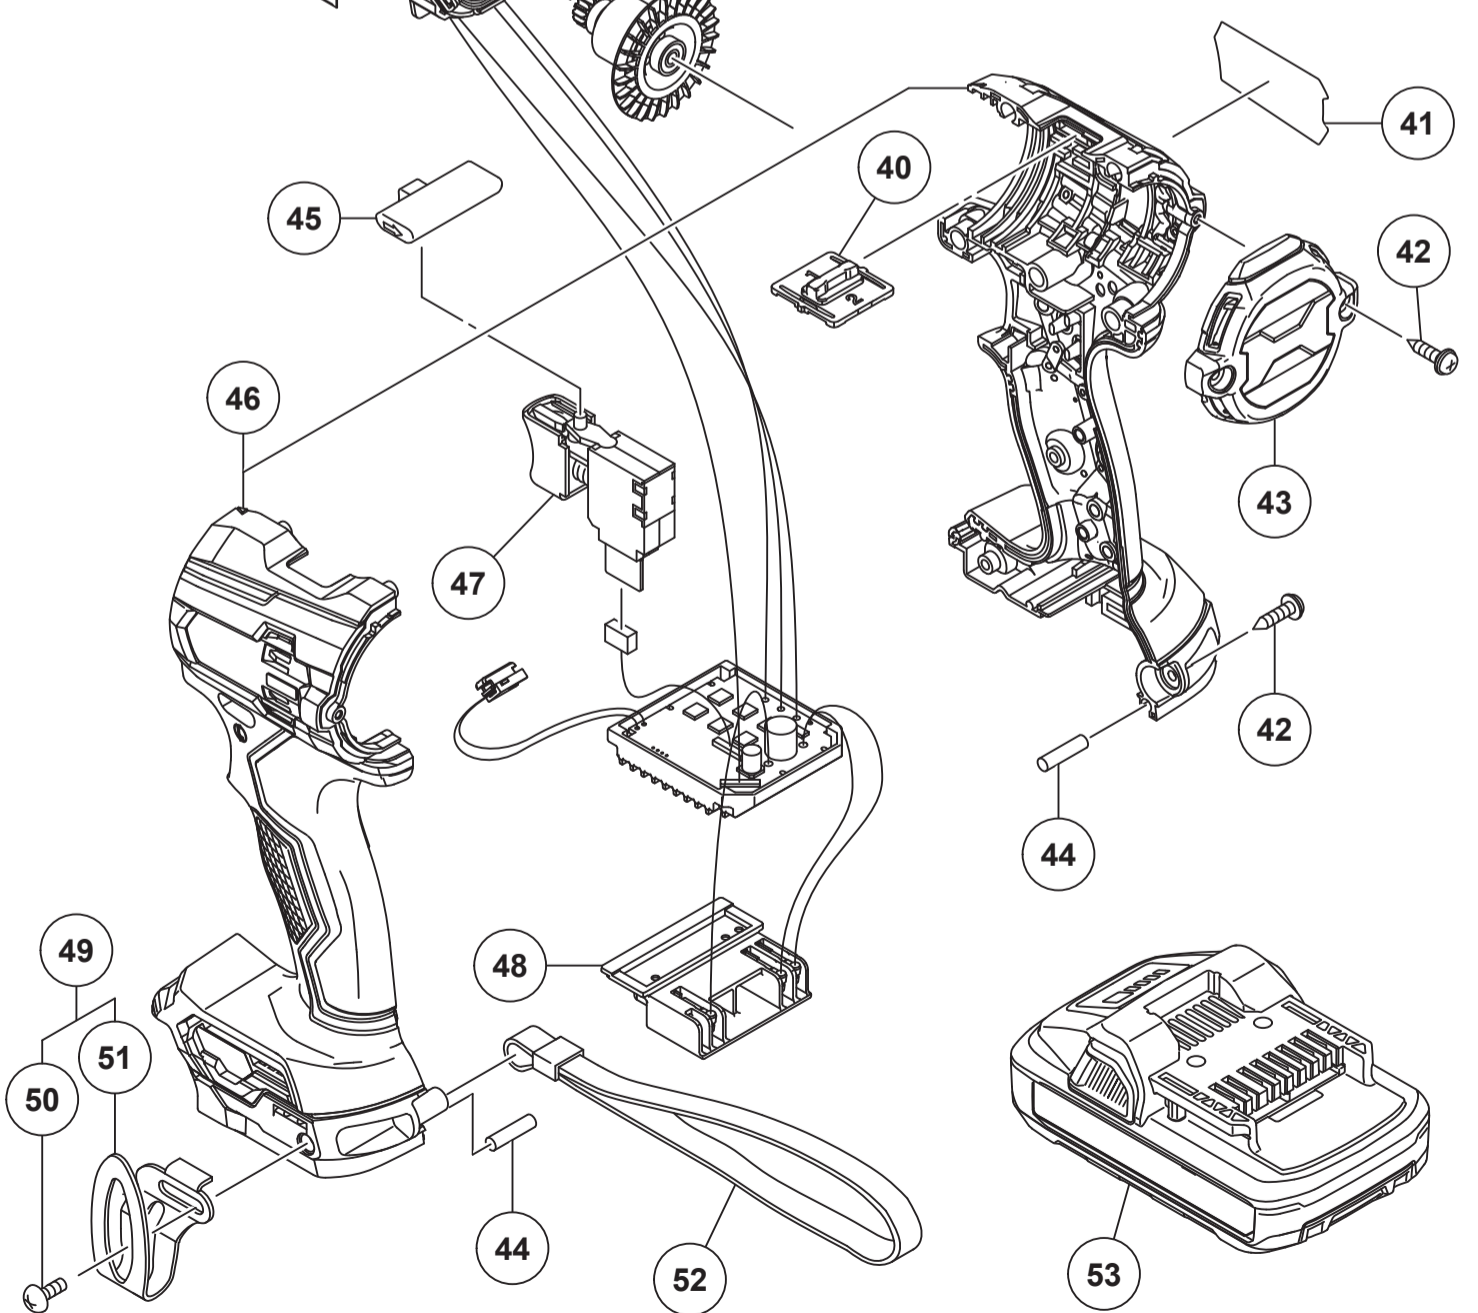

HIKOKI**CORDLESS IMPACT DRILL/COMBI DRILL DV18D**

Item No.	Code No.	Description	No. Used	Remarks
1	379124	HEXALOBULA SCREW (LEFT HAND) M6	1	
2	335961	DRILL CHUCK 13VLRU-N (W/O CHUCK WRENCH)	1	
3	379096	GEAR BOX ASS'Y	1	INCLUD.4-6,10-36
4	379102	CLUTCH DIAL (V)	1	
5	327146	CLICK SPRING	1	
6	379100	NUT COVER ASS'Y	1	INCLUD.7-9
7	379925	COVER	1	
8	379101	C-RING	1	
9	379114	NUT	1	
10	370607	SPRING	1	
11	370603	THRUST PLATE	1	
12	379099	SPINDLE	1	
13	327136	SPRING (C)	1	
14	339772	RATCHET (B)	1	
15	327147	WASHER (A)	1	
16	379098	SLIP BLOCK	2	
17	327133	STOPPER SPRING	2	
18	370608	SHIFT ARM	1	
19	379097	GEAR CASE	1	
20	379268	NEEDLE ROLLER (A) SET D2.2 (2 PCS.)	2	
21	328717	WASHER (B)	1	
22	370609	LOCK RING	1	
23	319744	ROLLER	4	
24	306936	STEEL BALL D5	6	
25	379116	RING GEAR	1	
26	379115	CARRIER	1	
27	379267	PLANET GEAR (C) SET (5 PCS.)	5	
28	379117	SHIFT DOG	1	
29	379119	SLIDE RING GEAR	1	
30	379118	PINION (C)	1	
31	379269	PLANET GEAR (B) SET (4 PCS.)	4	
32	379120	PINION (B)	1	
33	370614	PLANET GEAR (A) SET (4 PCS.)	4	
34	370604	FIRST RING GEAR	1	
35	379121	WASHER (B)	1	
36	379122	MOTOR SPACER	1	
37	341137	STATOR CONTROLLER ASS'Y	1	INCLUD.47,48
38	361190	ROTOR PINION ASS'Y	1	INCLUD.39
39	379110	MOTOR PINION	1	
40	379104	SHIFT KNOB	1	
41		NAME PLATE	1	
42	313687	TAPPING SCREW (W/FLANGE) D3X16 (BLACK)	11	
43	379108	TAIL COVER	1	
44	373041	REAR BUMPER	2	
45	339768	PUSHING BUTTON	1	
46	379106	HOUSING (A).(B) SET	1	
47	379109	DC-SPEED CONTROL SWITCH	1	
48	339769	BATTERY TERMINAL	1	
49	379397	HOOK ASS'Y	1	INCLUD.50,51
50	337357	TRUSS HD. SCREW M4 (BLACK)	1	
51	372229	HOOK	1	
52	306952	STRAP (BLACK)	1	
		STANDARD ACCESSORIES		

* ALTERNATIVE PARTS

CORDLESS IMPACT DRILL/COMBI DRILL DV18D

Item No.	Code No.	Description	No. Used	Remarks
510	983006	+ DRIVER BIT NO.2 65L	1	

* ALTERNATIVE PARTS

MODEL
DV18DE