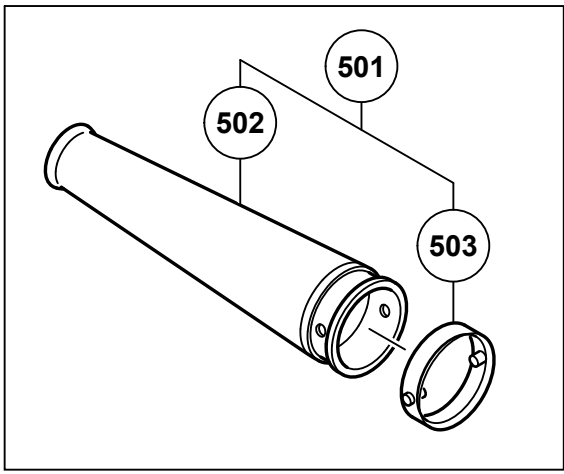

HIKOKI

CORDLESS BLOWER RB18DC

Item No.	Code No.	Description	No. Used	Remarks
1	378149	TAPPING SCREW ST2.9X18 (5 PCS.)	5	
*2	378146	HOUSING SET	1	
3	378152	MOTOR FAN SET	1	INCLUD.4
4	378151	FAN SET	1	
5	378144	TAPPING SCREW ST2.9X16 (12 PCS.)	12	
6	378147	WIRING SET	1	
7	378148	BUTTON LEVER SET	1	
8	378145	TAPPING SCREW ST2.9X6	1	
9		NAME PLATE	1	
10	378143	HANDLE SET	1	
		STANDARD ACCESSORIES		
501	323582	NOZZLE ASS'Y (A)	1	INCLUD.502,503
502		NOZZLE	1	
503	323583	HOLDER (A)	1	
		OPTIONAL ACCESSORIES		
601	323588	HOSE SET	1	INCLUD.602-604
602	323584	HOSE	1	
603	323585	HOSE JOINT	1	
604	323586	NOZZLE	1	
*605	323587	DUST BAG (DEEP BLUE)	1	
606	328562	NOZZLE	1	
607	317124	LONG NOZZLE ASS'Y	1	INCLUD.608
608	317123	HOLDER	1	
609	990046	NOZZLE (B)	1	
610	315998	EXTENSION NOZZLE SET	1	

* ALTERNATIVE PARTS

MODEL
RB18DC