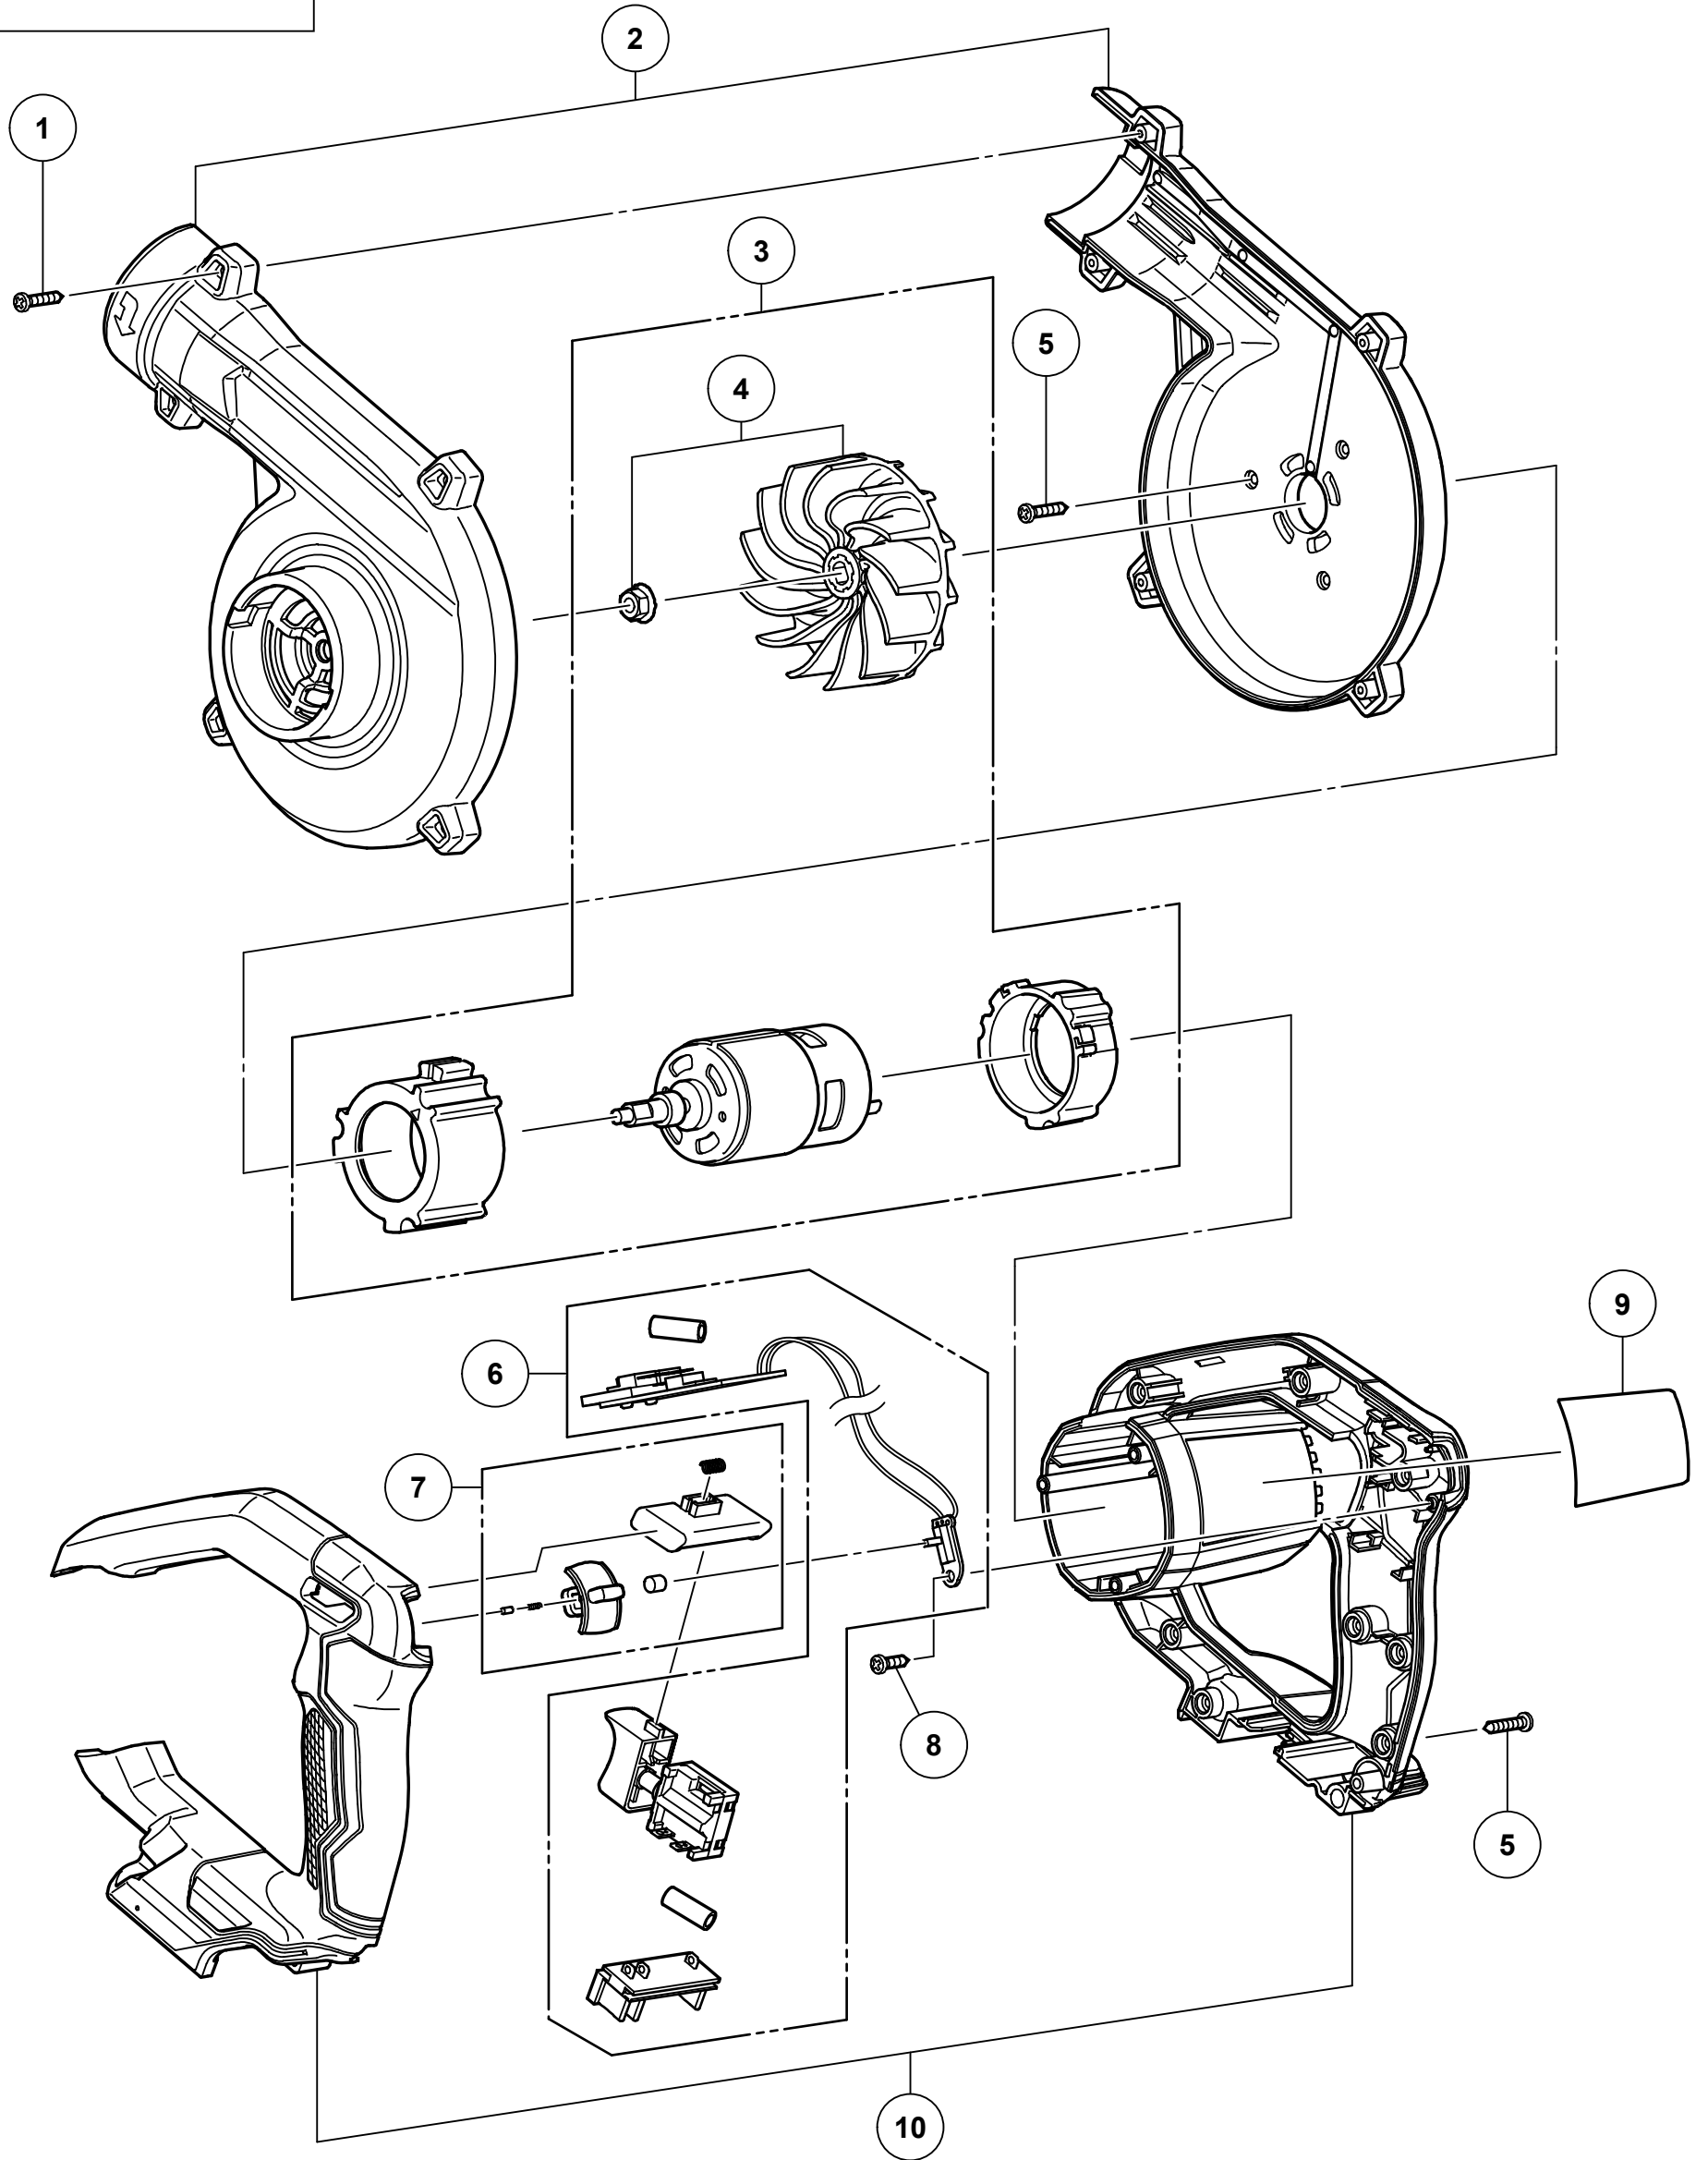

HIKOKI

CORDLESS BLOWER RB18DC

Item No.	Code No.	Description	No. Used	Remarks
1	378149	TAPPING SCREW ST2.9X18 (5 PCS.)	5	
*2	378146	HOUSING SET	1	
3	378152	MOTOR FAN SET	1	INCLUD.4
4	378151	FAN SET	1	
5	378144	TAPPING SCREW ST2.9X16 (12 PCS.)	12	
6	378147	WIRING SET	1	
7	378148	BUTTON LEVER SET	1	
8	378145	TAPPING SCREW ST2.9X6	1	
9		NAME PLATE	1	
10	378143	HANDLE SET	1	
		STANDARD ACCESSORIES		
501	323582	NOZZLE ASS'Y (A)	1	INCLUD.502,503
502		NOZZLE	1	
503	323583	HOLDER (A)	1	
		OPTIONAL ACCESSORIES		
601	323588	HOSE SET	1	INCLUD.602-604
602	323584	HOSE	1	
603	323585	HOSE JOINT	1	
604	323586	NOZZLE	1	
*605	323587	DUST BAG (DEEP BLUE)	1	
606	328562	NOZZLE	1	
607	317124	LONG NOZZLE ASS'Y	1	INCLUD.608
608	317123	HOLDER	1	
609	990046	NOZZLE (B)	1	
610	315998	EXTENSION NOZZLE SET	1	

* ALTERNATIVE PARTS

MODEL
RB18DC